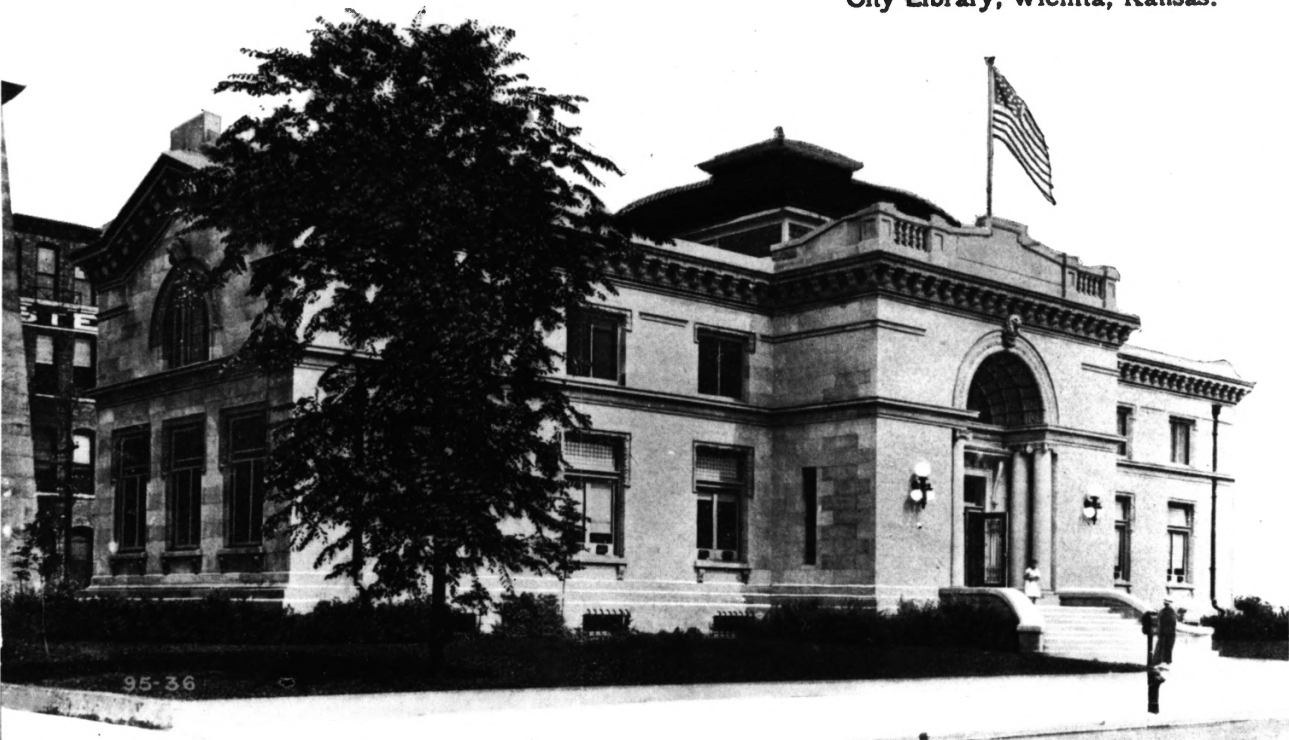

July 1 1900
City Library, Wichita, Kansas.

95-36

Wichita Carnegie Library

Wichita, Kansas

c. 1918

Kansas State Historical Society

West facade, North elevation, SE view

1 of 28

MAY 12 1987

Wichita Carnegie Library

Wichita, Kansas

Martha Hagedorn

January, 1987

Kansas State Historical Society

West facade, North elevation, SE view

2 of 28