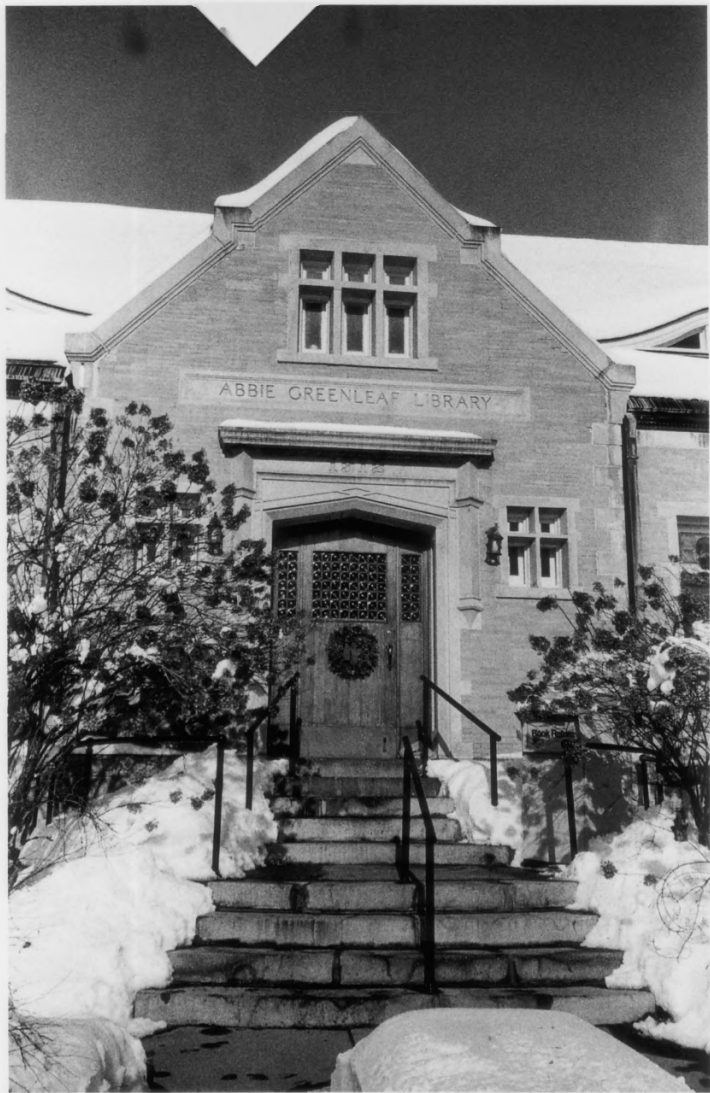

ABBIE GREENLEAF LIBRARY