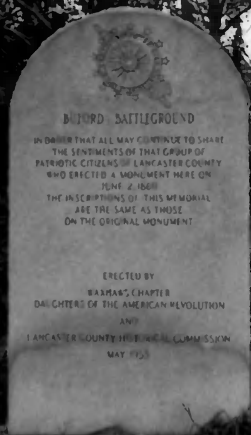

BUFFORD BATTLEGROUND

ERECTED BY
WASHMAN'S CHAPTER
DAUGHTERS OF THE AMERICAN REVOLUTION
AND
LANCASTER COUNTY HISTORICAL COMMISSION
MAY 1923