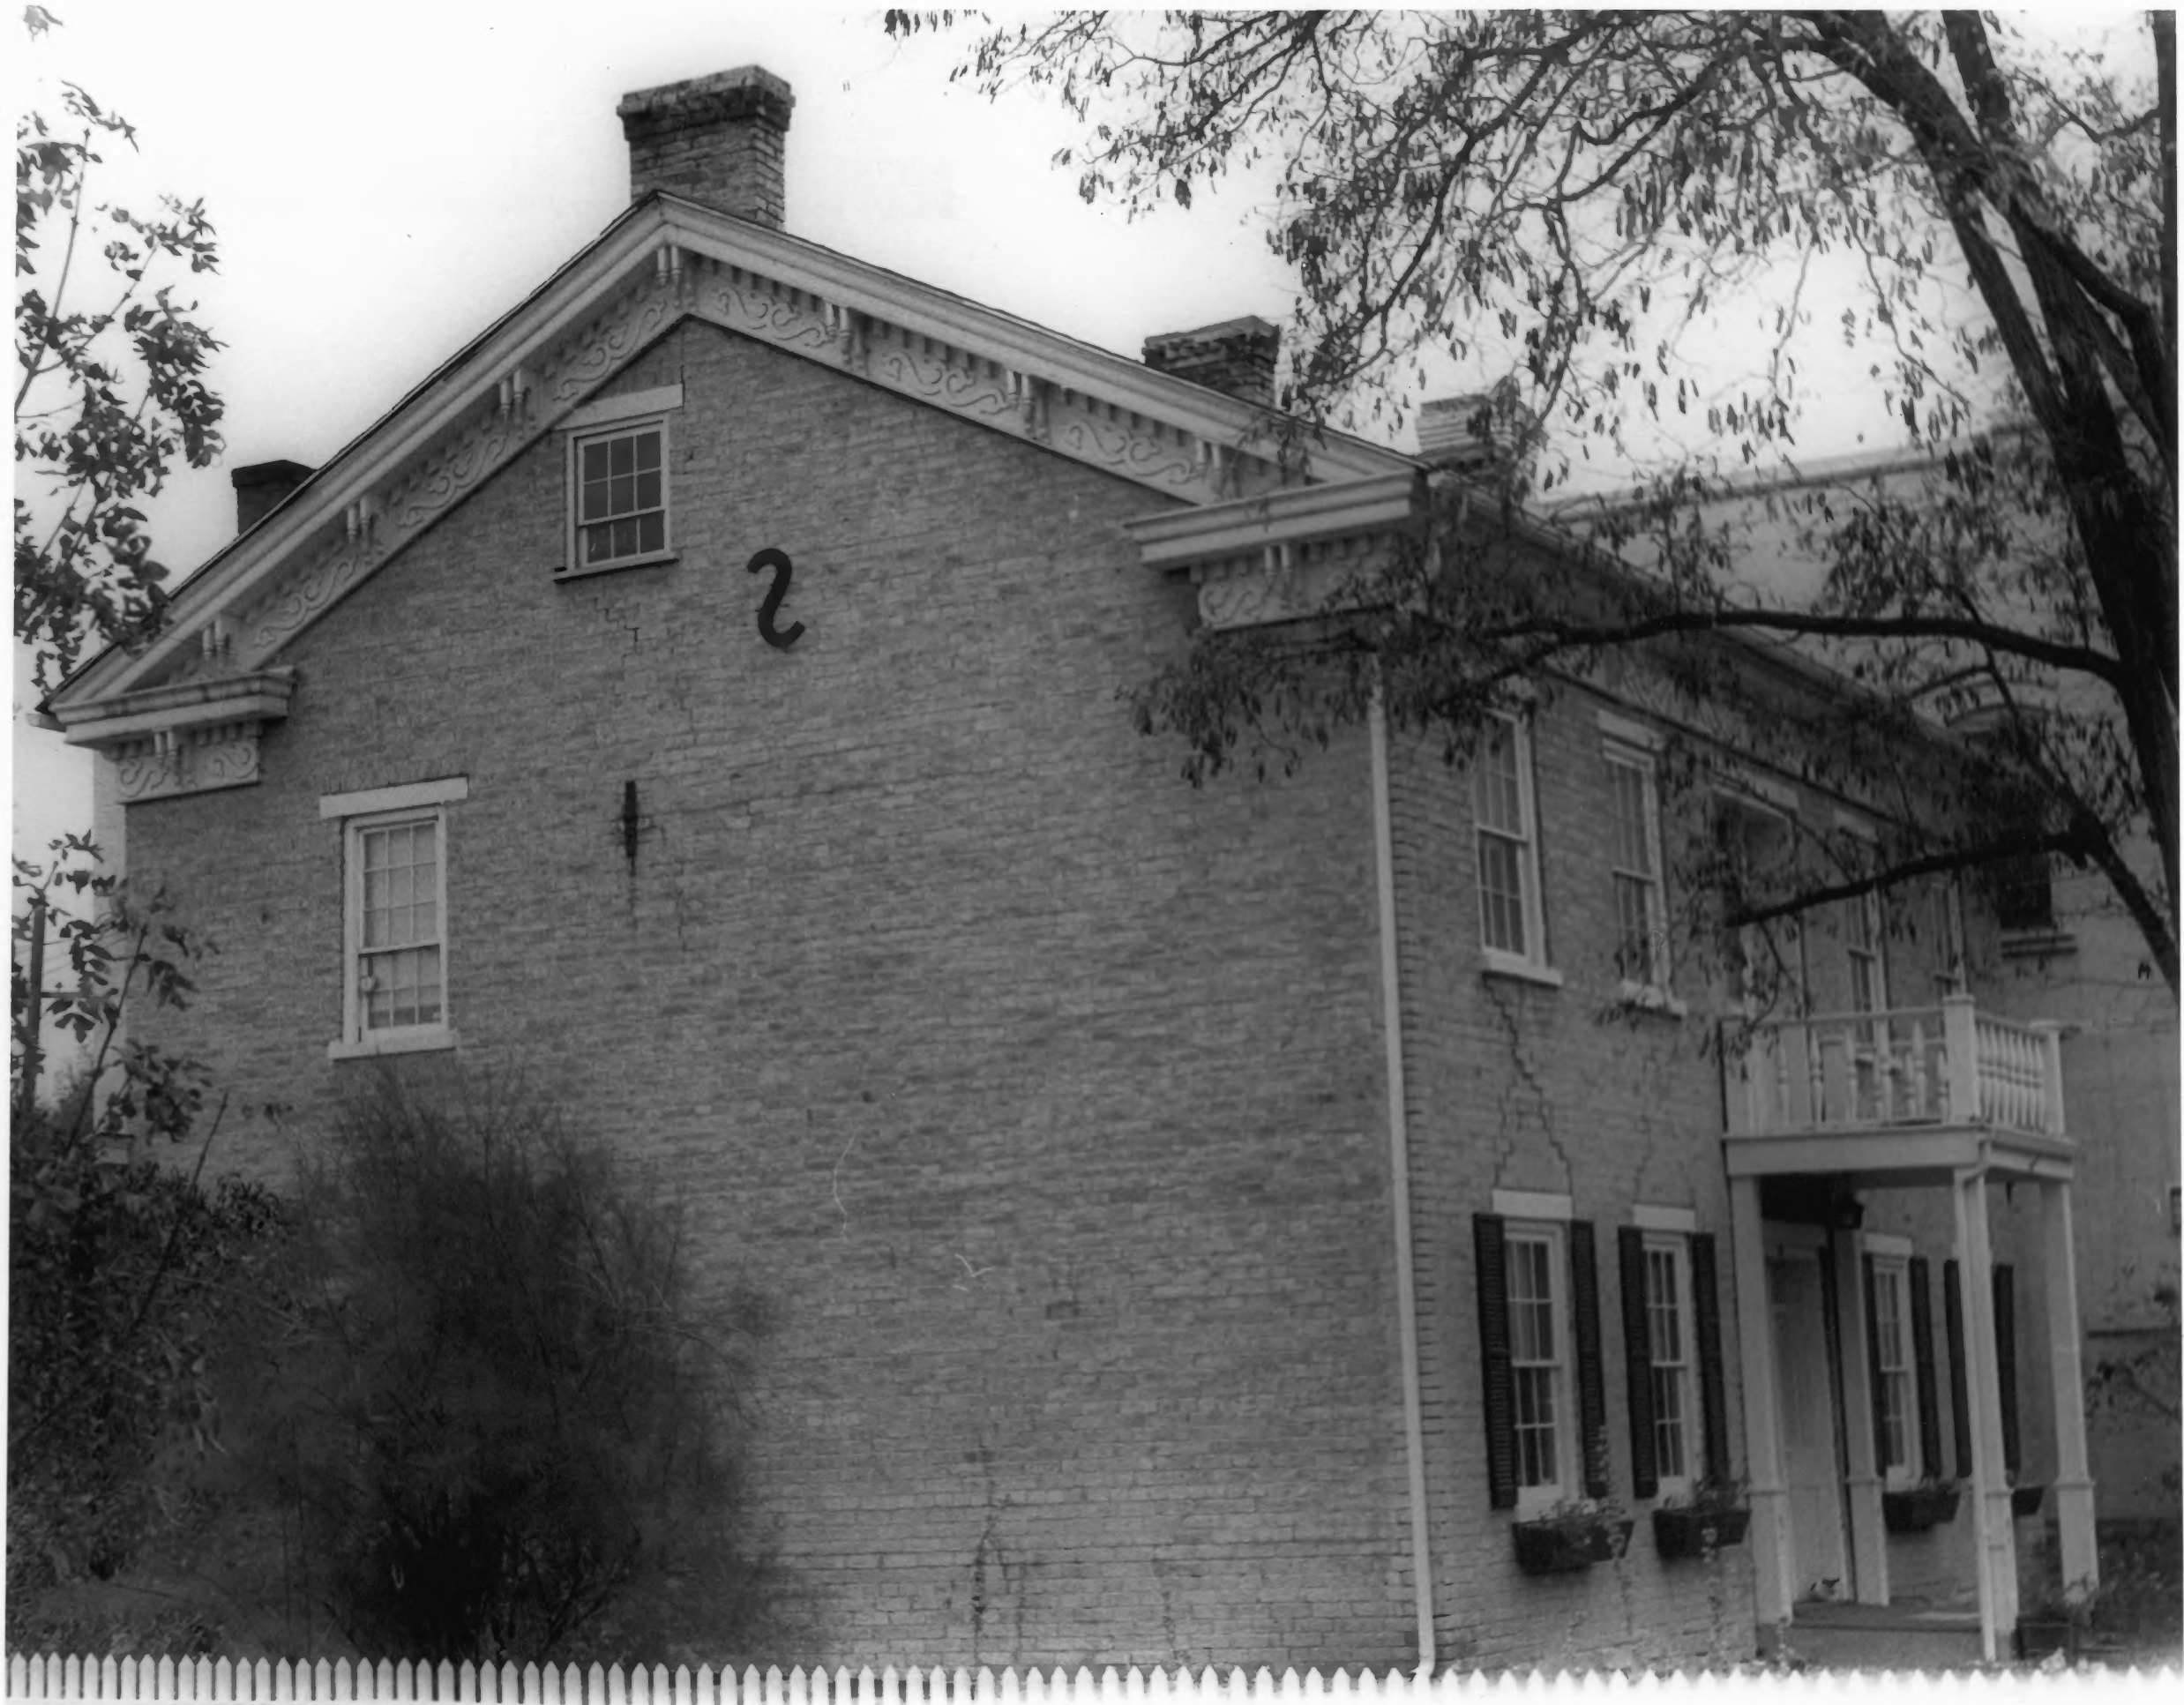

FENWICKSON

CANUTE PETERSON HOME  
EPHRAIM, UTAH

NOV 16 1977

*Sanpete County*

VIEW OF FRONT (WEST) FACADE

*102*

PHOTO BY ALLEN D. ROBERTS  
HISTORIC UTAH, INC., 1976

JUL 17 1978

CANUTE PETERSON HOME

NOV 16 1977

EPHRAIM, UTAH

*Sanpete County*

VIEW OF NORTHWEST CORNER

PHOTO BY ALLEN D. ROBERTS

HISTORIC UTAH, INC., 1976

*222*