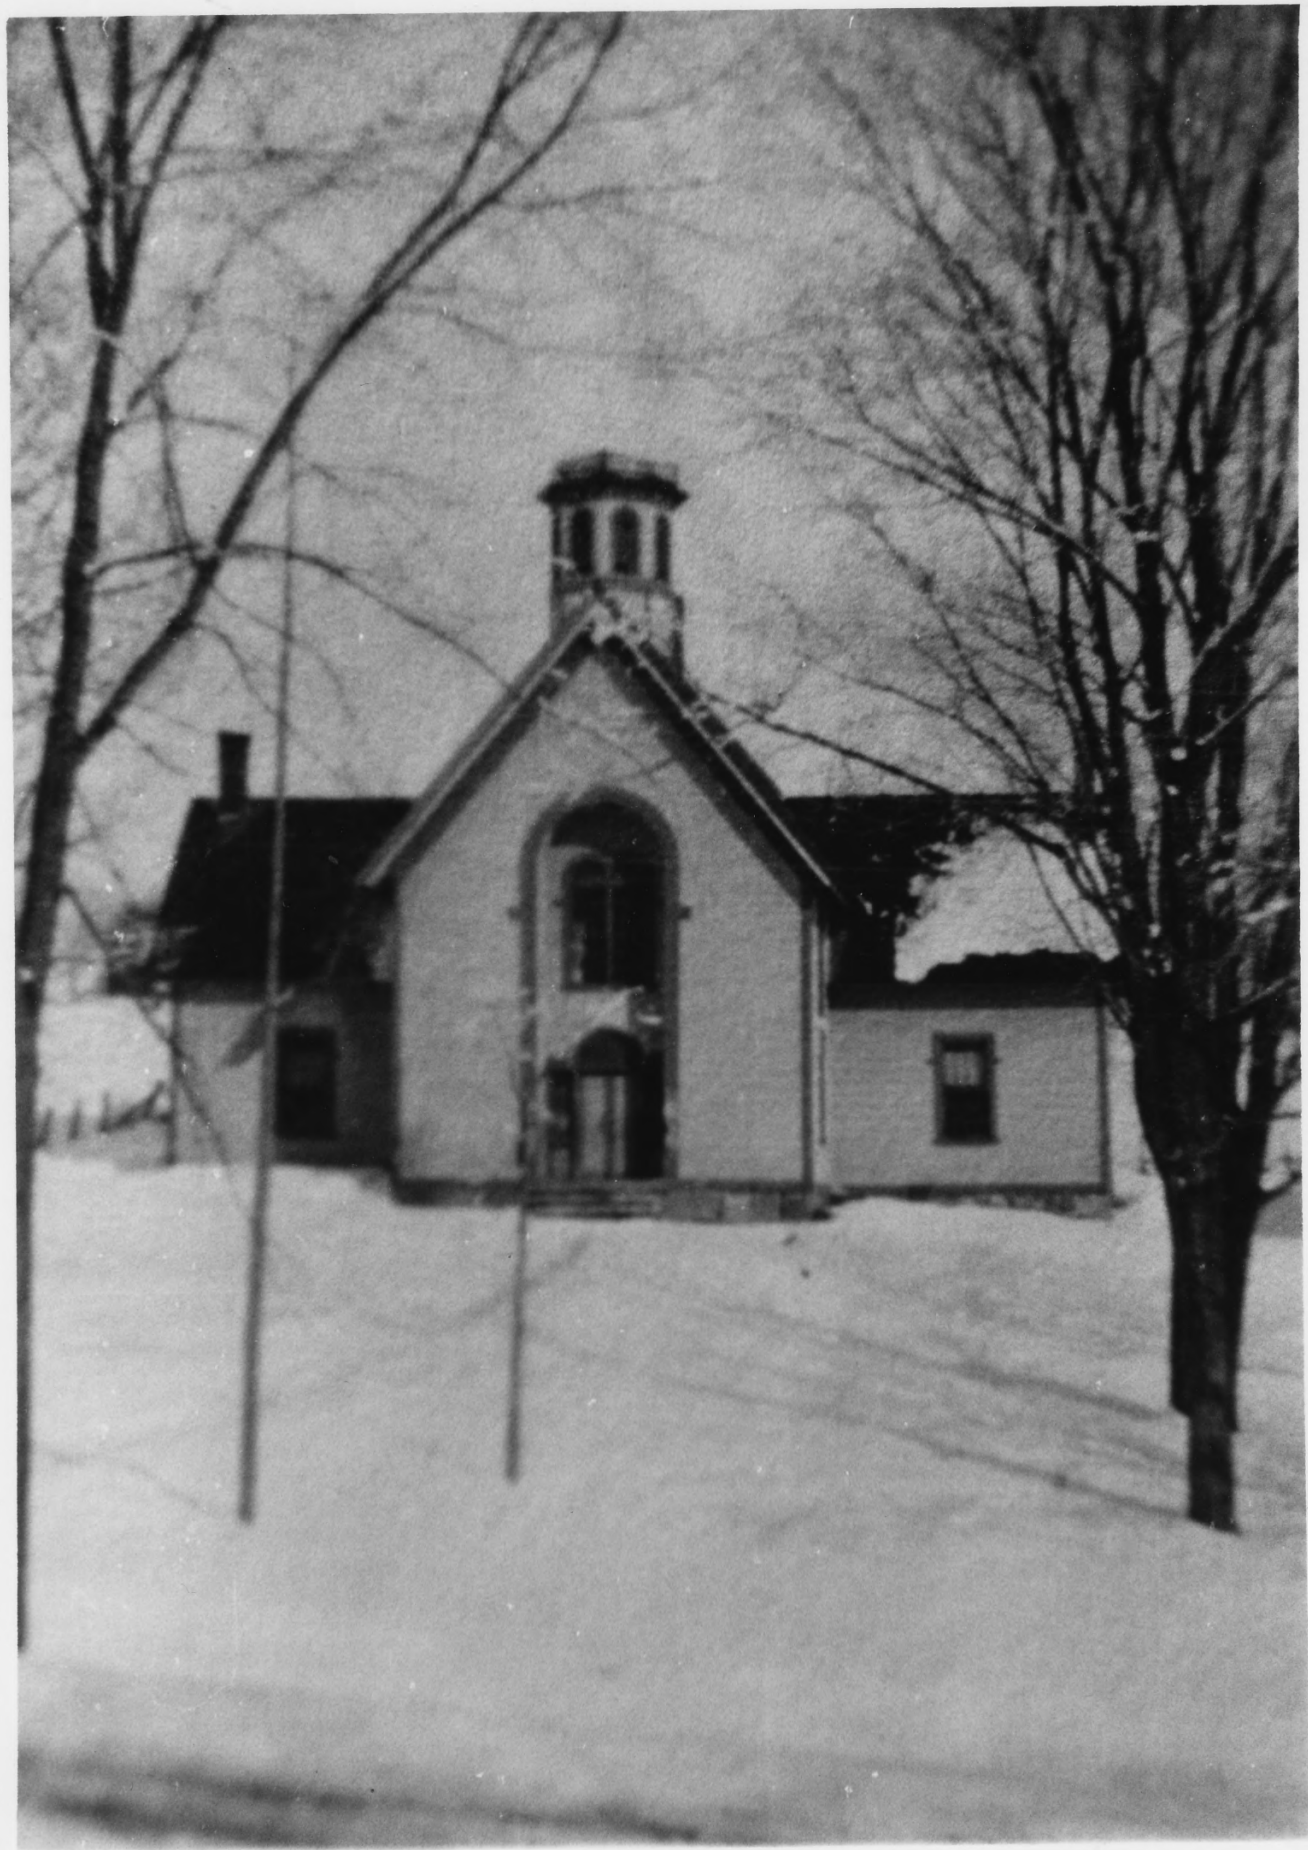

11
540

NOV 17 1978

Vt. Div. for Historic Preservation
Rutland County Benson 10/77
Benson Historic District looking N
c. 1866 repro
77-A-540 W. N. Hosley

JUN 7 1978

313
14

NOV 12 1978

Vt. Div. for Historic Preservation
Rutland County Benson 10/77
Benson National Register District
c.1868 Repr JUN 7 1978
77-A-343 W. N. Hosley