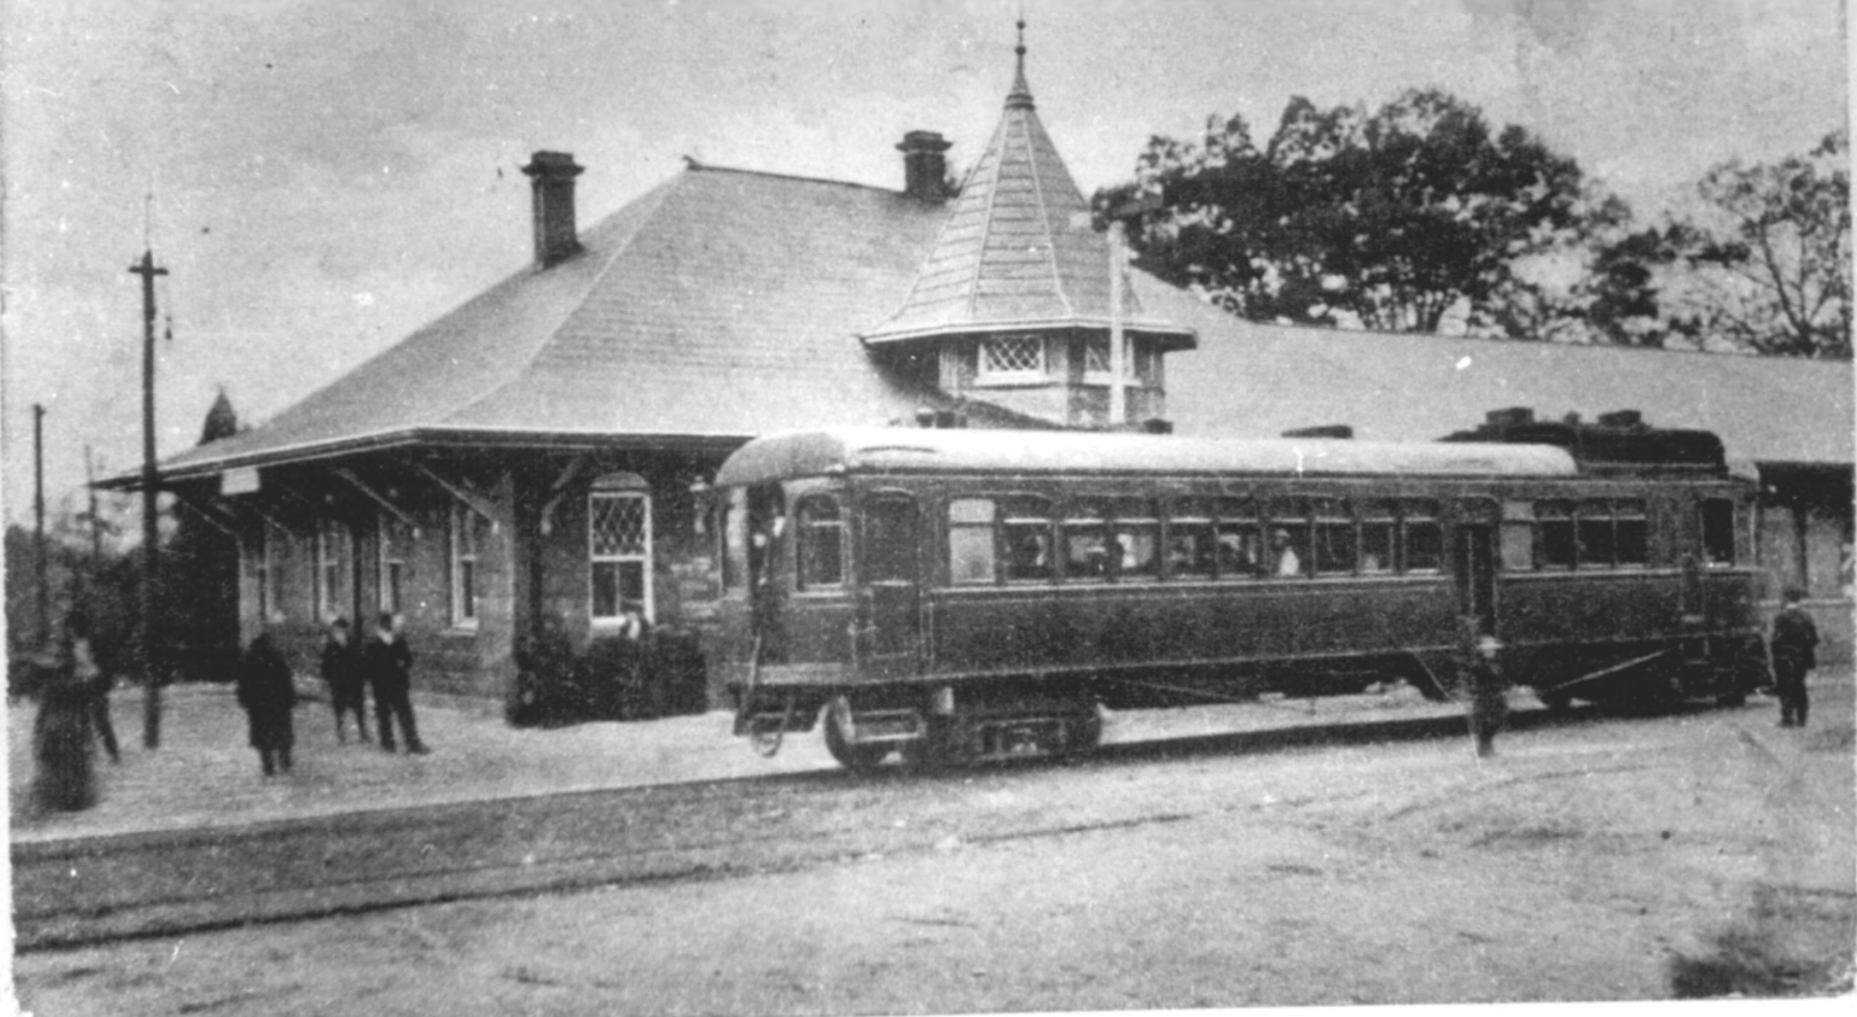

Tower Detail

Preston Scisci, Guthrie Rd., Belton, SC

S. C. Appalachian Council of Governments

February, 1979

MAY 31 1979

DOE

AUG 13 1979

View of Union Passenger Station and Motor Car, which is operated by Southern R. R. between  
Anderson, Belton and Greenville, S. C.