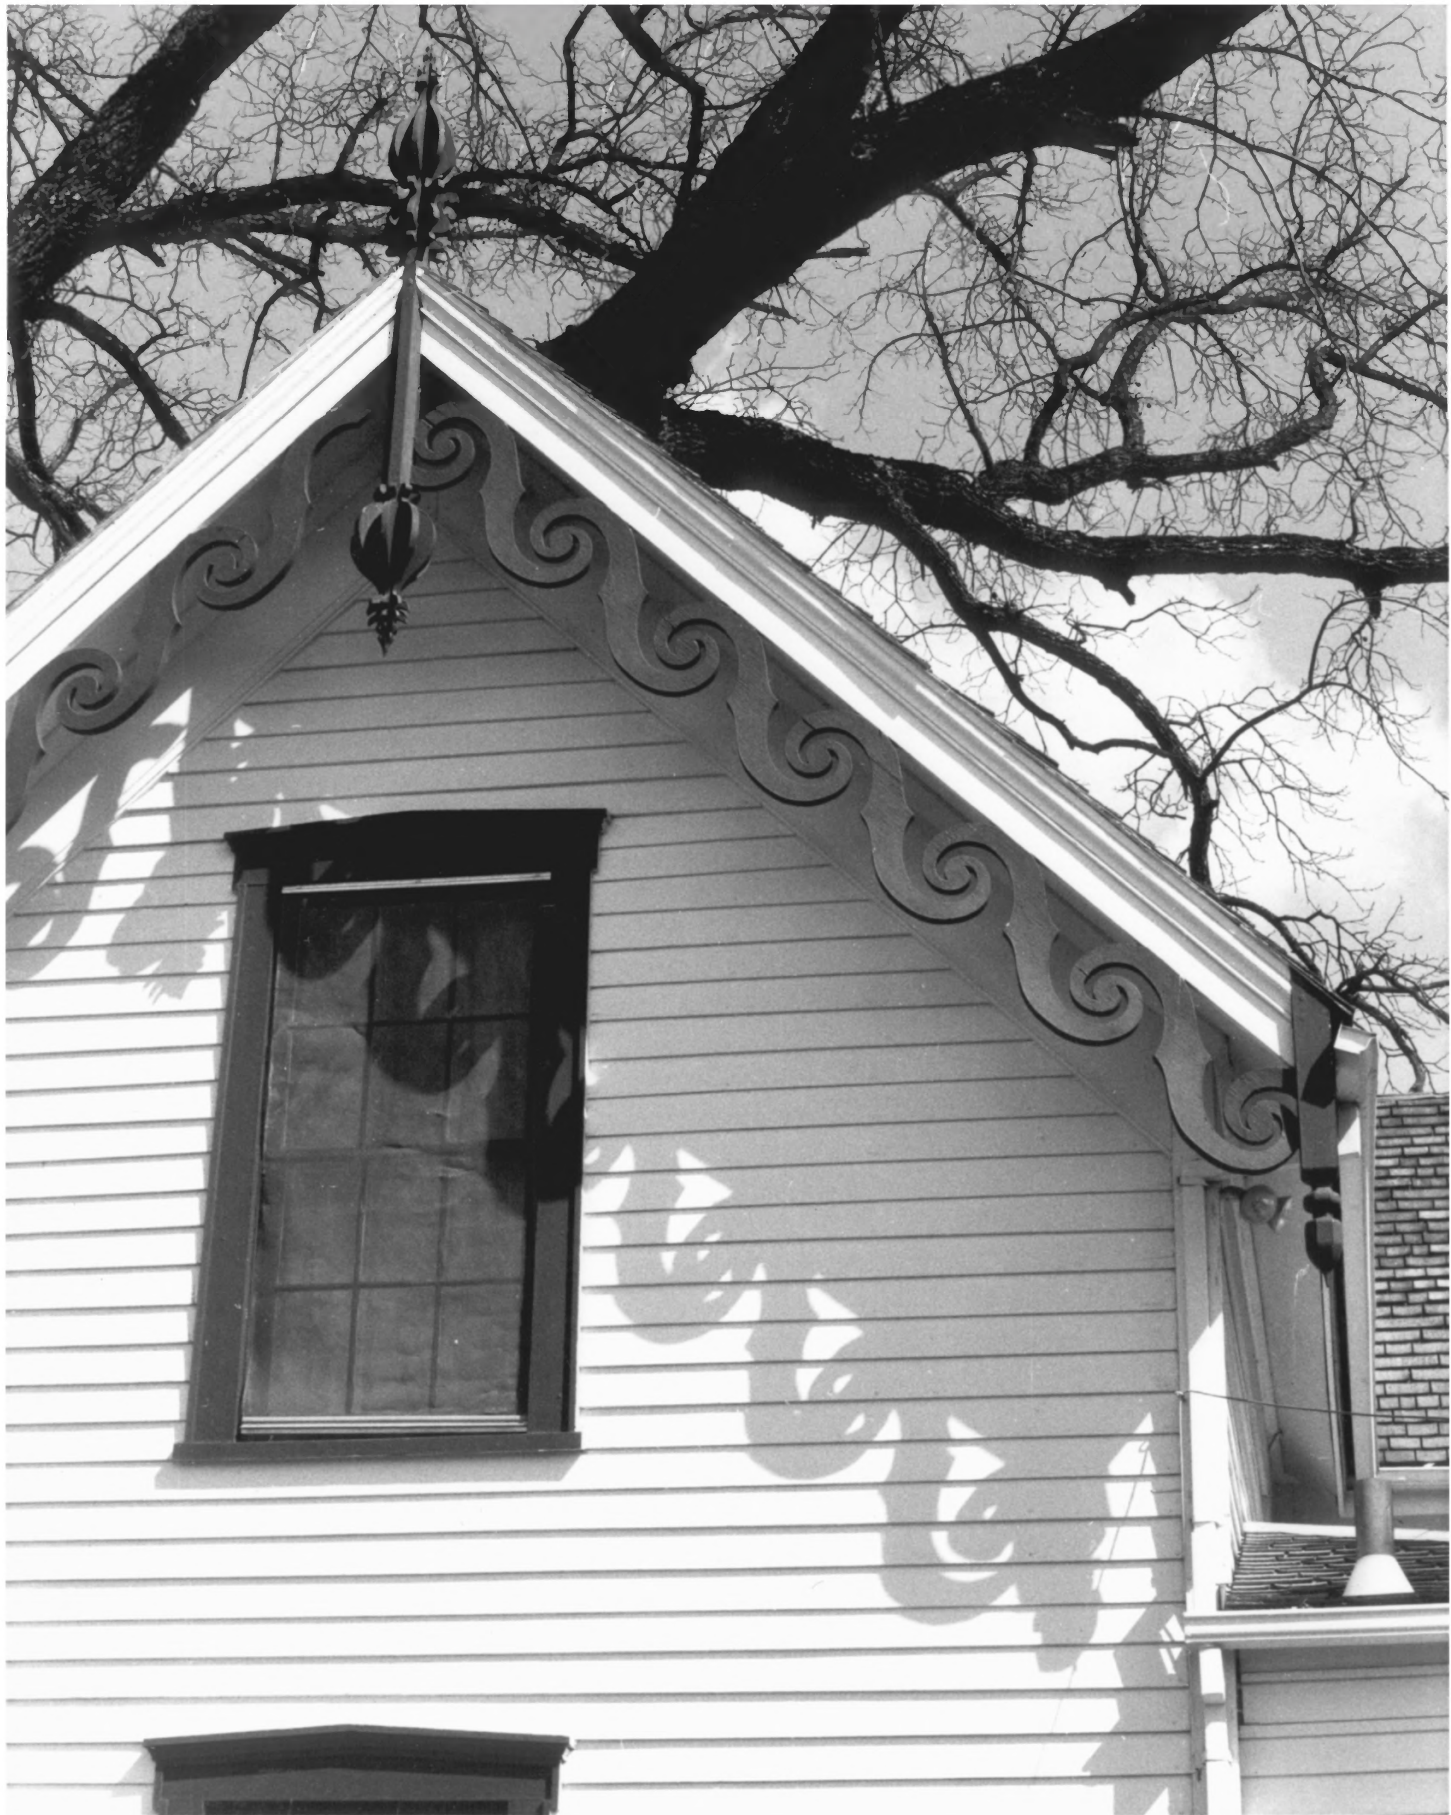

Beall, Robert Vinton, House

R.V. BEALL HOUSE, Central Point,

OR. J.M. LaLande 4/1/79 (neg

held by I. Warren. owner) \*

view to s.w., from across Beall

Lane. *DOE* Photo #10716 <sup>4</sup> SEP 1979

OCT 18 1979

OCT 18 1979

Photo #20/16

4 SEP 1979

Tackson County, Oregon

\* 1253 Beall Lane  
Central Point, OR 97502

*Beall, Robert Vinton, House*

R.V. BEALL HOUSE, Central Point,  
OR. J.M. LaLande 4/1/79 (neg.  
held by I. Warren, owner) \*  
View to e.n.e., from driveway.

4 SEP 1979

Photo #3 of 16

*Tackson County, Oregon*

DOE \* 1253 Beall Lane  
OCT 18 1979 Central Point, OR 97502

*Beall, Robert Vinton, House*

R.V. BEALL HOUSE, Central Point.

OR. J.M.LaLande 4/1/79 (neg.

held by I. Warren, owner) \*