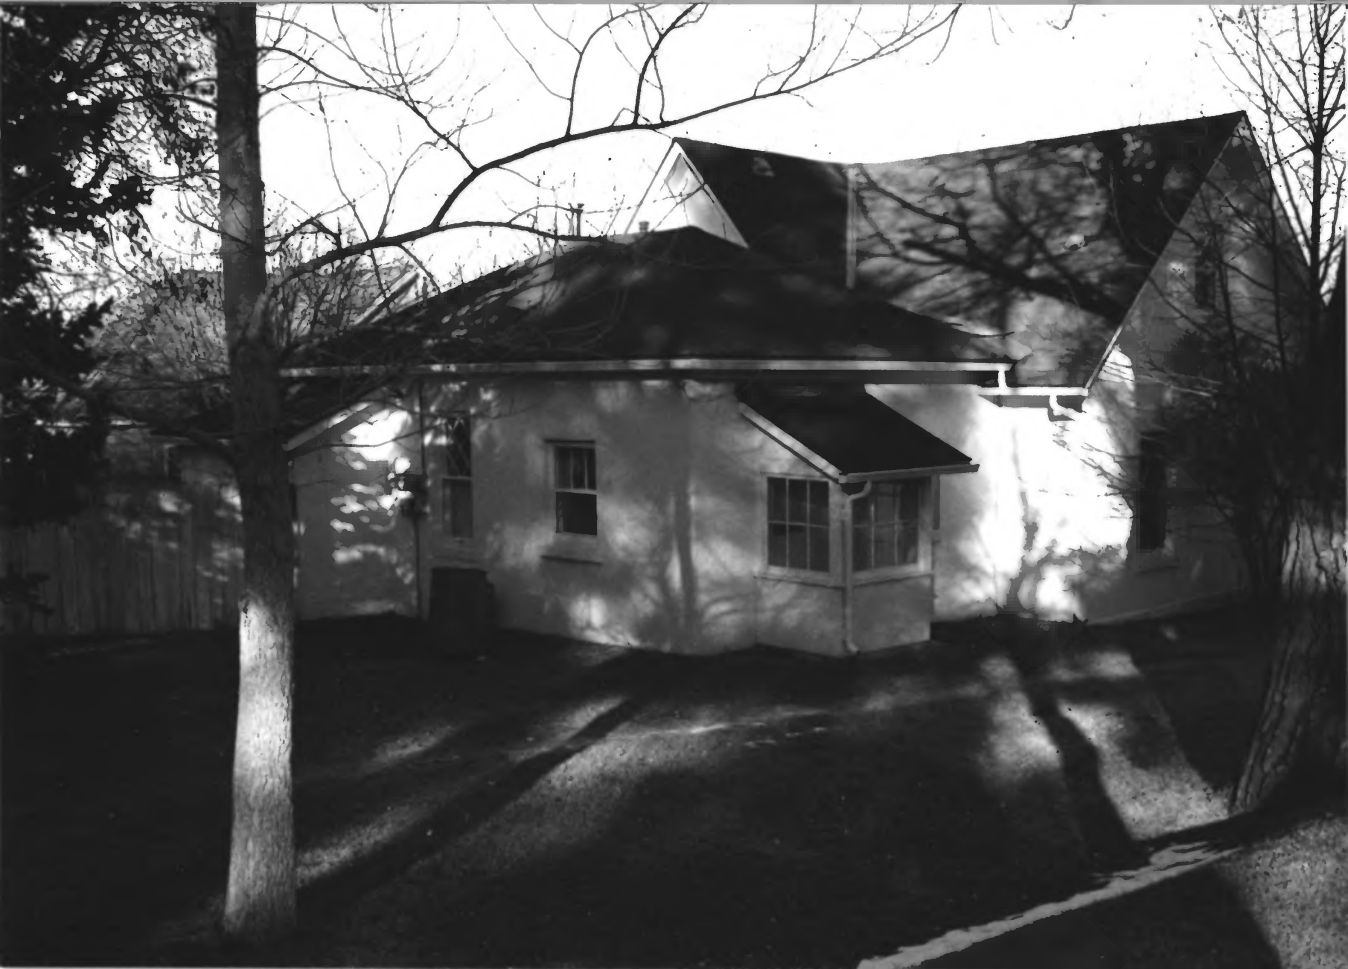

Gilpatrick - Root house, 604 Dearborne, Helena
Lewis & Clark County, MT

Photographer: Kate Hampton, March 2005

Location of negatives: MTSHPD, Helena, MT

View to: west

Photo #1

Gilpatrick-Root house, 604 Dearborne, Helena
Lewis and Clark County, MT

Photographer: Kate Hampton, March 2005

Location of negs. MT SHPO, Helena, MT

View to North

Photo # 2

Gilpatrick - Root House, 604 Dearborne

Helena, Lewis & Clark County, MT

Photographer: Kate Hampton March 2005

Location of negs: MT SHPO, Helena, MT

View to Northeast

Photo # 3

Gilpatrick-Root house, 604 Dearborne
Helena, Lewis & Clark County

Photographer: Kate Hampton, March 2005

Location of Negs: MT SHPO, Helena, MT

View to Southwest

Photo # 4

Gilpatrick-Root house - 604 Dearborne (garage)

Helena, Lewis & Clark Co., MT

Photographer: Kate Hampton, March 2005

Location of negs - MT SHPO, Helena, MT

View to North/Northeast