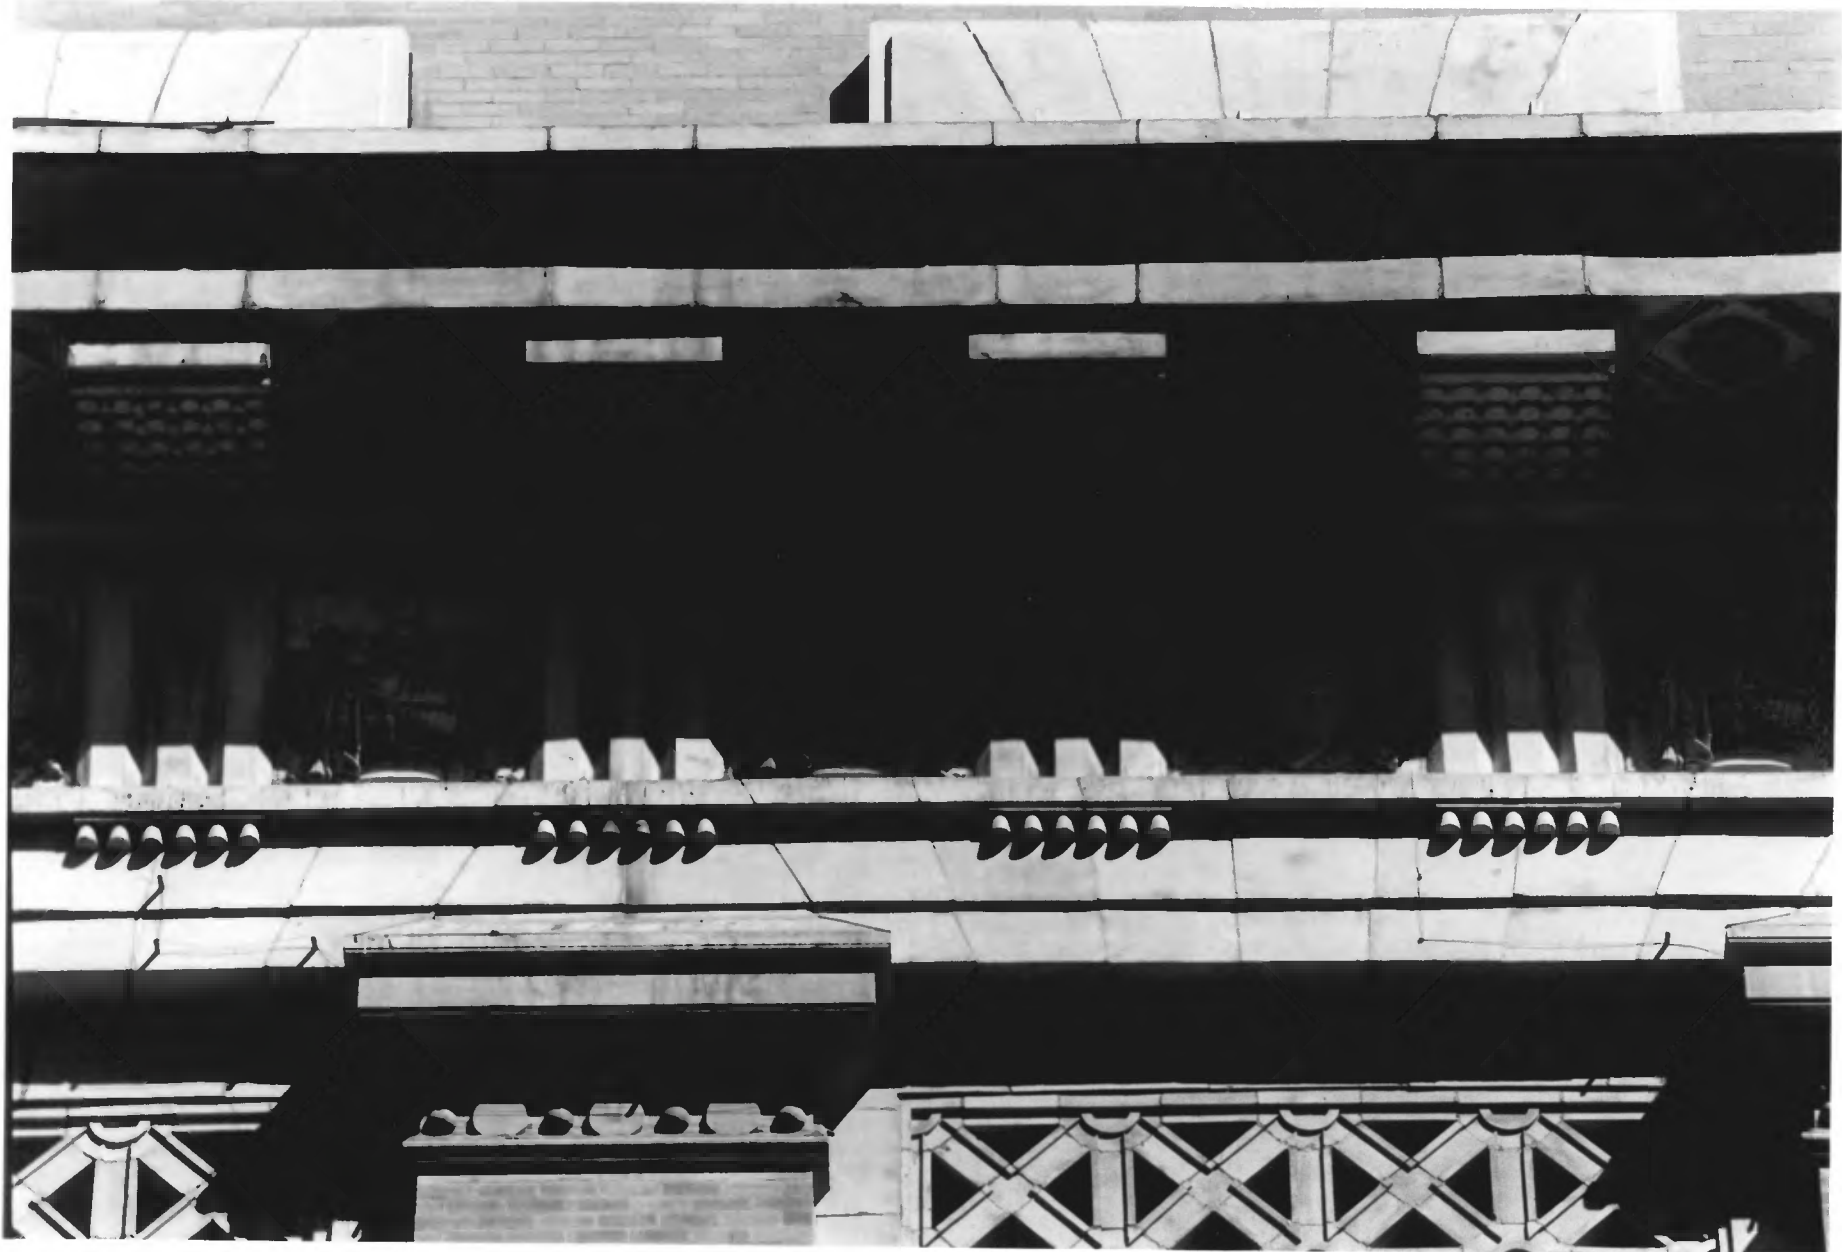

OPEN

CENT

OPEN CENT

OPEN

MASONIC TEMPLE (NATIONAL MUSEUM
OF WOMEN IN THE ARTS)
WASHINGTON, D.C.

9/26/86

PHOTO: THOMAS B. MUTH, F.A.I.A
DATE: AUGUST 1986

NEGATIVE AT D.C. PRESERVATION
DIVISION
PERSPECTIVE VIEW LOOKING NORTH
EAST FROM INTERSECTION OF 13TH
STREET, N.W.

MASONIC TEMPLE (NATIONAL MUSEUM
OF WOMEN IN THE ARTS)
WASHINGTON, D.C.
PHOTO: THOMAS B. MUTH F.A.I.A
DATE: AUGUST 1986

NEGATIVE AT D.C. PRESERVATION
DIVISION
CORNICE DETAIL

9/26/86

MASONIC TEMPLE (NATIONAL MUSEUM
OF WOMEN IN THE ARTS)