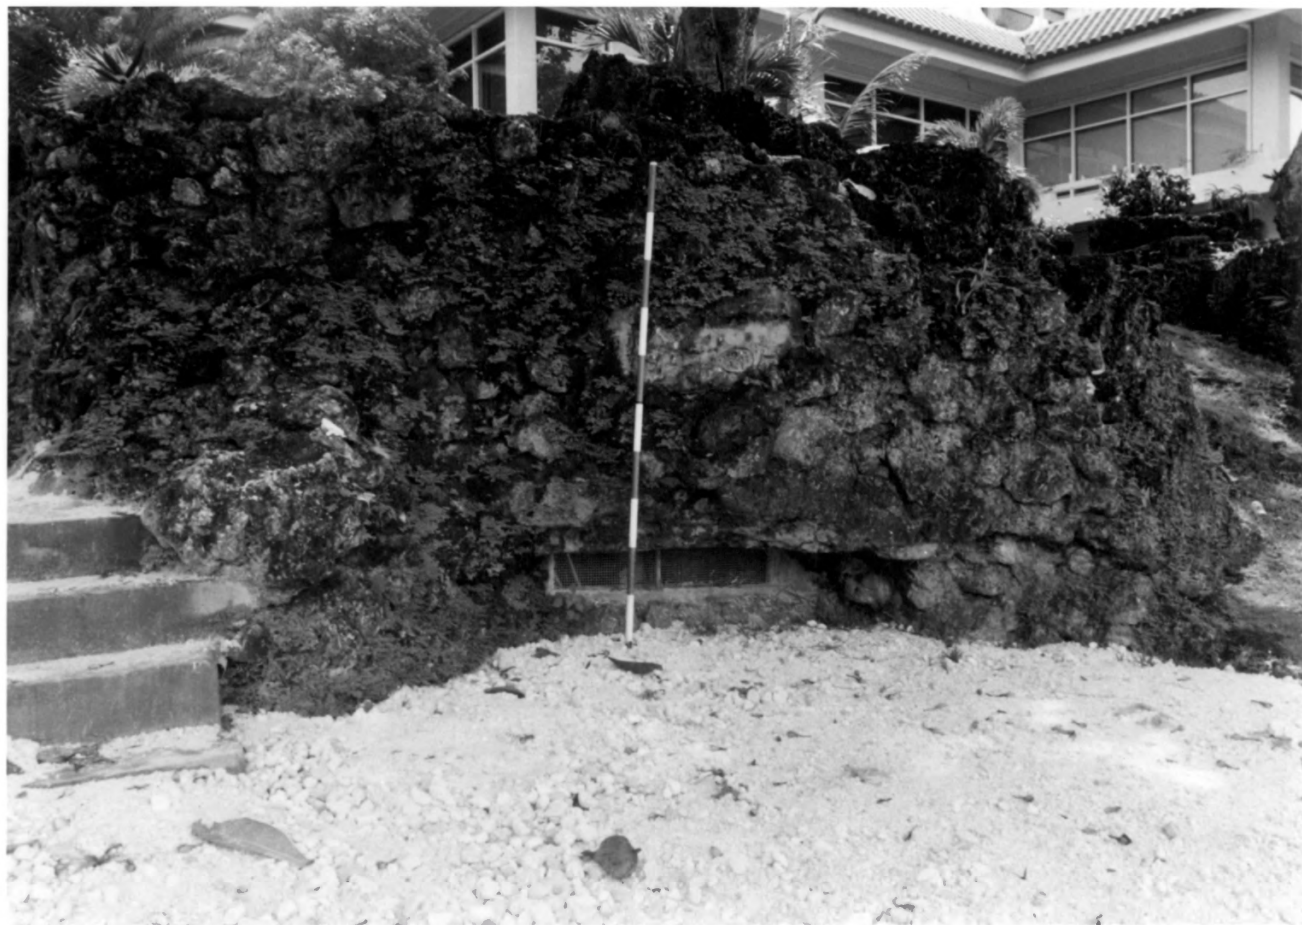

*Ypao Pillbox F*

1. Ypao Point Pillbox
2. Tumon Bay, Guam
3. Darlene Moore
4. August, 1986
5. Historic Preservation Section  
Dept. of Parks & Recreation  
Gov. Guam
  
6. East wall of pillbox with  
entrance. Camera facing west
7. 1

*Ypao Pillbox I*

1. Ypao Point Pillbox
2. Tumon Bay, Guam
3. Darlene Moore
4. August, 1986
5. Historic Preservation Section  
Dept. of Parks & Recreation  
Gov. Guam
  
6. North wall with embrasure.  
Camera facing south
7. 2