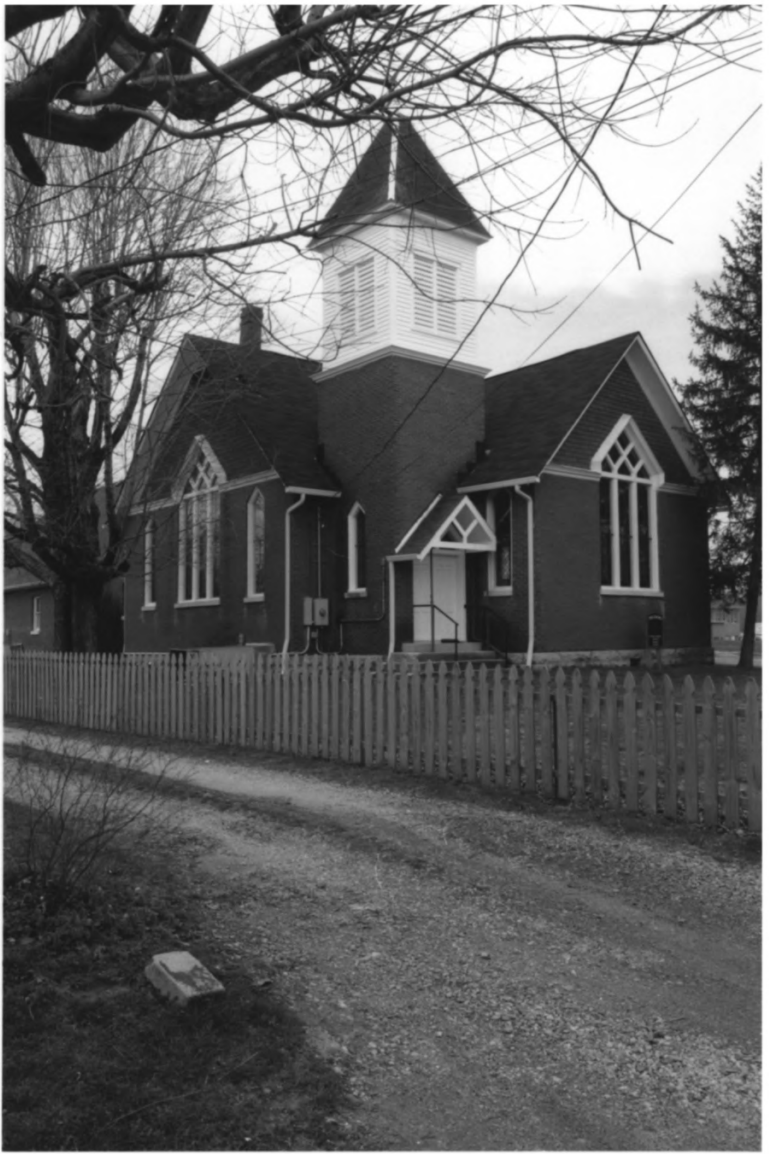

12 OF 19

LEIPERS FORK HISTORIC DISTRICT  
WILLIAMSON CO. TN

130 of 19

LEIPERS FORK HISTORIC DISTRICT  
WILLIAMSON CO. TN

140F19

LEIPERS FOLK HISTORIC DISTRICT  
WILLIAMSON CO. TN

1504 19

LEIPERS FORK HISTORIC DISTRICT  
WILLIAMSON CO. TN