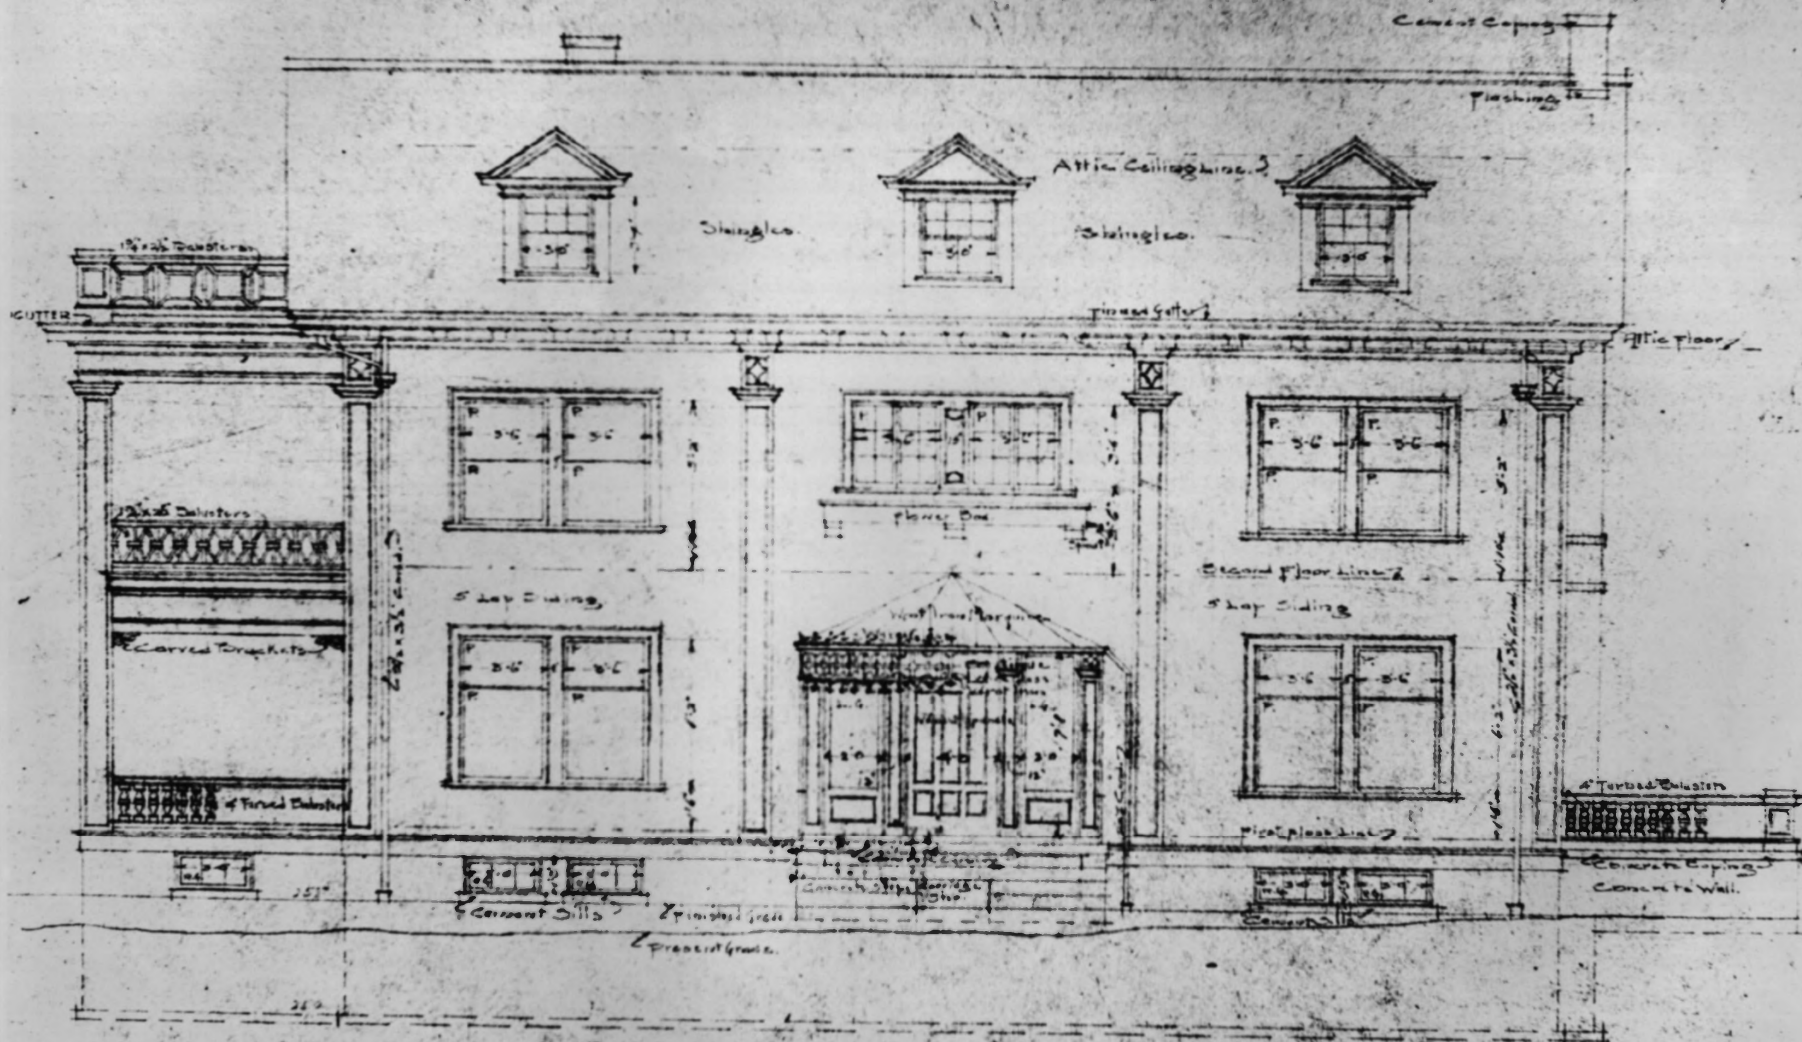

ARCHITECT
ALFRED STAEBLI, A-I-A

ARCHITECTURE - PLANNING
ARCHITECTURAL PRESERVATION
ARCHITECTURAL PHOTOGRAMMETRY

317 SE 62ND AVENUE

Dooly (Frank E.) House
2670 NW Lovejoy
Portland, Multnomah County, Oregon

001 24

Frank E. Dooly House
Portland, OR, 1979
Front, East, Elevation
Photo No. 1 OF 5

Alfred Staehli Photo, 1979
317 SE 62nd Avenue
Portland, OR 97215

AUG 18 1980

EAST ELEVATION.
Scale 1/4" = 1 foot.

HOUSE FOR
MR. FRANK DOOLEY
MOON HILLS HEIGHTS
J. JACOBBERGER
ARCHT.