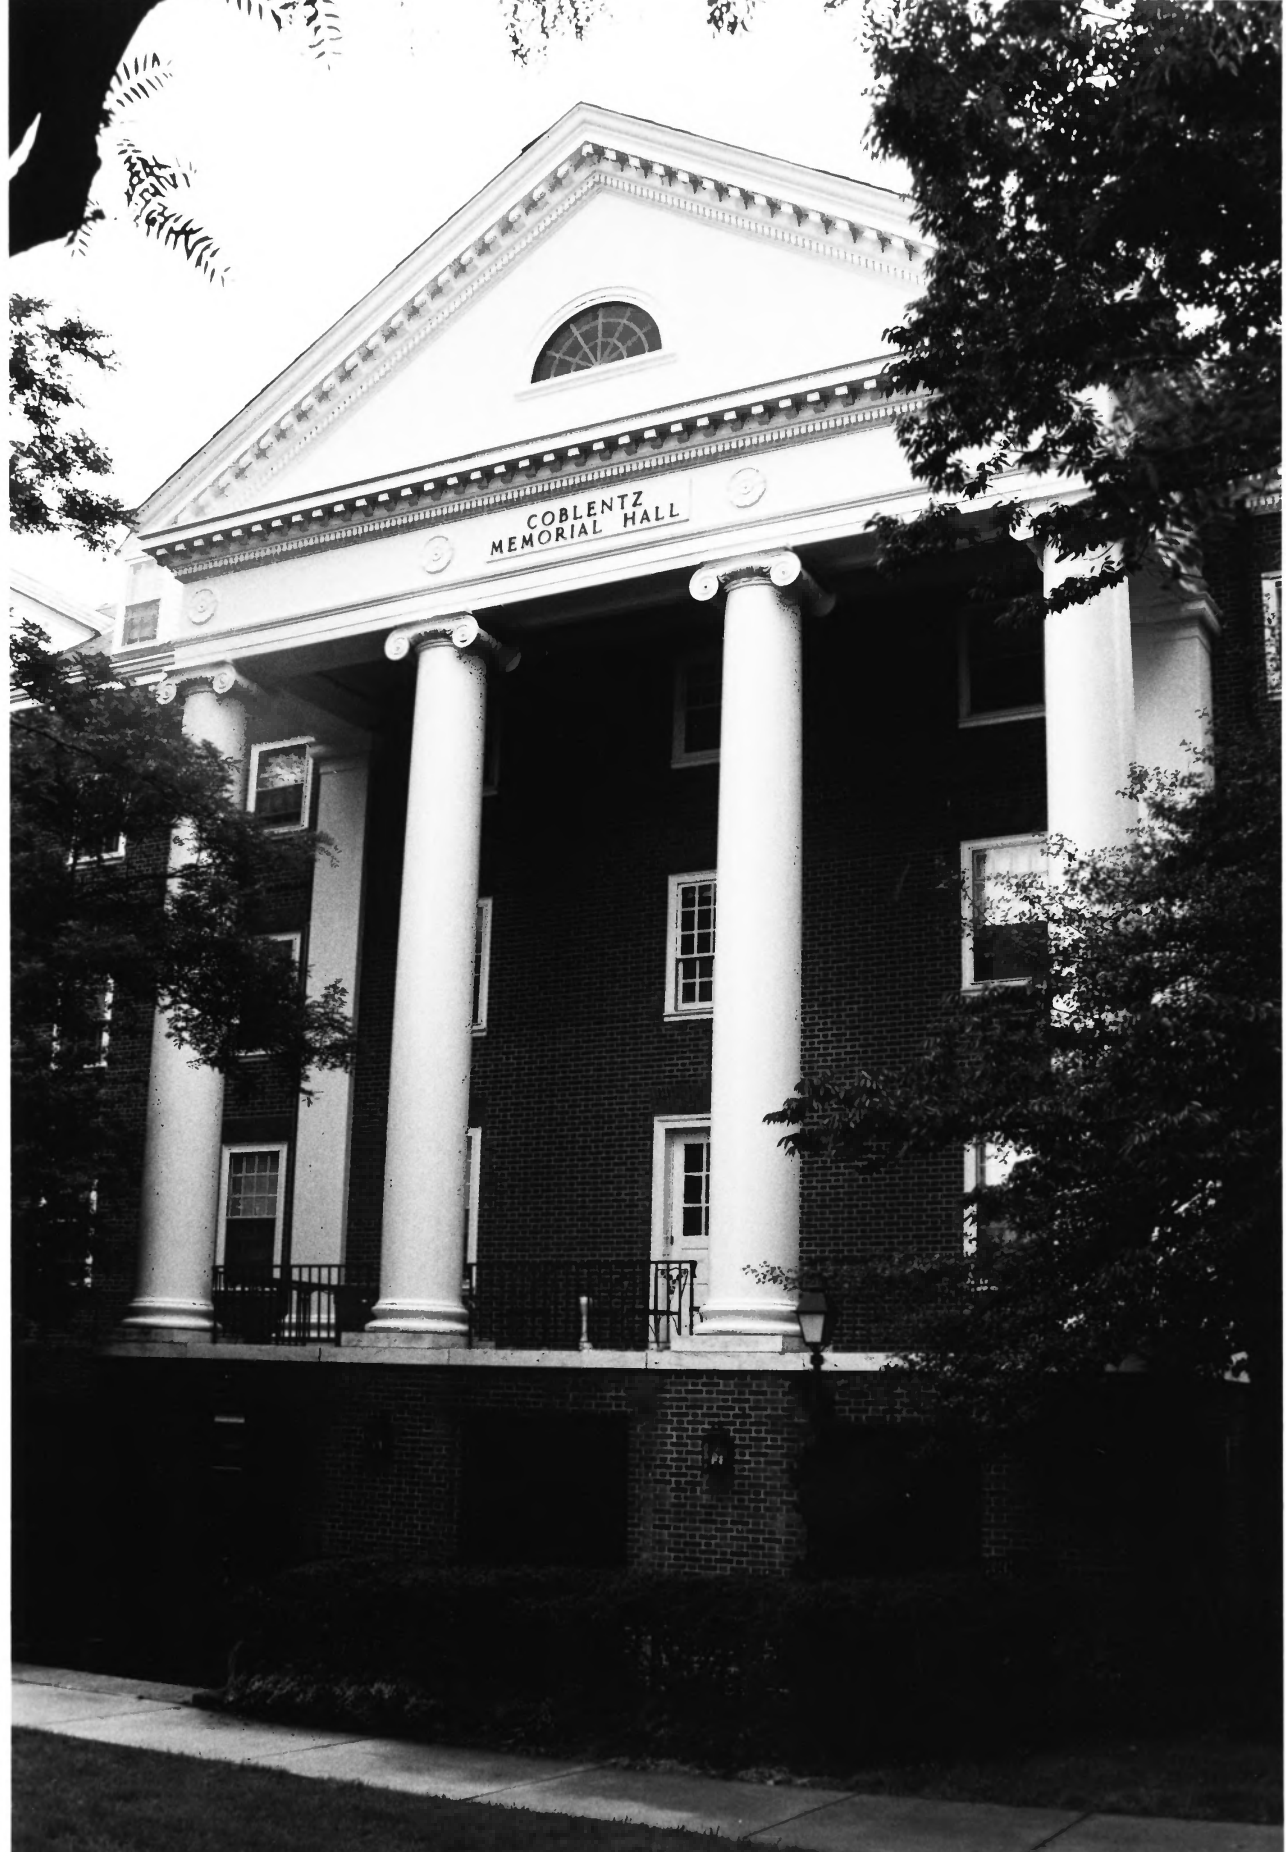

COBLENZ
MEMORIAL HALL