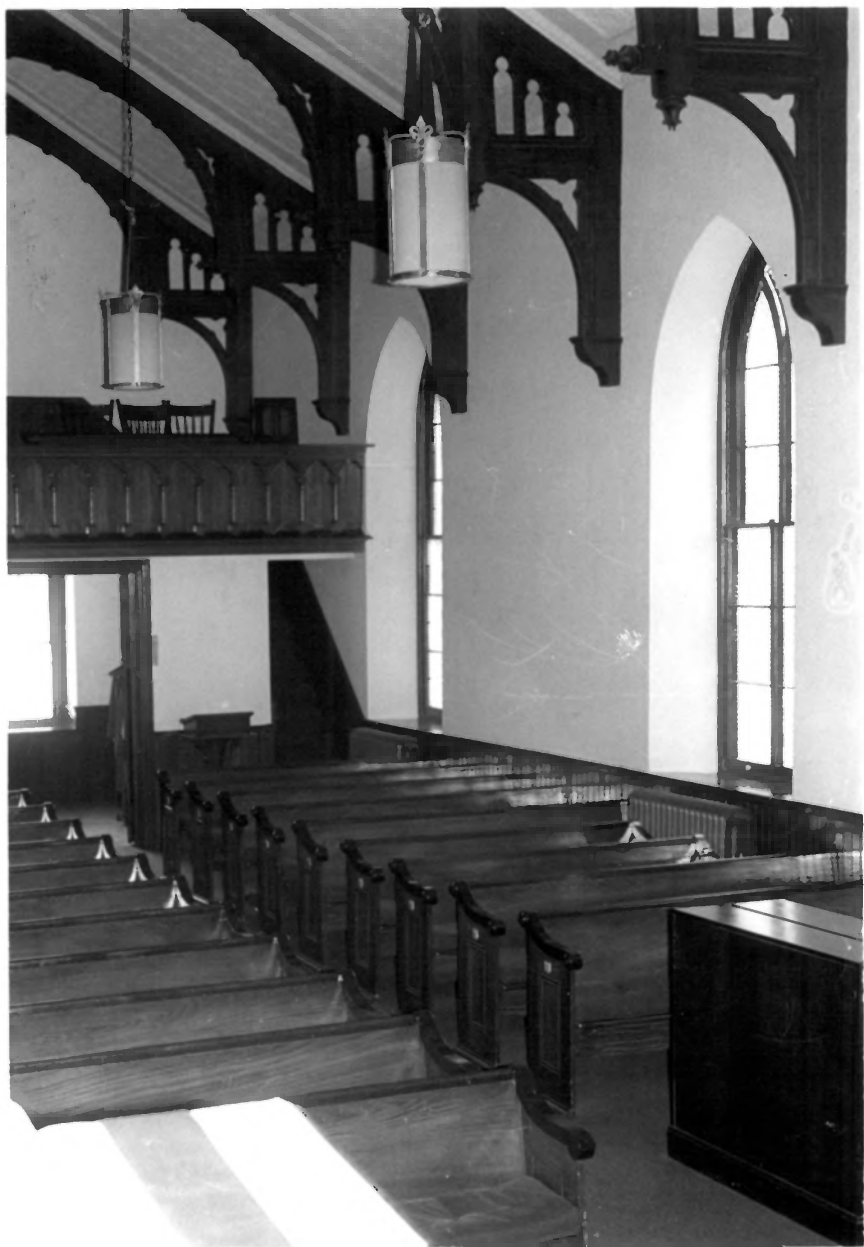

192 Booth Rd

Elkton, Md. 21921

6. Interior: looking south  
to gallery and rose window  
(camera facing south)

7. 8/13

CE-73

- 9.
1. Rock Presbyterian Church
  2. Fair Hill, Cecil Co., Md.
  3. Photo: Elizabeth Booth
  4. Aug. 22, 1979
  5. Neg. loc. Eliz. Booth  
192 Booth Rd  
Elkton, Md. 21921
  6. Interior: Facing south-west. Gallery, west windows  
stair and arched beams.