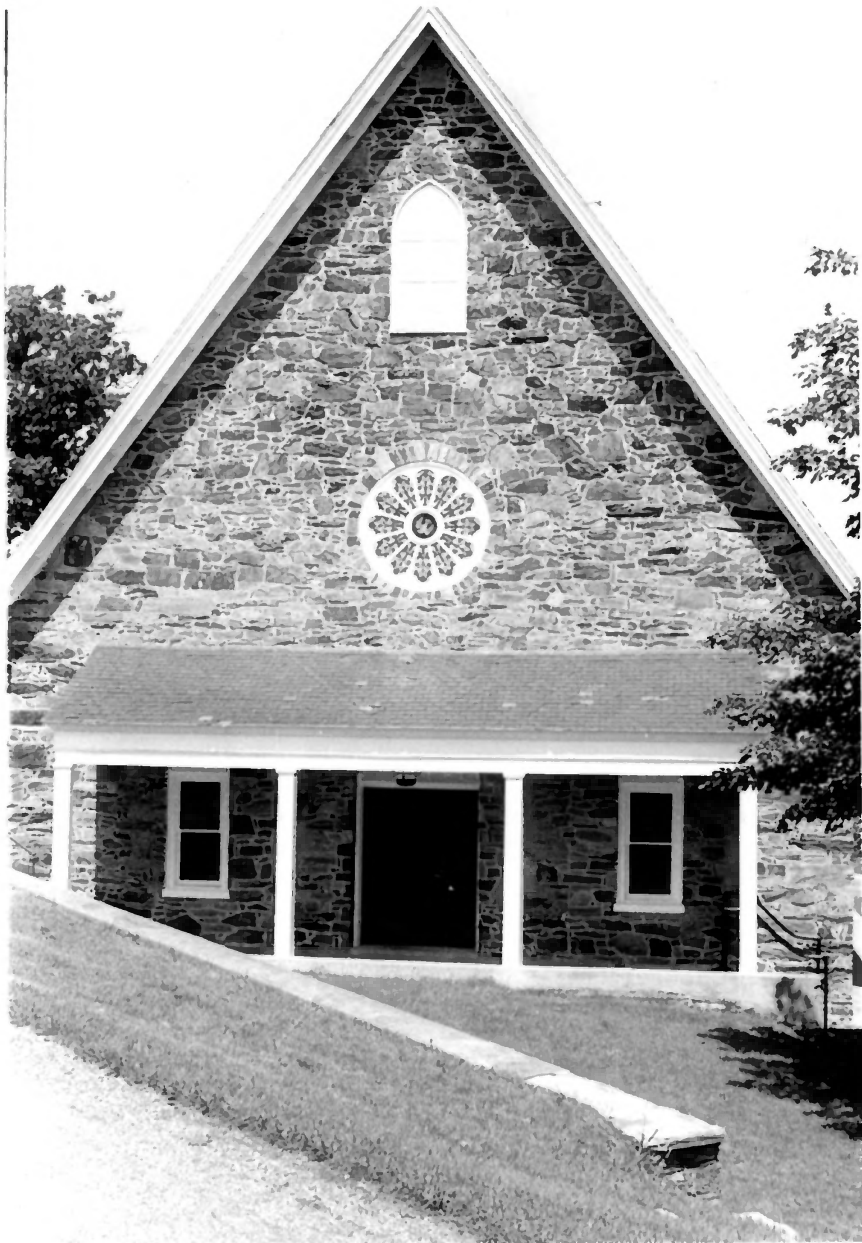

1. Rock Presbyterian Church
2. Fair Hill, Cecil Co., Md.
3. May 3, 1982
4. Photo: Elizabeth E. Booth
5. Neg. loc. Eliz. Booth  
192 Booth Rd.  
Elkton, Md. 21921
6. South facade and west side  
outcropping of Port Deposit  
gneiss. (camera facing  
Northeast)
7. 1/13

CE-73

1. Rock Presbyterian Church
2. Fair Hill, Cecil Co., Md.
3. Photo: Elizabeth Booth
4. Aug. 22, 1979
5. Neg. loc. Eliz. Booth  
192 Booth Rd  
Elkton, Md. 21921
6. South facade of Church  
and modern (1953) Church  
House. (camera facing  
North east)
7. 2/13

CE-73

31

1. Rock Presbyterian Church
2. Fair Hill, Cecil Co., Md.
3. Photo: Elizabeth Booth
4. Aug. 22, 1979
5. Neg. Loc. Eliz. Booth  
192 Booth Rd  
Elkton, Md. 21921
6. South facade, date stone  
and rose window.  
(camera facing North)
7. 3/13