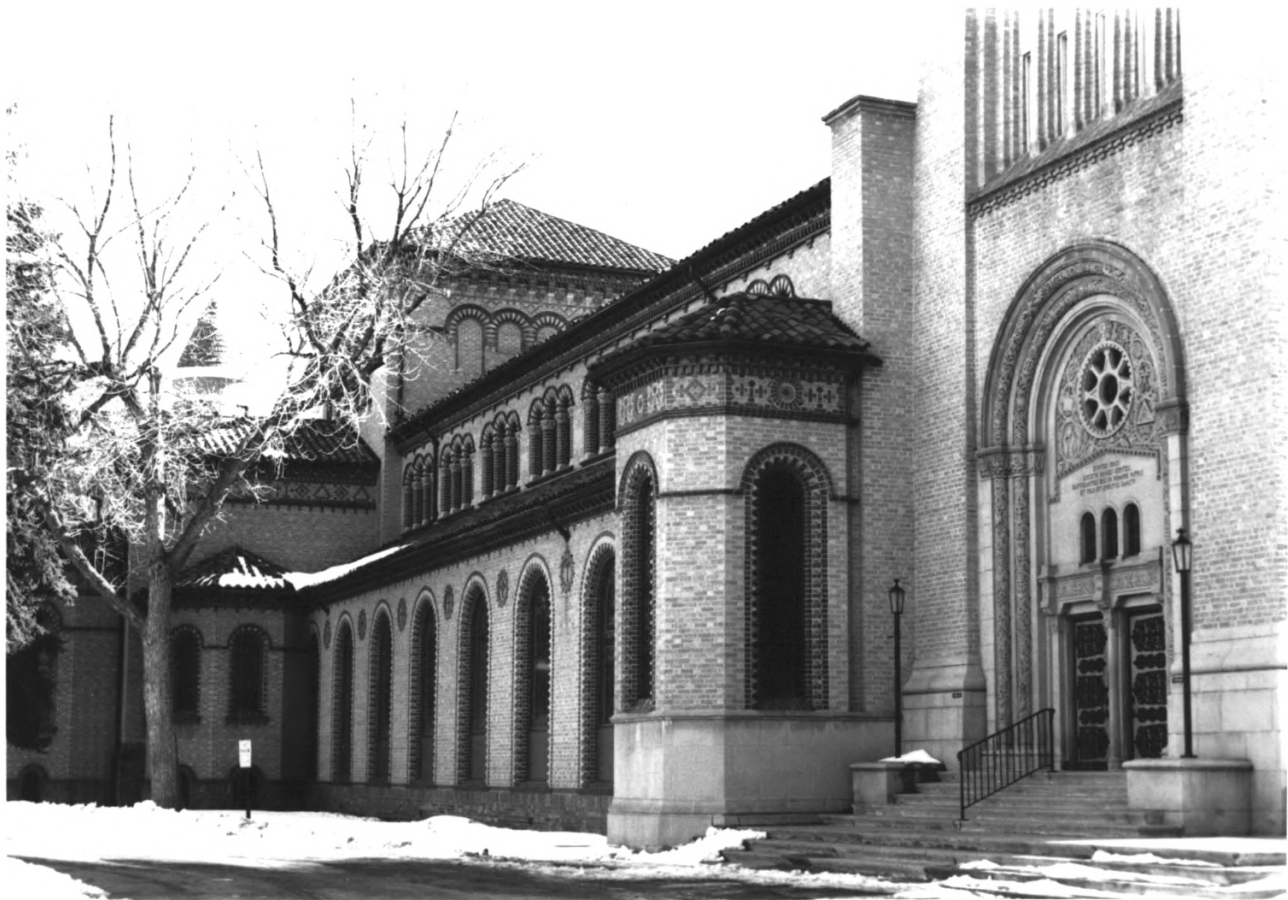

The image shows a highly detailed Gothic doorway. The arch is filled with intricate carvings, including a large rose window with a six-pointed star pattern. Below the arch is a triangular pediment containing the Latin inscription. The doorway is flanked by two columns with decorative capitals. Above the double doors are three small arched windows. The entire structure is set within a brick wall.

St Thomas Theological Seminary

Photo 11 of 37

Alameda County Ca

St Thomas Theological Seminary

Photo 12 of 37

Henner County Co

St. Thomas Theological Seminary
Photo 13 of 37
Alexander B. ...

St Thomas Theological Seminary