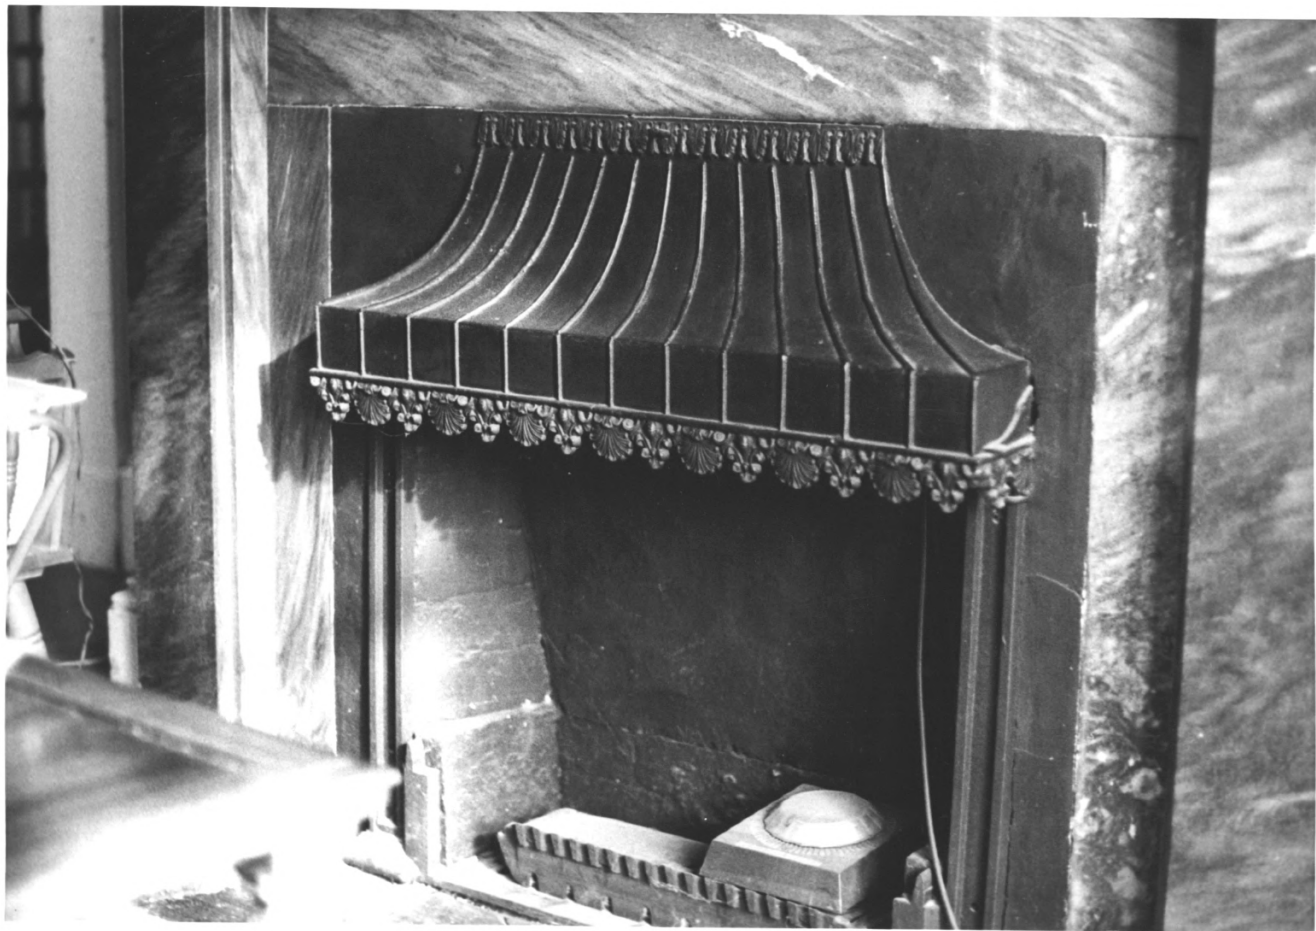

Benjamin Jones House
Pemberton Township
Burlington County, NJ
Unusual domestic water tower,
circa 1850, at rear of house.
Camera facing East
Photo by Terry Karschner
Office of Cultural and
Environmental Services
1/1981