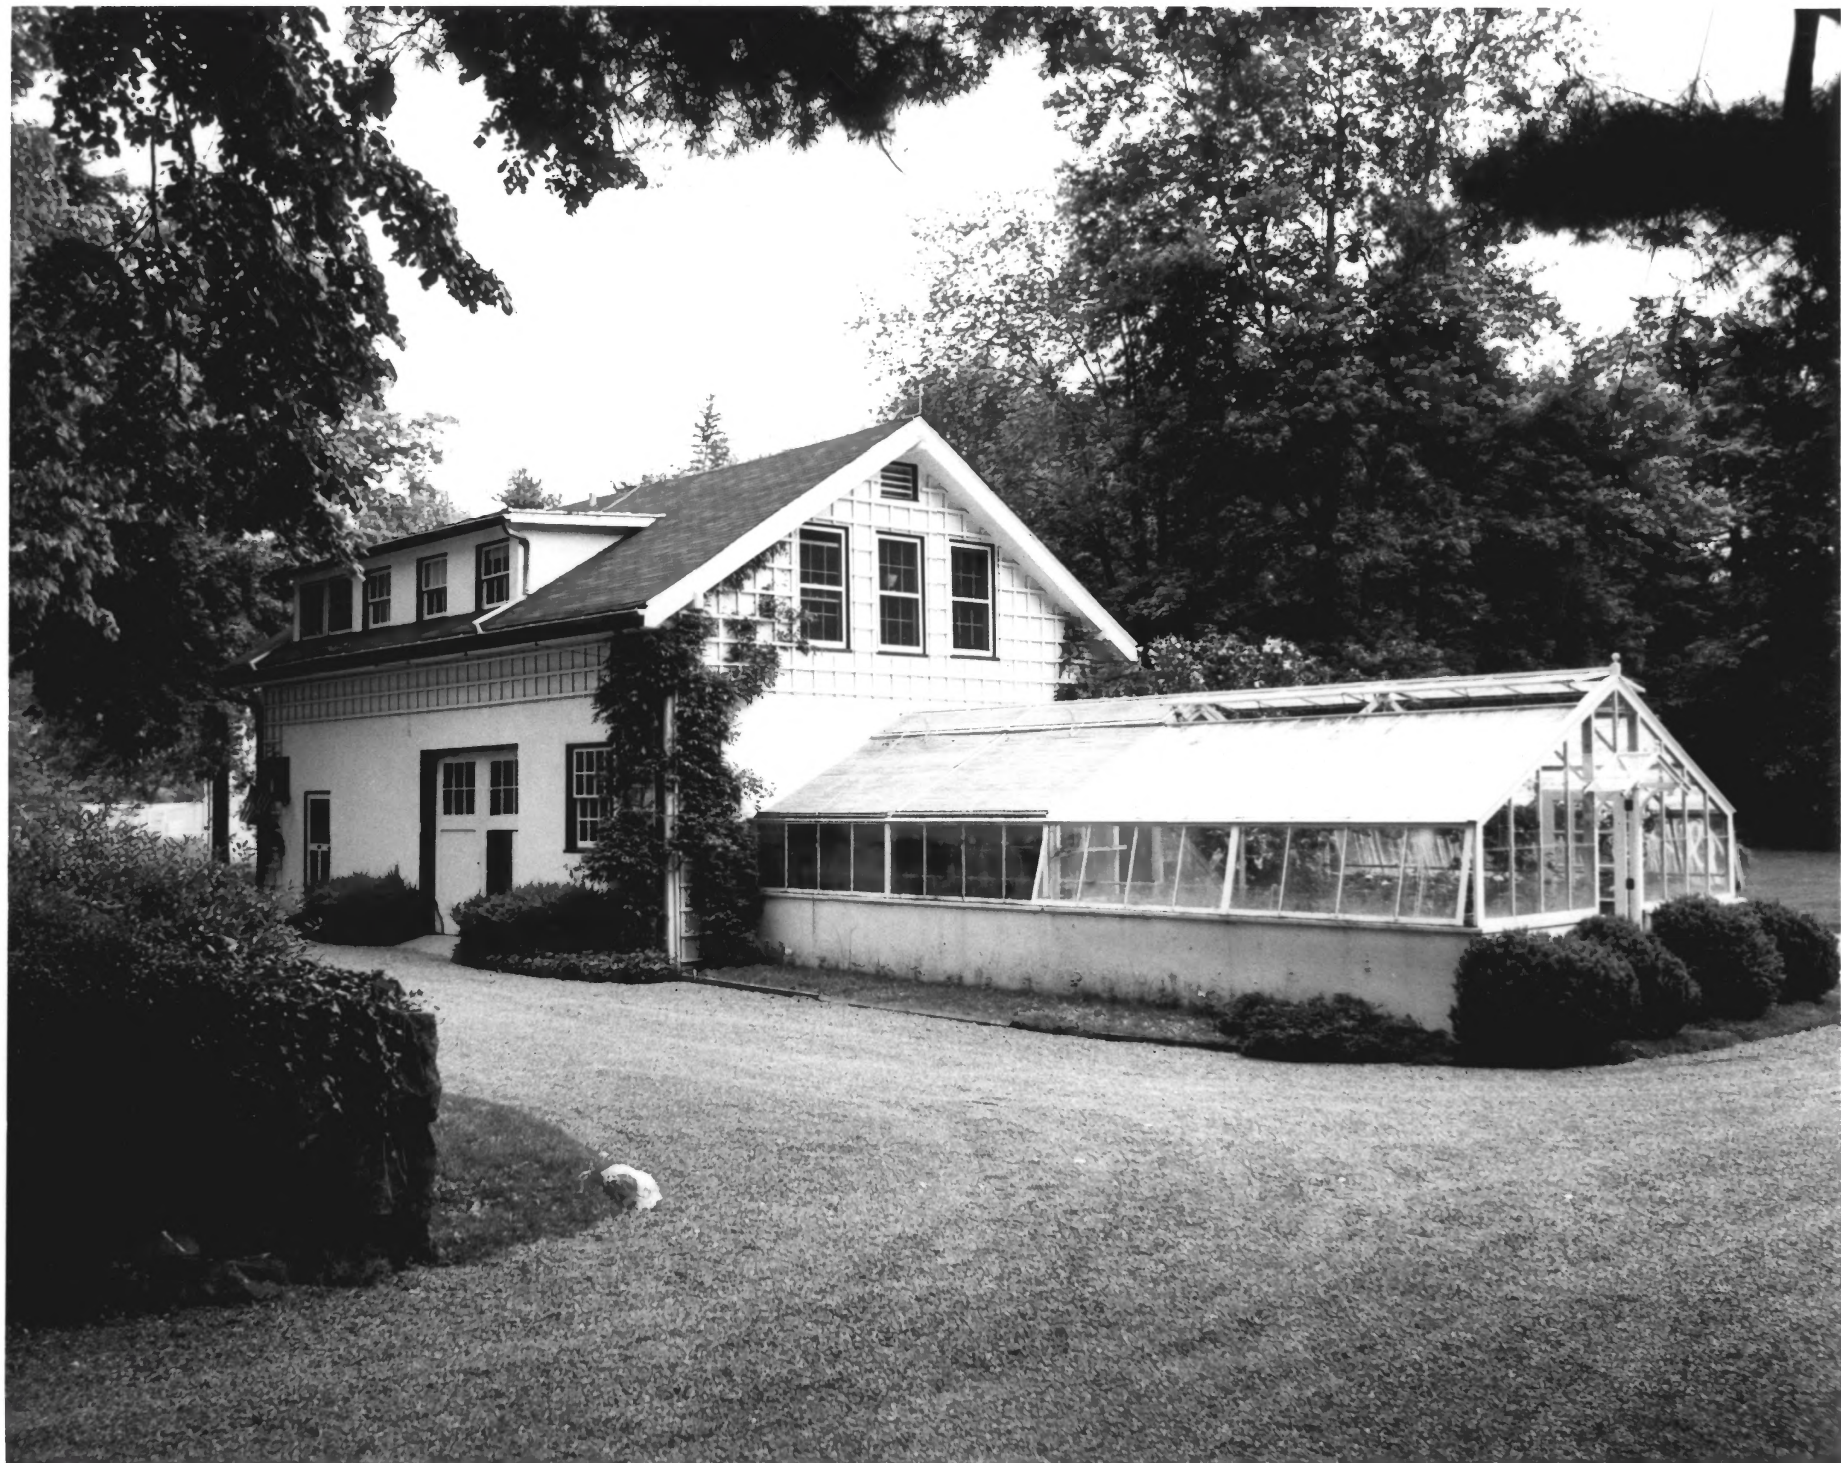

FRENCH FARM
GREENWICH, CT

STEPHEN J. RAICHE PHOTO
MAY 27, 1974

BARN AND SILO. VIEW NORTHEAST

PHOTO #2

1536

FRENCH FARM
GREENWICH, CT

STEPHEN J RAICHE PHOTO

MAY 27, 1974

MAIN HOUSE, MAIN ELEVATION VIEW WEST

PHOTO #

22

FREUCH FARM
GREENWICH, CT

STEPHEN J. RAICHE PHOTO
MAY 27, 1974

GARAGE BUILDING, VIEW SOUTH
PHOTO #3

9
20
W
#

FRENCH FARM
GREENWICH, CT

STEPHEN J. RACHE PHOTO

MAY 27, 1974

RESIDENCE, GARAGE AND GREENHOUSE, REAR ELEVATION
VIEW NORTHEAST

PHOTO #4

#4
286

PR

FRENCH FARM
GREENWICH, CT

STEPHEN J. RAICHE PHOTO
MAY 27, 1974

STORAGE BARN AND GARAGE; VIEW NORTHWEST
PHOTO #6

#5
285
PROP

FRENCH FARM
GREENWICH, CT

STEPHEN J. RAICHE PHOTO

MAY 27, 1974

COTTAGE, MAIN (SOUTH) ELEVATION, VIEW NORTHEAST

PHOTO #5

589 #