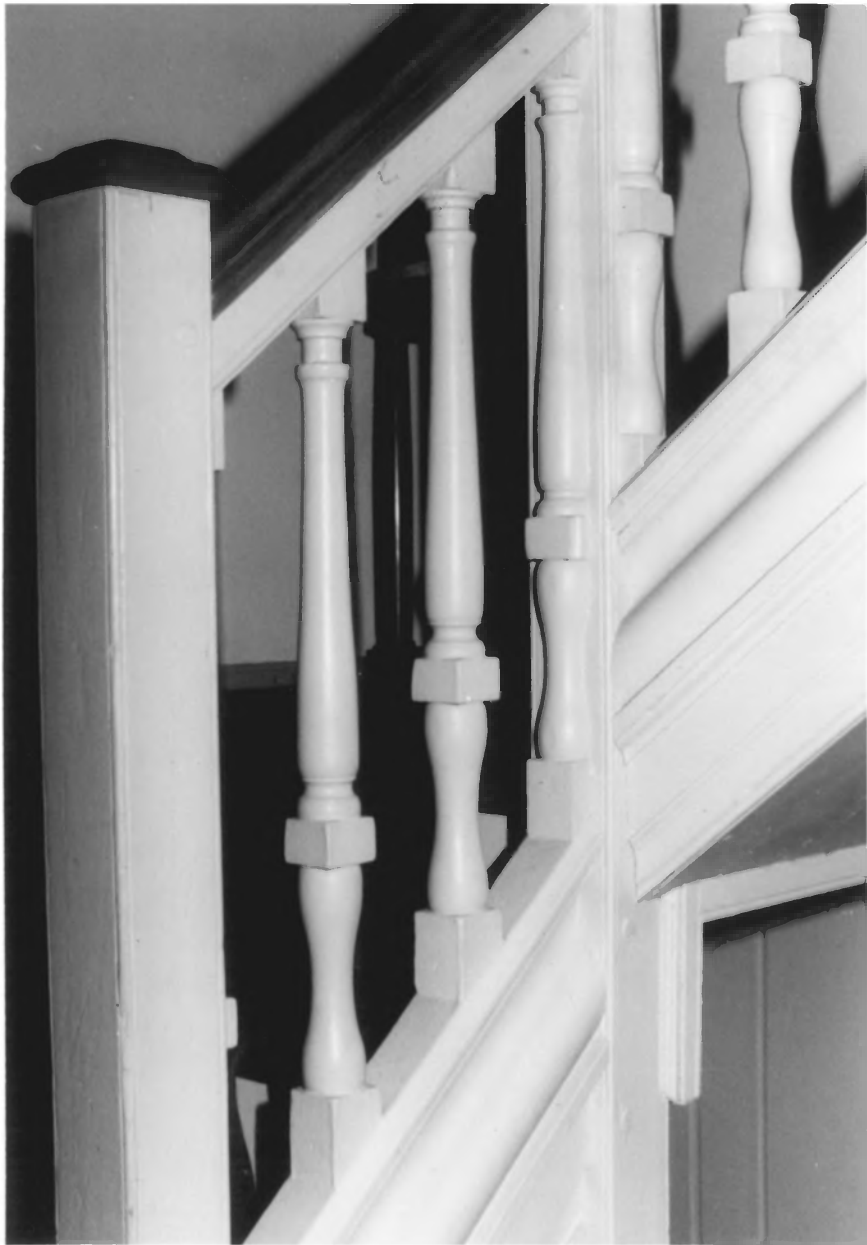

"The Ridge"  
Montgomery County, Maryland

Beverly R. Conolly

20 August 1986

Neg. with Owner

"Chestnut Summer Beam", Kitchen, SE Side

24/39 40

"The Ridge"

Montgomery County, Maryland