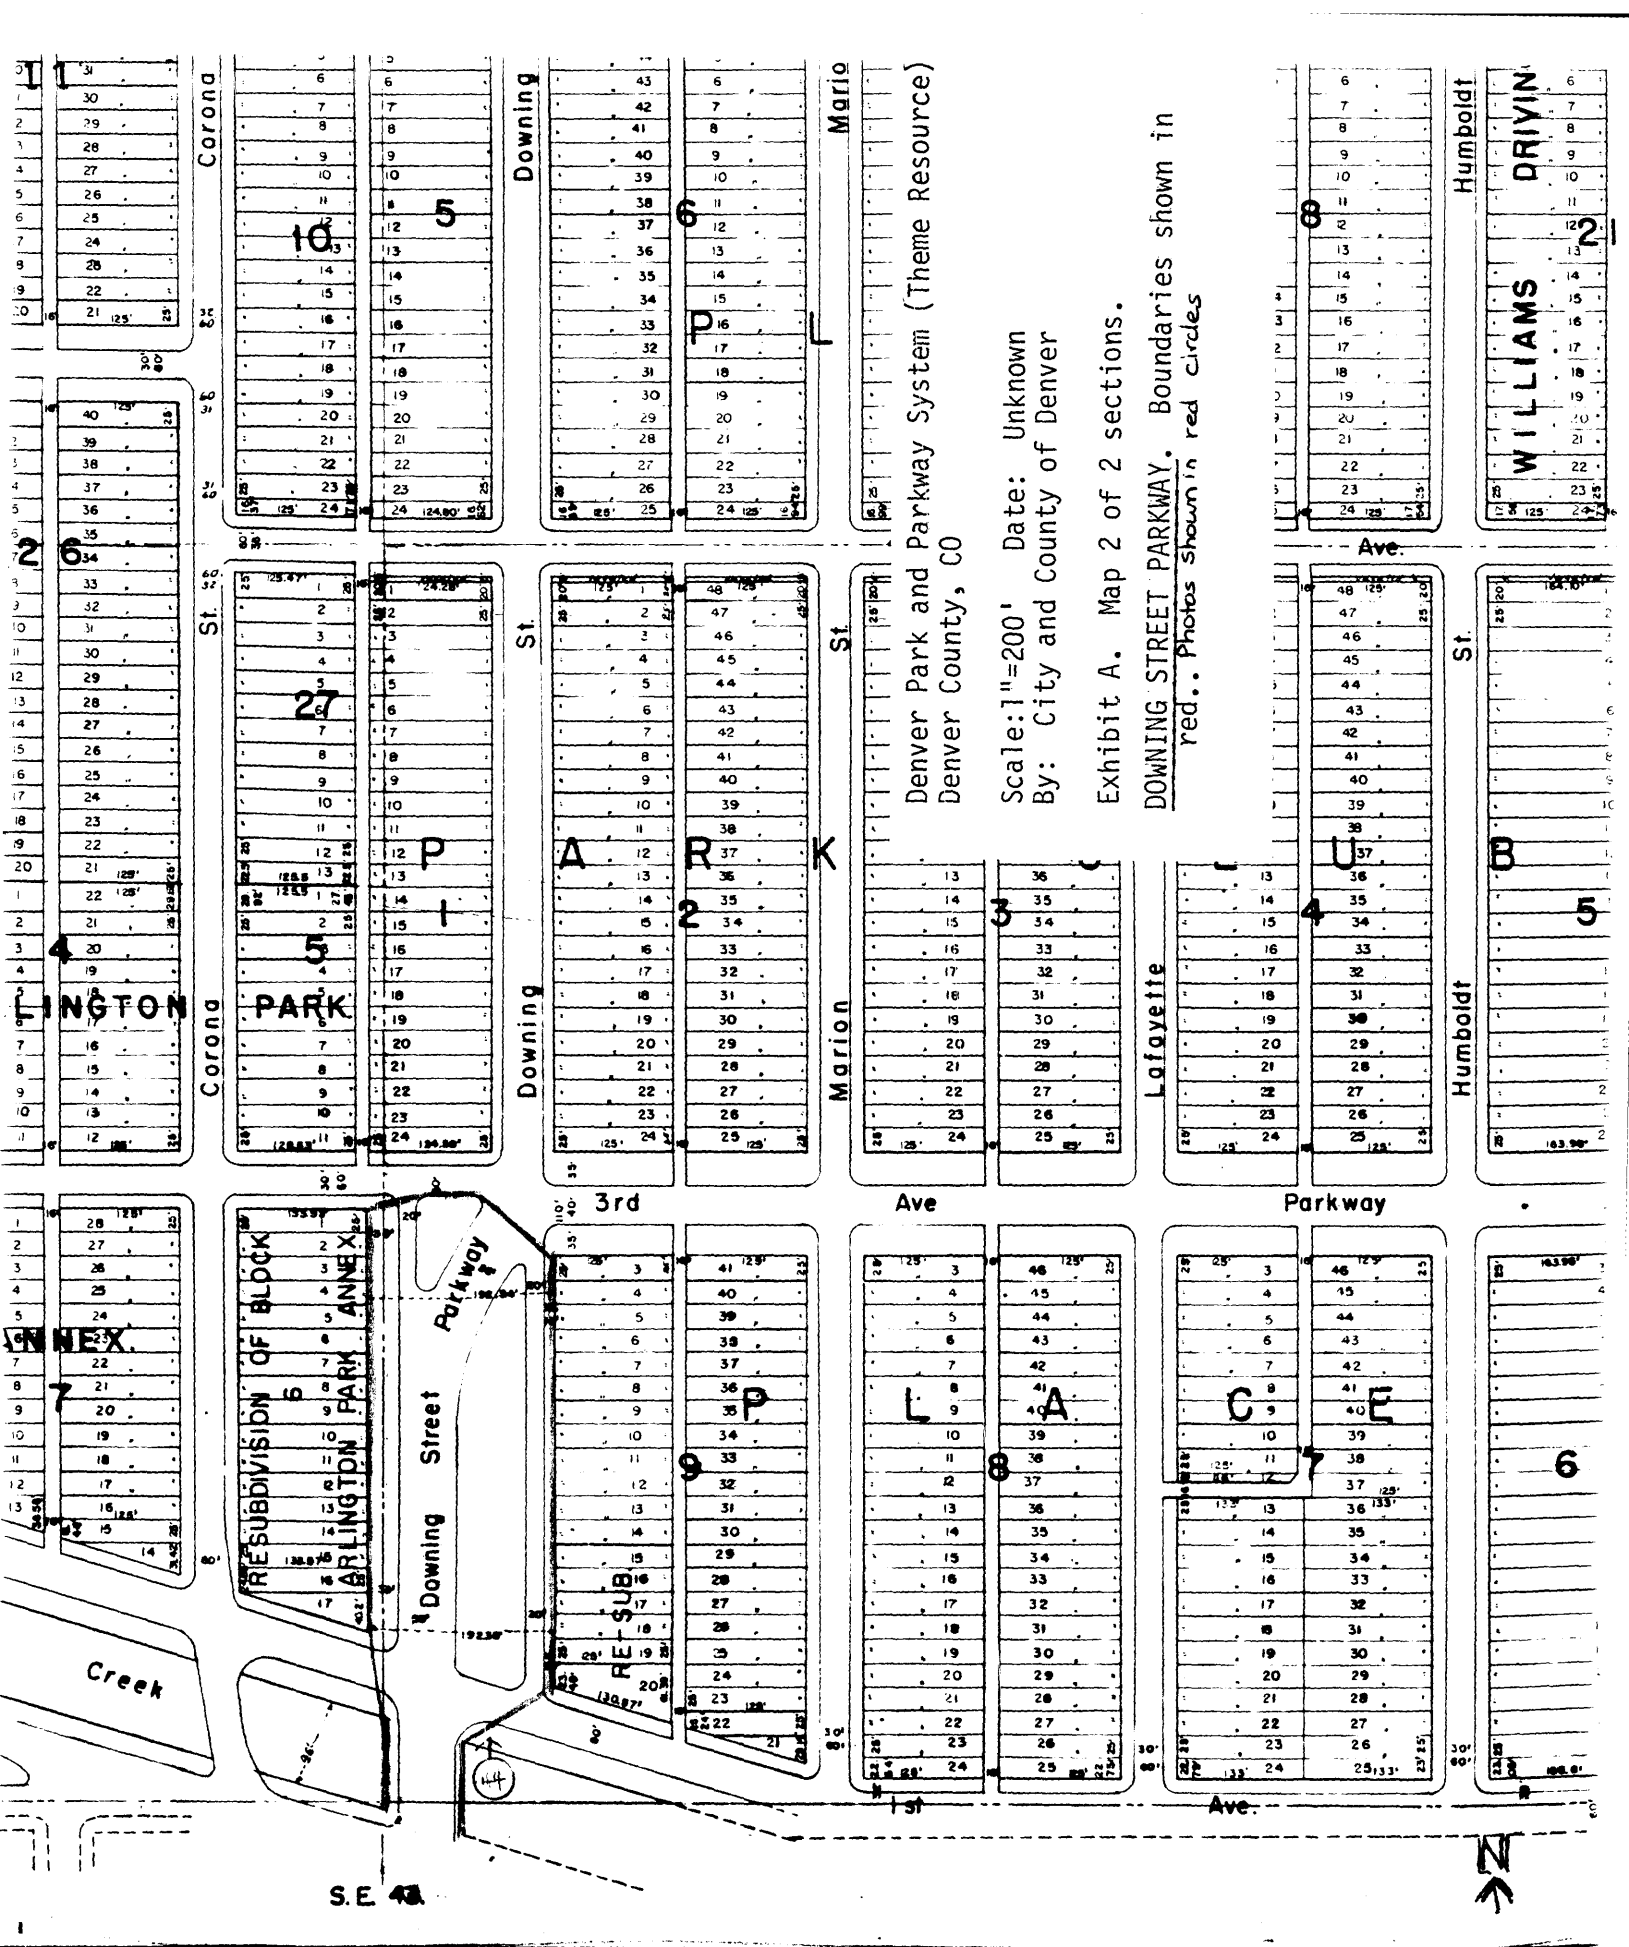

Denver Park and Parkway System (Theme Resource)
Denver County, CO

Scale: 1"=200'
Date: Unknown
By: City and County of Denver

Exhibit A. Map 1 of 2 sections.

DOWNING STREET PARKWAY. Boundaries shown in red. Photos shown in red circles.

Denver Park and Parkway System (Theme Resource)
 Denver County, CO

Scale: 1"=200'
 Date: Unknown
 By: City and County of Denver

Exhibit A. Map 2 of 2 sections.

DOWNING STREET PARKWAY. Boundaries shown in red. Photos shown in red circles