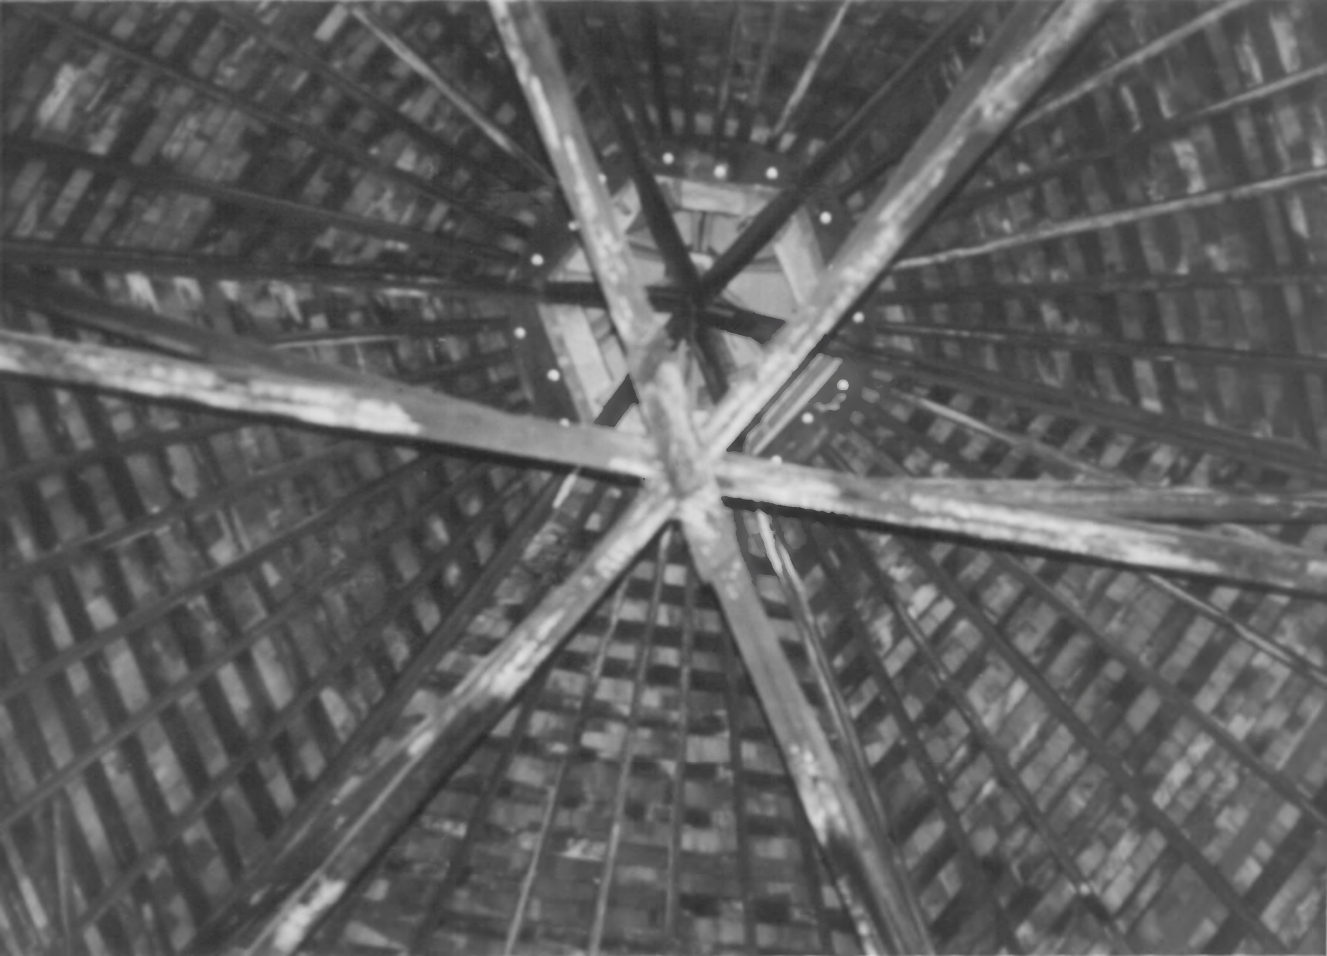

4/7

De Turk Round Barn
Sonoma County, California

Paula Cook

April, 2003

City of Santa Rosa, Recreation & Parks Department

~~Capitol & Washington~~ window detail

5/4

DeTuck Round Barn
Sonoma County, California

Paula Cook

April, 2003

City of Santa Rosa, Recreation + Parks Department
Interior view of framing system

6/7

De Turk Round Barn
Sonoma County, California

Paula Cook

April, 2003

City of Santa Rosa,

Recreation + Parks Department

interior view of hayloft,

looking west

7/7