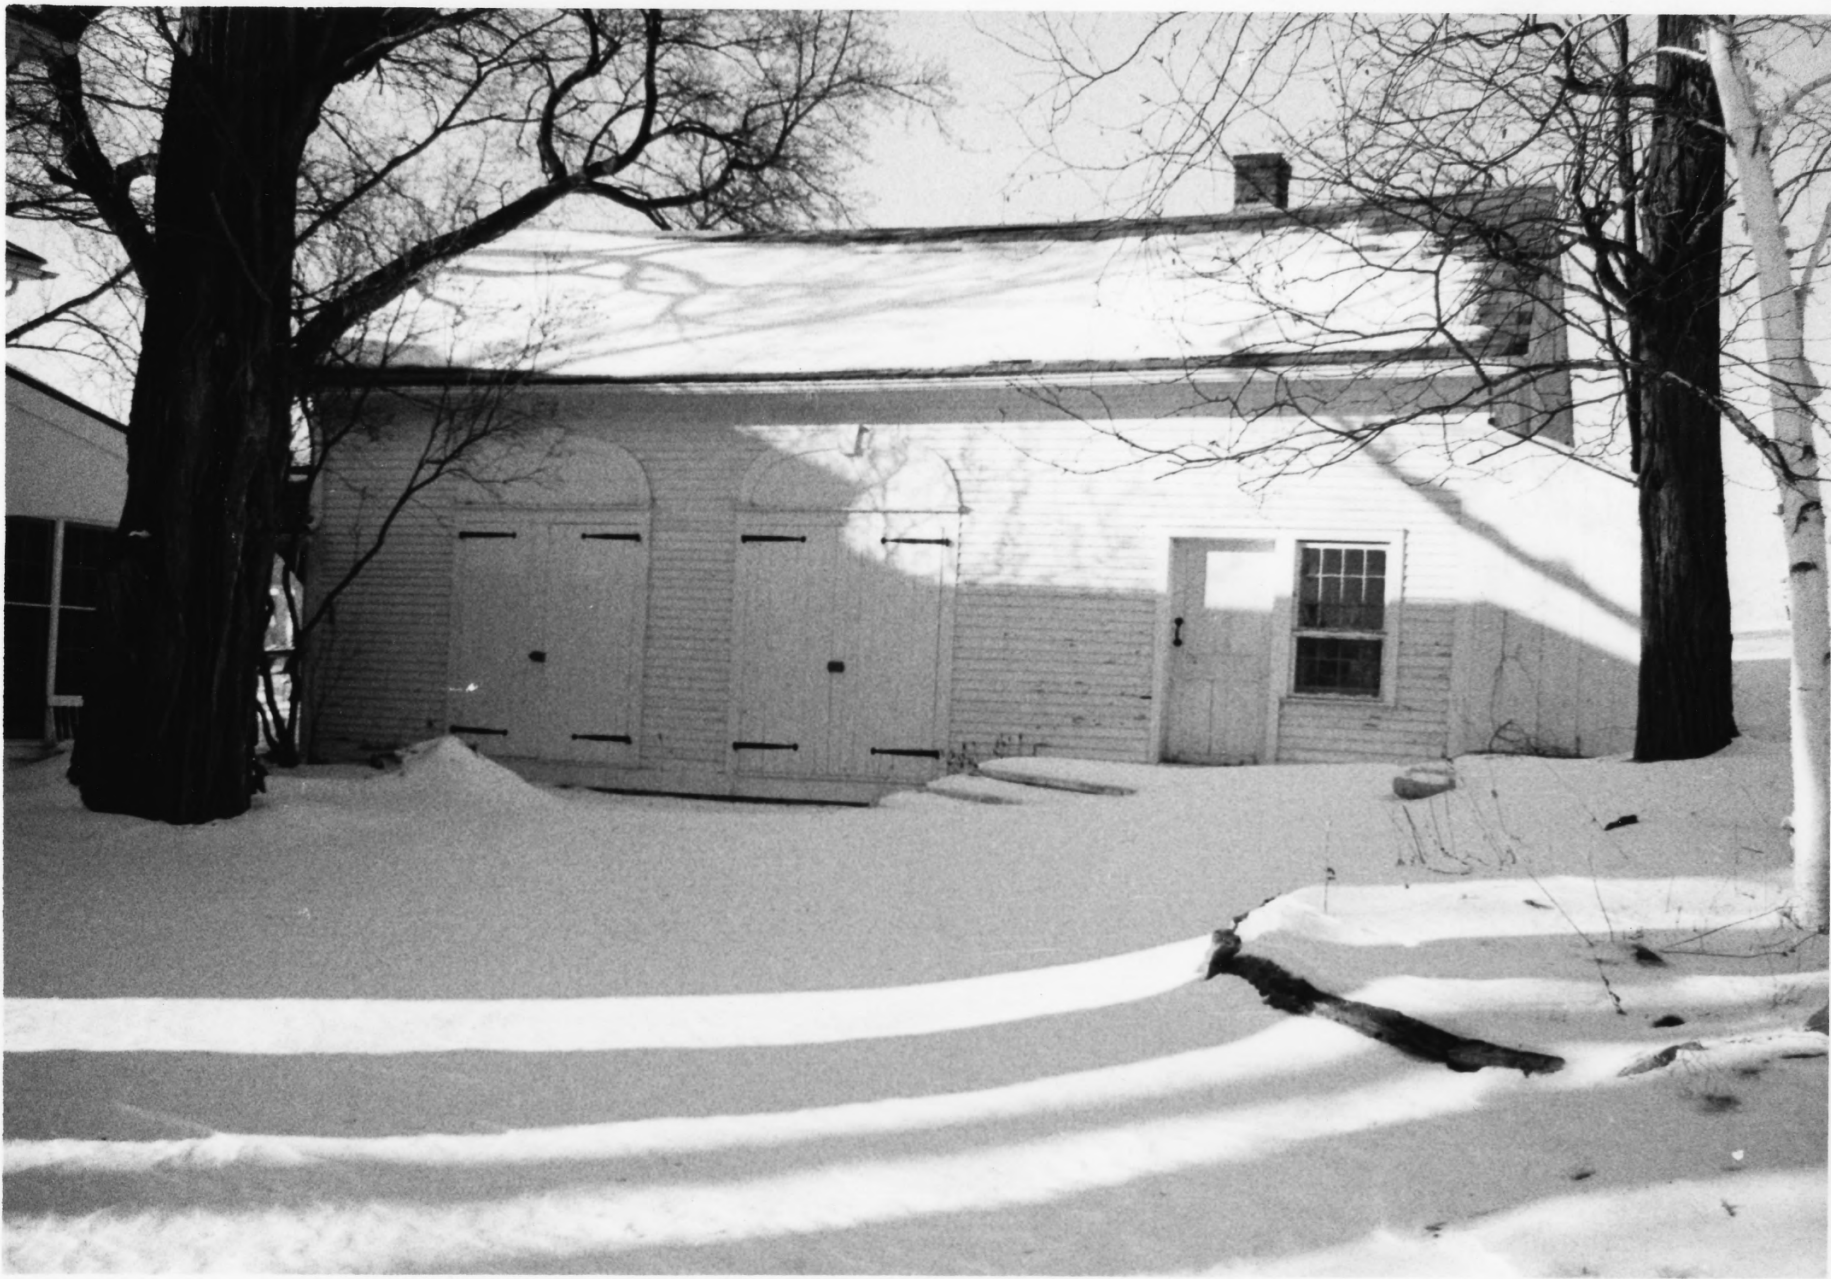

Credit: Kristina Van Vleet

Date: May 1994

Negative on file at VT Div.
for Historic Preservation

View looking N. of house

Photo 1A

94-9-19

Doolittle, Ephraim, Farm
Addison County, VT

Credit: Kristina Van Vleck

Date: May 1994

Negative @ VT Div. of
Historic Preservation

View looking N - carriage barn

Photo #2

94-9-17

Doolittle, Ephraim, Farm
Addison County, VT
Credit: Krishna VanVleck

Date: May 1994

Negative © VT Div. for
Historic Preservation