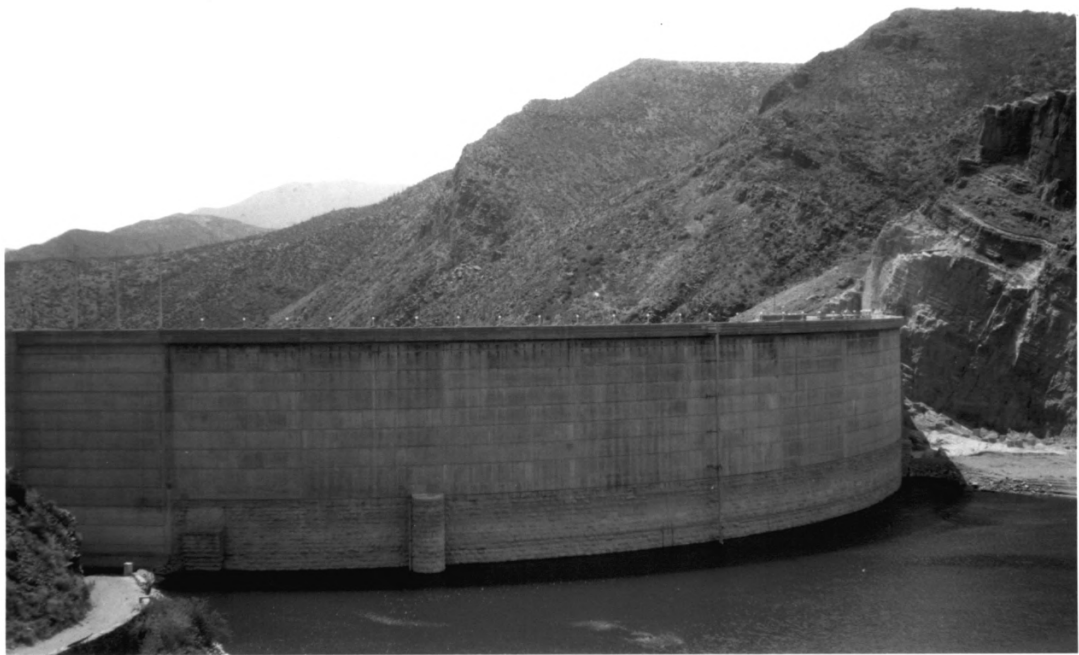

Theodore Roosevelt Dam National Register District  
Gila / Maricopa Counties AZ

Christine Pfall

Jan 1997

"CAP" repository (Central Ariz. Project)

Downstream face, Theodore Roosevelt Dam,  
looking north

Photo #1