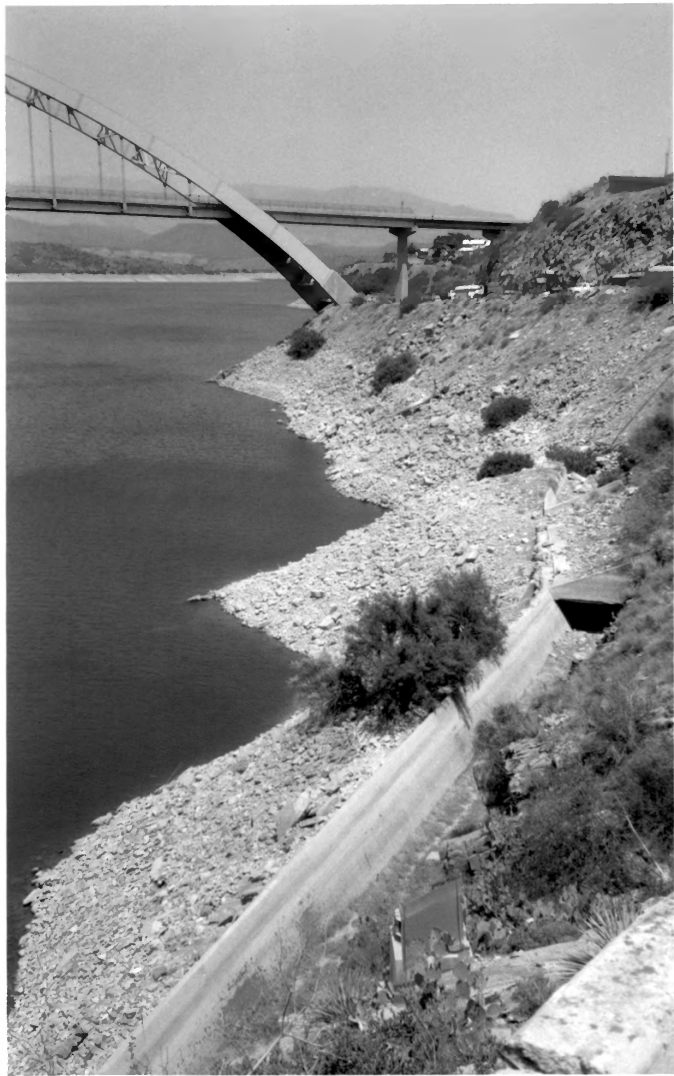

Maricopa County AZ

Christine Pfaff

Jan 97

CAP repository

Looking north

photo # 33

Power Canal, foreground,  
Theodore Roosevelt Dam National  
Register District  
Maricopa County AZ  
MAP repository; Christine Pflaff, photographer  
Jan 97  
looking southeast at concrete-lined section  
Photo # 39