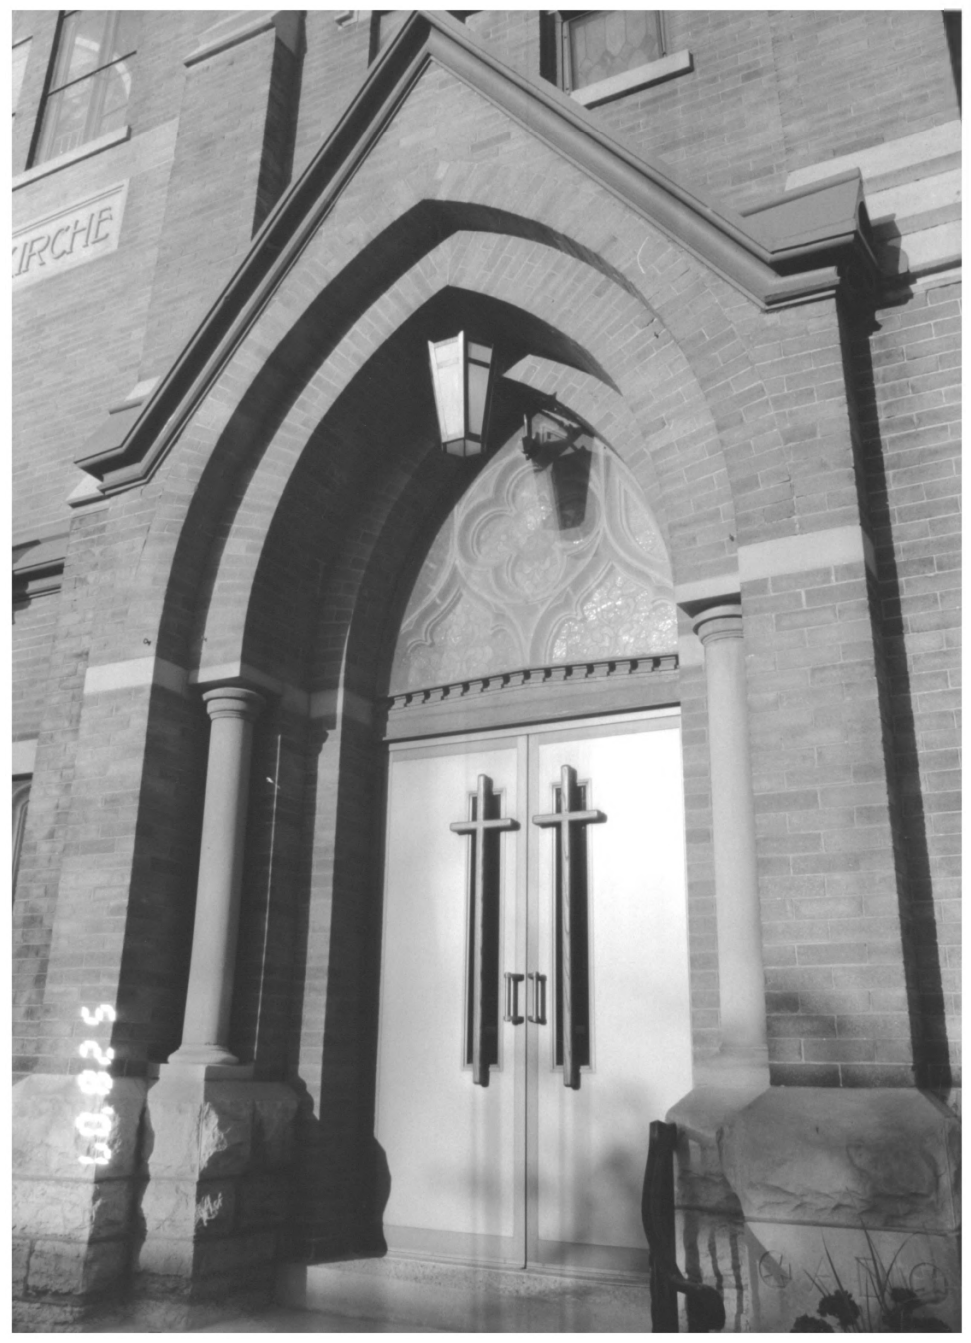

CHURCHE

50925

PHOTO 4 OF 16
ST. PAUL EV. LUTHERAN CHURCH
APPLETON, OUTAGAMIE COUNTY, WI
PHOTO BY T. DVORAK, JUNE 2007
NEG. AT WISCONSIN STATE HISTORICAL SOCIETY
VIEW LOOKING EAST

PHOTO 5 OF 16

ST. PAUL EV. LUTHERAN CHURCH