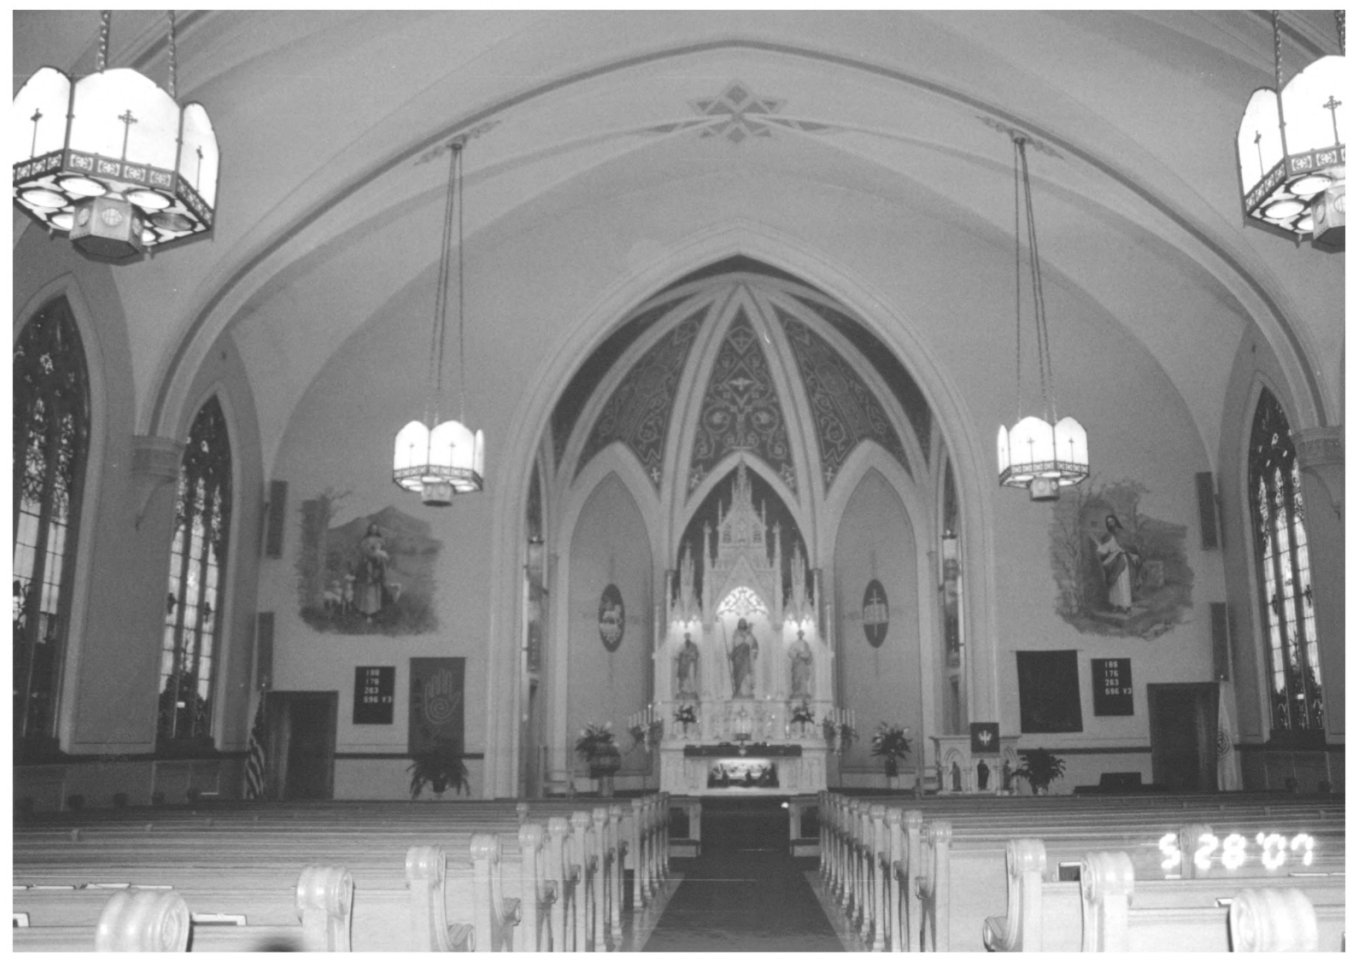

PHOTO 8 OF 16
ST. PAUL EV. LUTHERAN CHURCH
APPLETON, OUTAGAMIE COUNTY, WI
PHOTO BY T. DUBRAK, JUNE 2007.
NEG. AT WISCONSIN STATE HISTORICAL SOCIETY
VIEW LOOKING SOUTHWEST

PHOTO 9 OF 16

ST. PAUL EV. LUTHERAN CHURCH