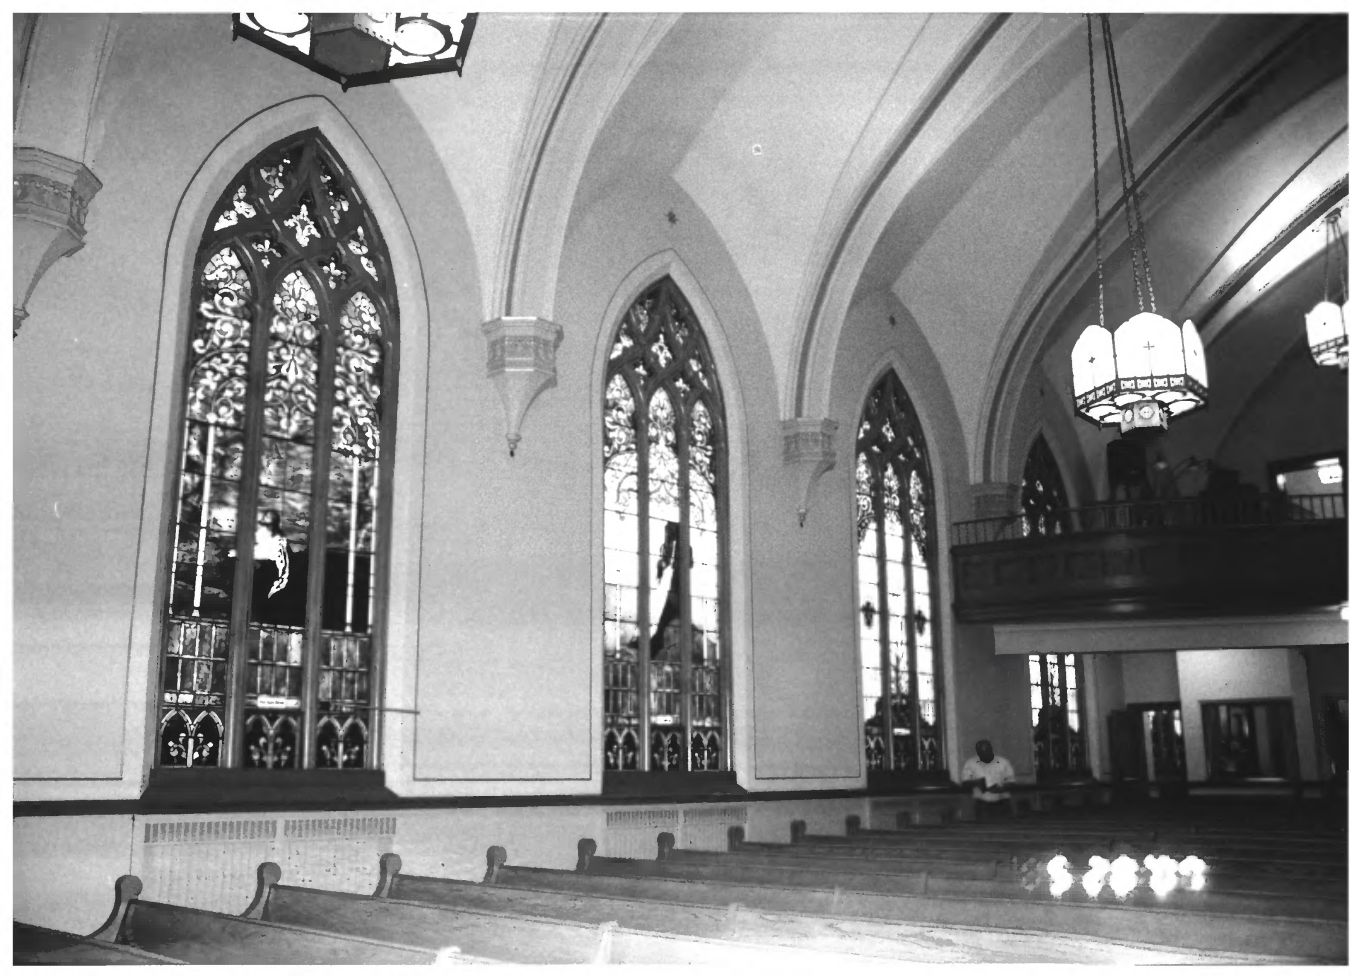

ST. PAUL EV. LUTHERAN CHURCH

APPLETON, OUTAGAMIE COUNTY, WI

PHOTO BY T. DVORAK, JUNE 2007

NEG. AT WISCONSIN STATE HISTORICAL SOCIETY

NAVE LOOKING WEST.

PHOTO 11 OF 16
ST. PAUL EV. LUTHERAN CHURCH
APPLETON, OUTAGAMIE COUNTY, WI
PHOTO BY T. DVORAK, JUNE 2007
NEG. AT WISCONSIN STATE HISTORICAL SOCIETY
NAVE NORTH WALL