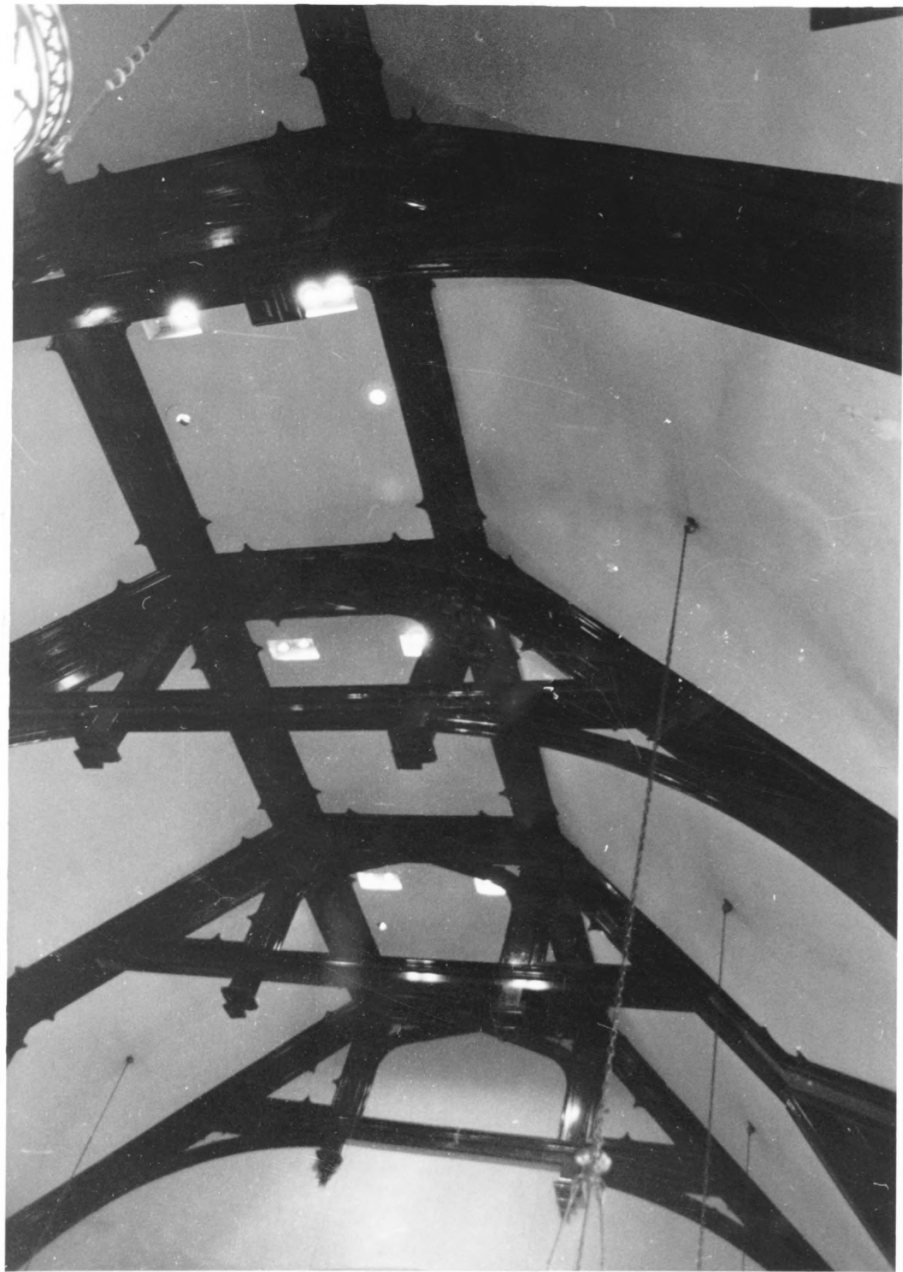

DOE MAY 22 1979

JUL 16 1979

EPISCOPAL
Fourth Ave. Methodist Church
318 W. St. Catherine Jefferson Co.
Louisville, Jefferson, Ky.
Diane Kane, March 1979
727 W. Main ,Louisville

Photo 7 of 7 Interior detail DOE
ceiling, hammerbeam trusses
JUL 18 1979