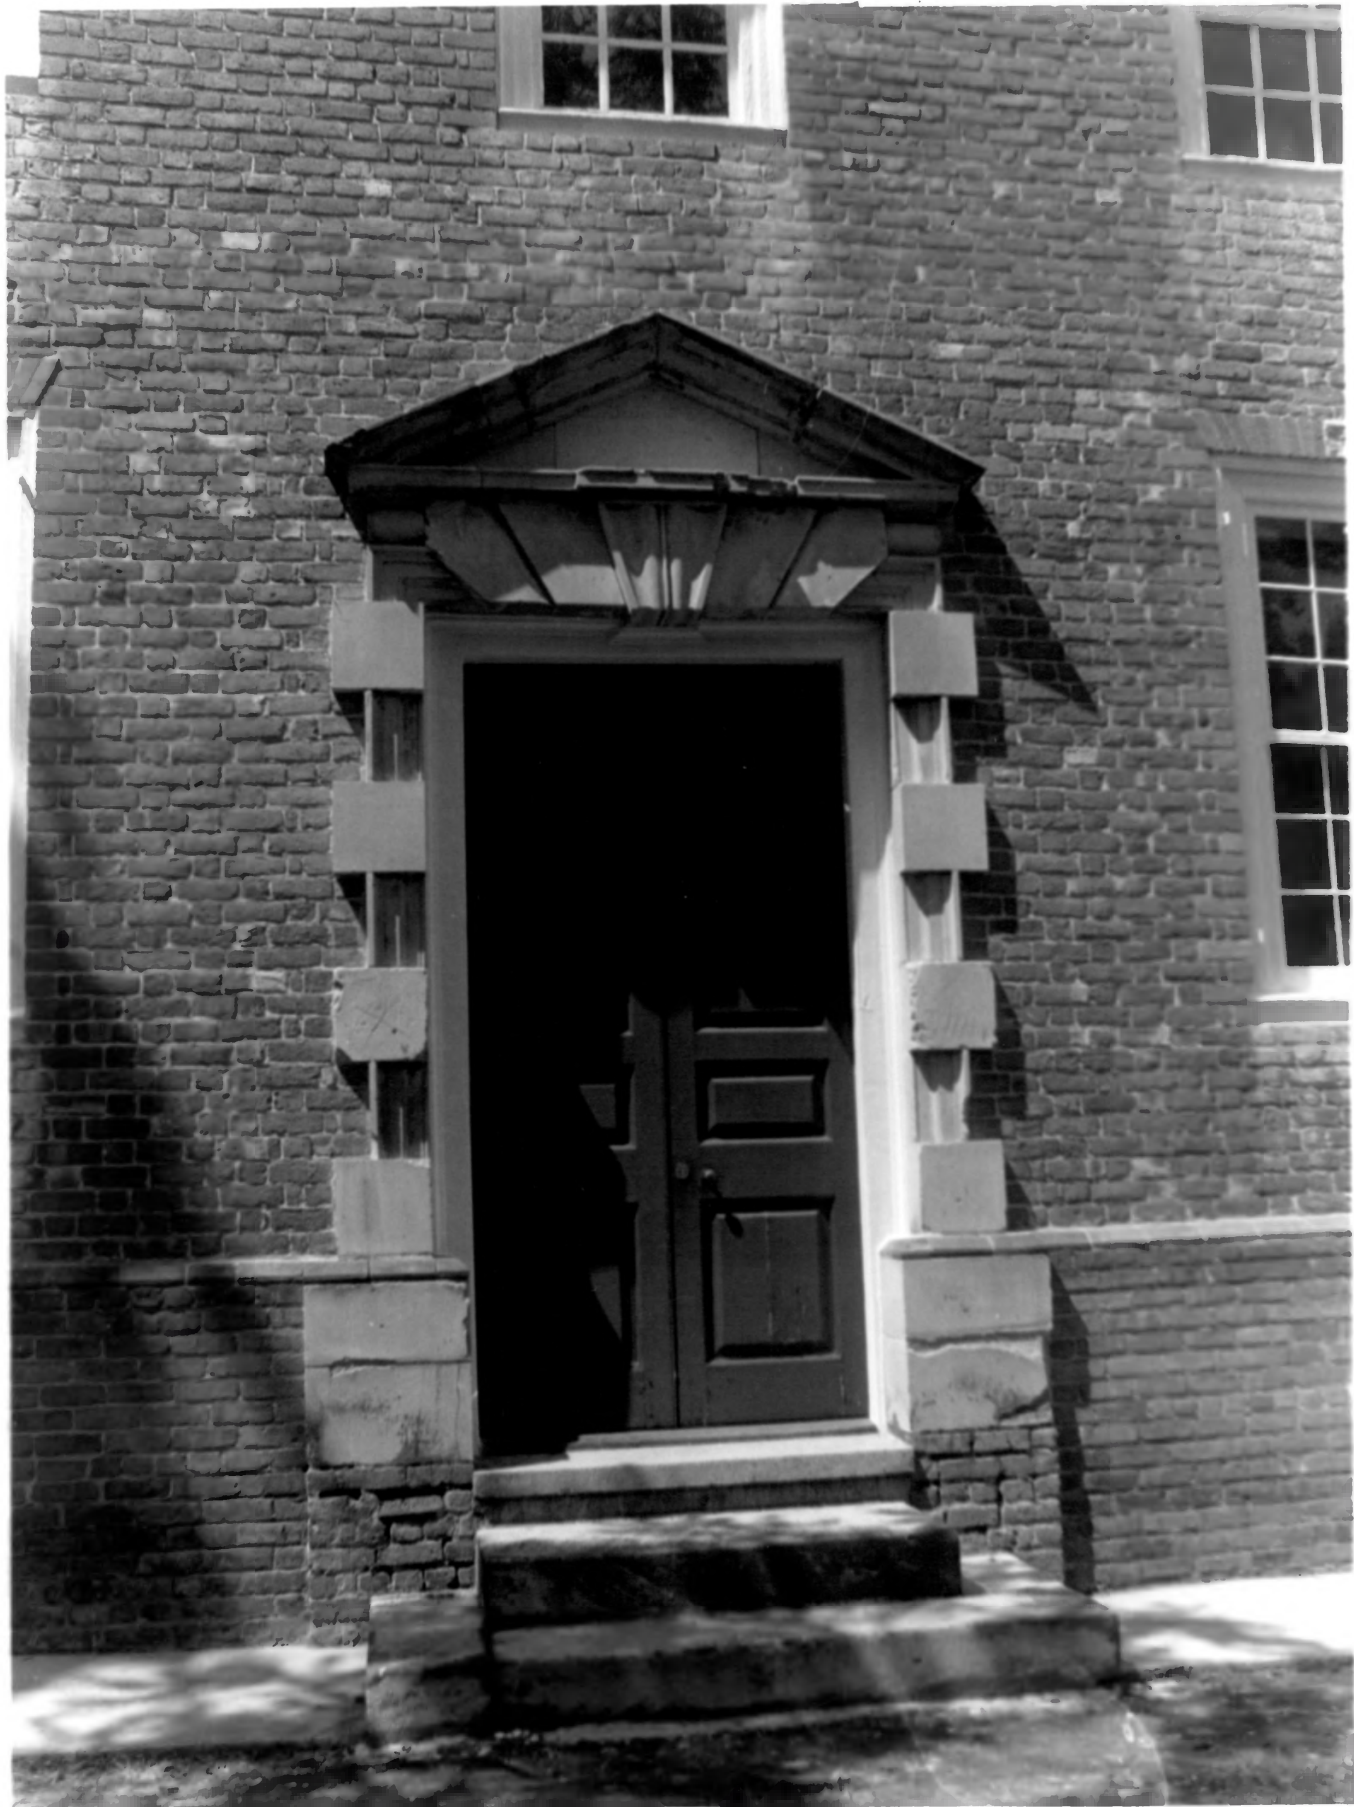

AQUIA EPISCOPAL CHURCH
Stafford Co, Va
Front Elevation
Photo: Sarah Driggs 1990

AQUIA EPISCOPAL CHURCH
Stafford Co, Va
View from North
Photo: Sarah Driggs 1990

AQUIA CHURCH
STAFFORD CO., VA

PHOTOGRAPHED BY SARAH S. DRIGGS
JULY 1990

NEGATIVE ON FILE AT VA. STATE LIBRARY
RICHMOND VA

AQUIA EPISCOPAL CHURCH
Stafford Co, Va
Front Elevation, Detail
Photo: Sarah Driggs 1990

AQUIA CHURCH

STAFFORD CO., VA

PHOTOGRAPHERS BY SARAH S. DRIGGS

JULY 1990