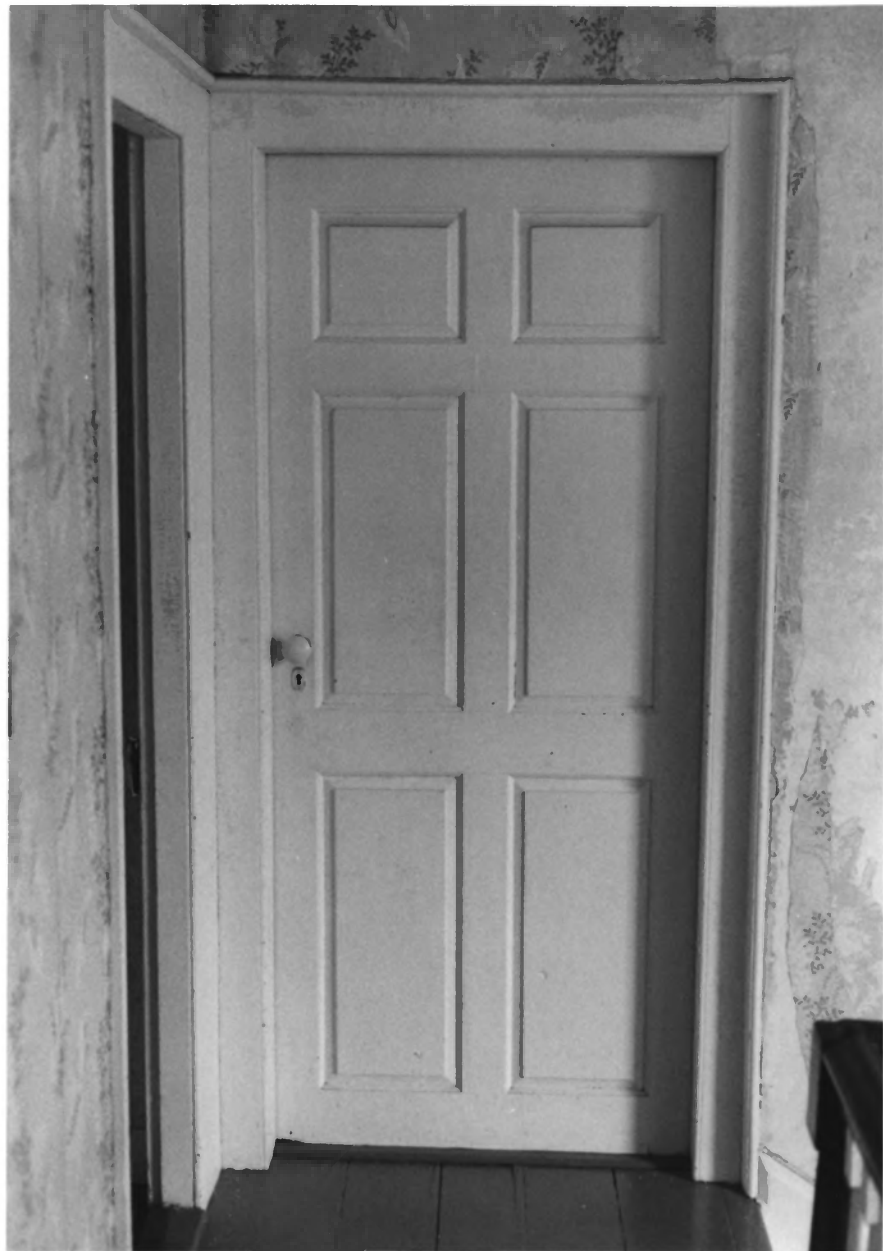

WESTOVER VICINITY, SOMERSET
COUNTY, MARYLAND

EAST BEDROOM MANTEL

9/91, PAUL TOWART,

PHOTOGRAPHER

WEC. / MD. HIST. TRUST

13/16

S-51

ARLINGTON

WESTOVER VICINITY, SOMERSET
COUNTY, MARYLAND

PARLOR MANTEL

9/91, PAUL TOWART, PHOTOGRAPHER
NEG. / M.D. HISTORICAL TRUST

19
/ 56

S. 51

ARLINGTON

WESTOVER VICINITY, SOMERSET
COUNTY, MARYLAND

WEST BEDROOM DOOR