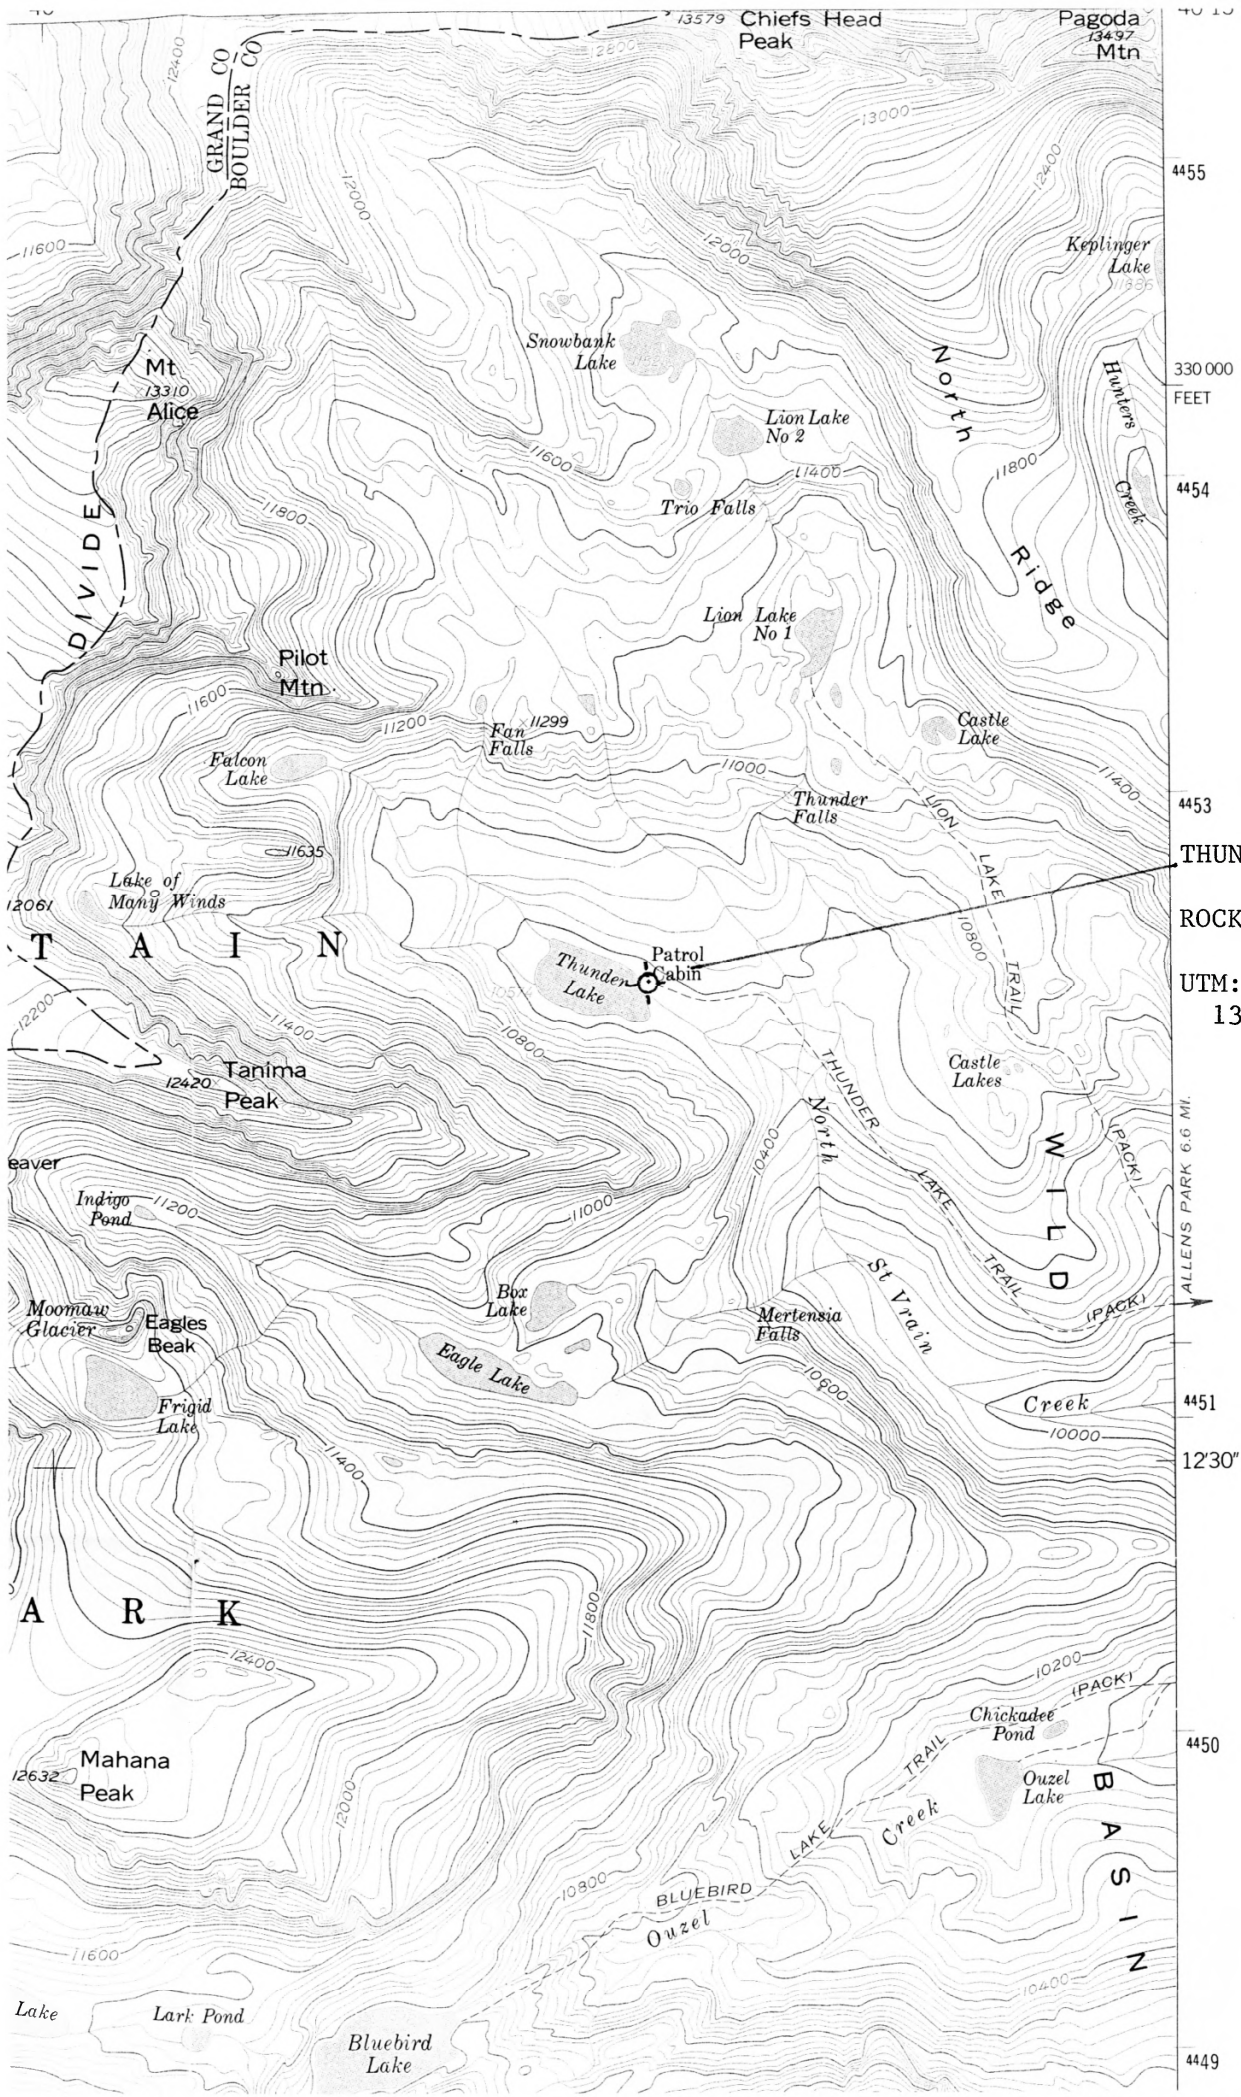

4455
330000
FEET
4454
4453
4451
1230"
4450
4449

THUNDER LAKE PATROL CABIN
(239)
ROCKY MOUNTAIN NATIONAL
PARK
UTM:
13/445180/4452410

ALLENS PARK 6.6 MI.