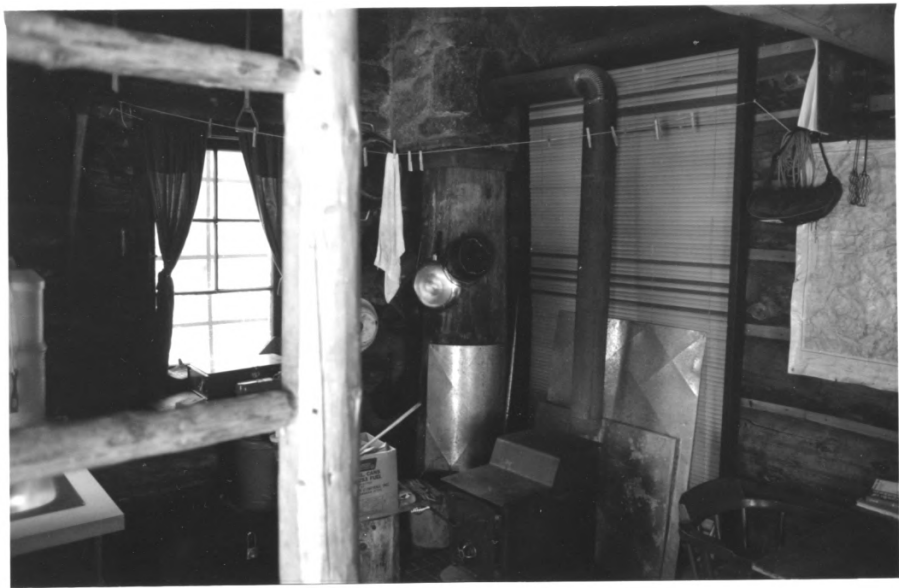

STUNDELAR LA/KE

Patrol

Camden

\* H-239

RMNP

8/83

Thunder Lake Patrol Cabin

MS-239