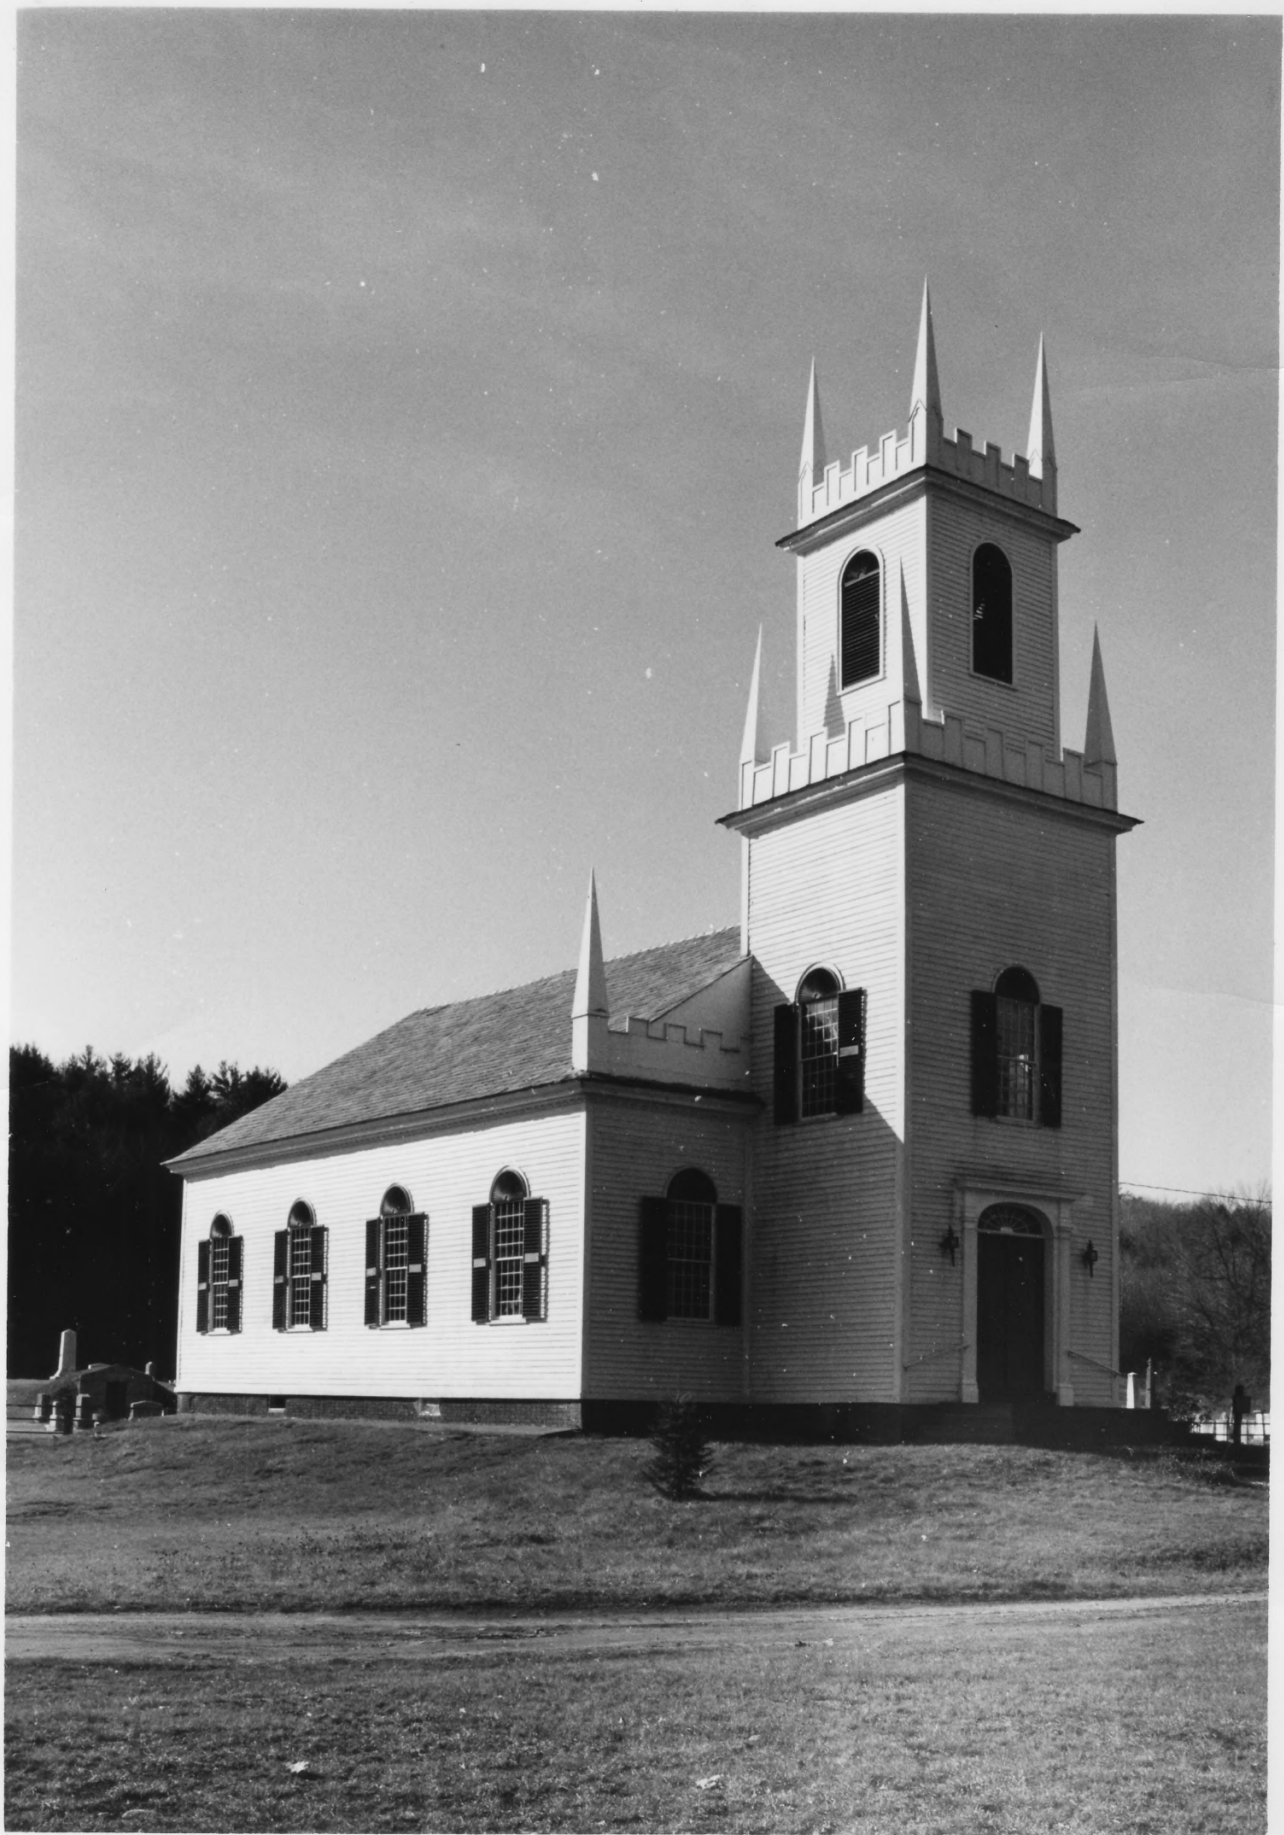

81-268

Christ Church
Guilford, Vermont
Credit: Hugh H. Henry
Date: November 1981
Negative filed at Vermont Division for
Historic Preservation
Description: West and south elevations;
environs. View looking northeast.
Photograph 1

81-288

Christ Church
Guilford, Vermont
Credit: Hugh H. Henry
Date: November 1981
Negative filed at Vermont Division for
Historic Preservation
Description: East and north elevations.
View looking southwest.
Photograph 2