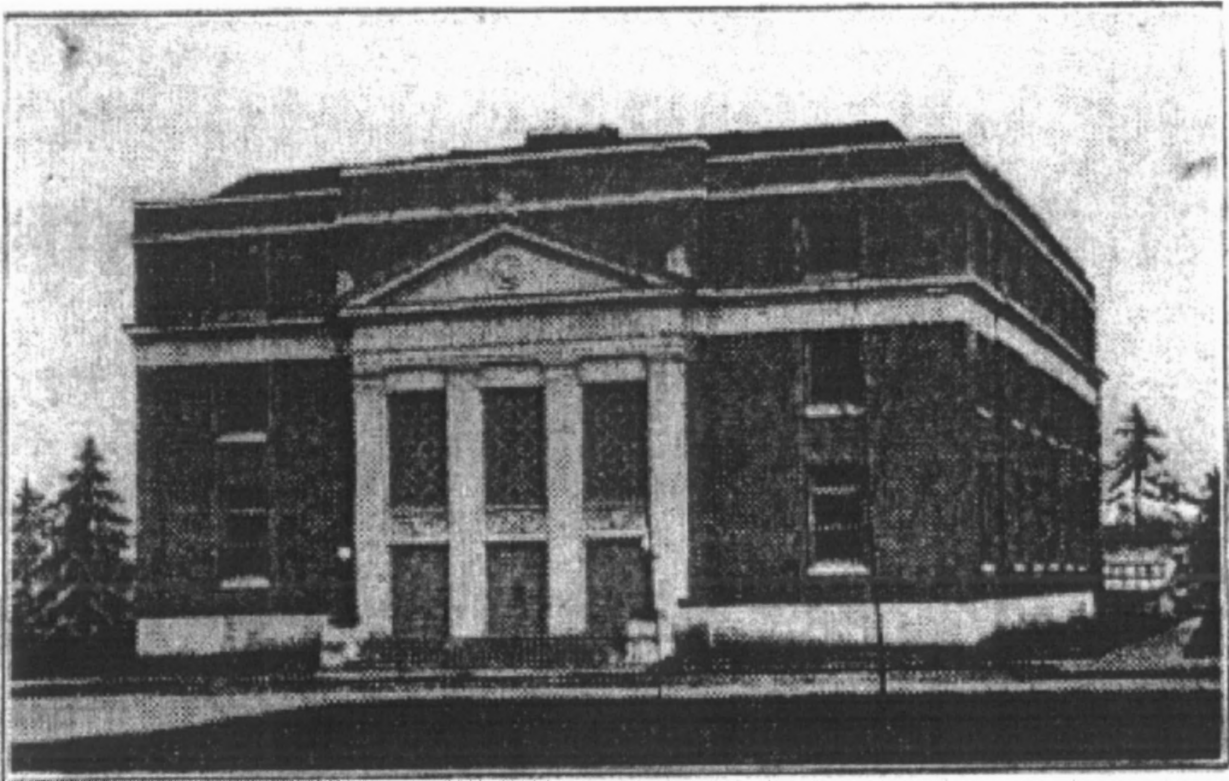

Multnomah Co. OR

#17

Mount Hood Masonic Temple, 1931
Multnomah County, Oregon

Photo By Jack Bartlett, Courtesy of the
Masonic Grand Lodge of Oregon

Mount Hood Masonic Temple, 192
Multnomah County, Oregon

The Masonic Analyst, June 1923

*One of Portland's Finest,
Mt. Hood Lodge No. 157*

Mount Hood Masonic Temple
Multnomah County, Oregon

The Masonic Analyst, June 1923

Lodge Room and Stage, Mt. Hood Lodge No. 157 Portland

Mount Hood Masonic Temple
Multnomah County, Oregon

The Masonic Analyst, June 1923

Banquet and Ball Room, Mt. Hood Lodge No. 157, Portland

Mount Hood Masonic Temple, c. 196
Multnomah County, Oregon

Photo by Thomas Robinson, Courtesy of
McMenamin's Pubs and Breweries