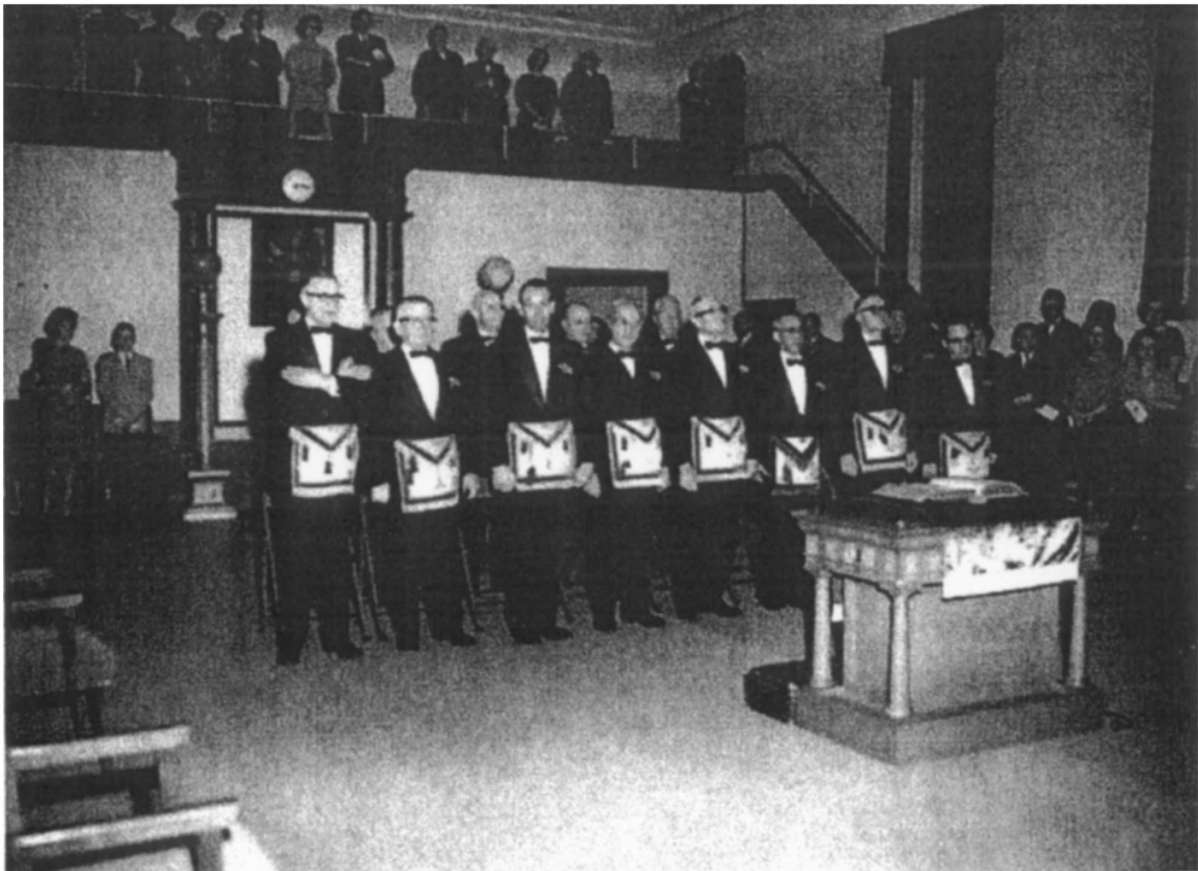

*One of Portland's Finest,
Mt. Hood Lodge No. 157*

Mount Hood Masonic Temple
Multnomah County, Oregon

The Masonic Analyst, June 1923

Lodge Room and Stage, Mt. Hood Lodge No. 157 Portland

Mount Hood Masonic Temple
Multnomah County, Oregon

The Masonic Analyst, June 1923

Banquet and Ball Room, Mt. Hood Lodge No. 157, Portland

Mount Hood Masonic Temple, c. 196
Multnomah County, Oregon

Photo by Thomas Robinson, Courtesy of
McMenamin's Pubs and Breweries