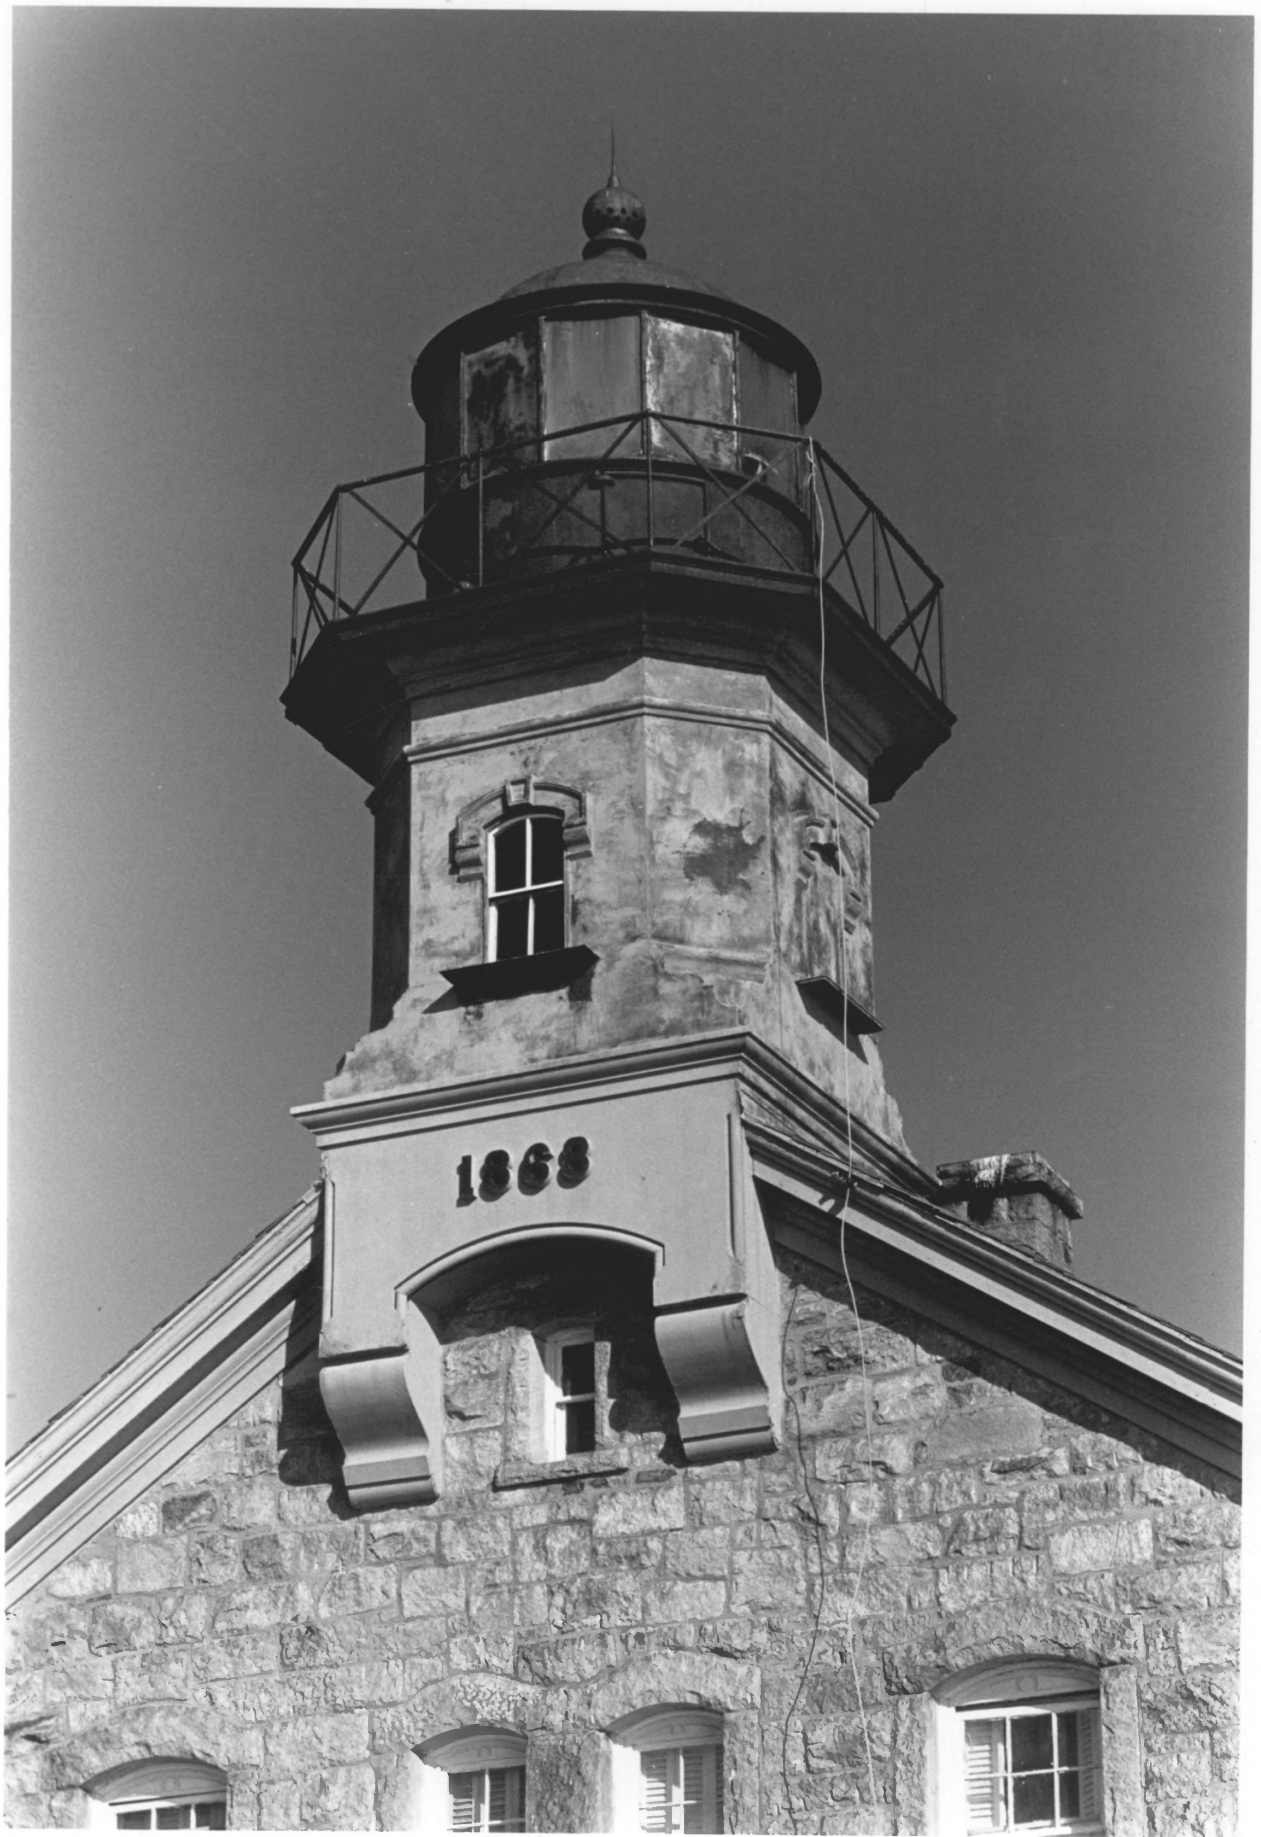

NORWALK Island Lighthouse
(Sheffield Island Lighthouse)

NORWALK, CT - FAIRFIELD COUNTY

Photo 10F12

NORWALK Island Lighthouse
(Sheffield Island Lighthouse)

NORWALK, CT - FAIRFIELD COUNTY
Photo 2 of 12

NORWAIK Island Lighthouse
(Sheffield Island Lighthouse)