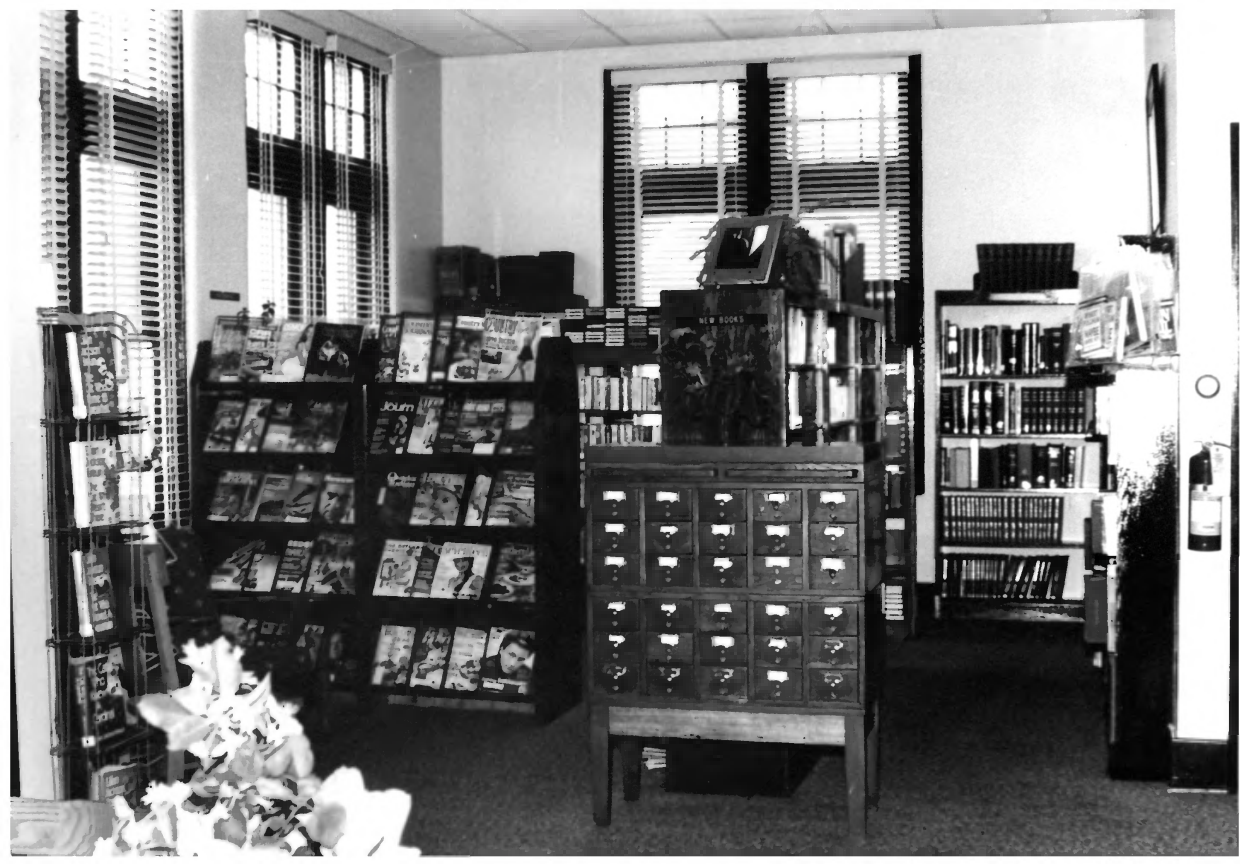

Kirklin Public Library

Clinton Co. IN

Mary Patchett

5 May 1994

94 W. Co. Rd. 400 N, Frankfort IN 46041

Interior, reading room, camera facing south

#6.

Kirklin Public Library