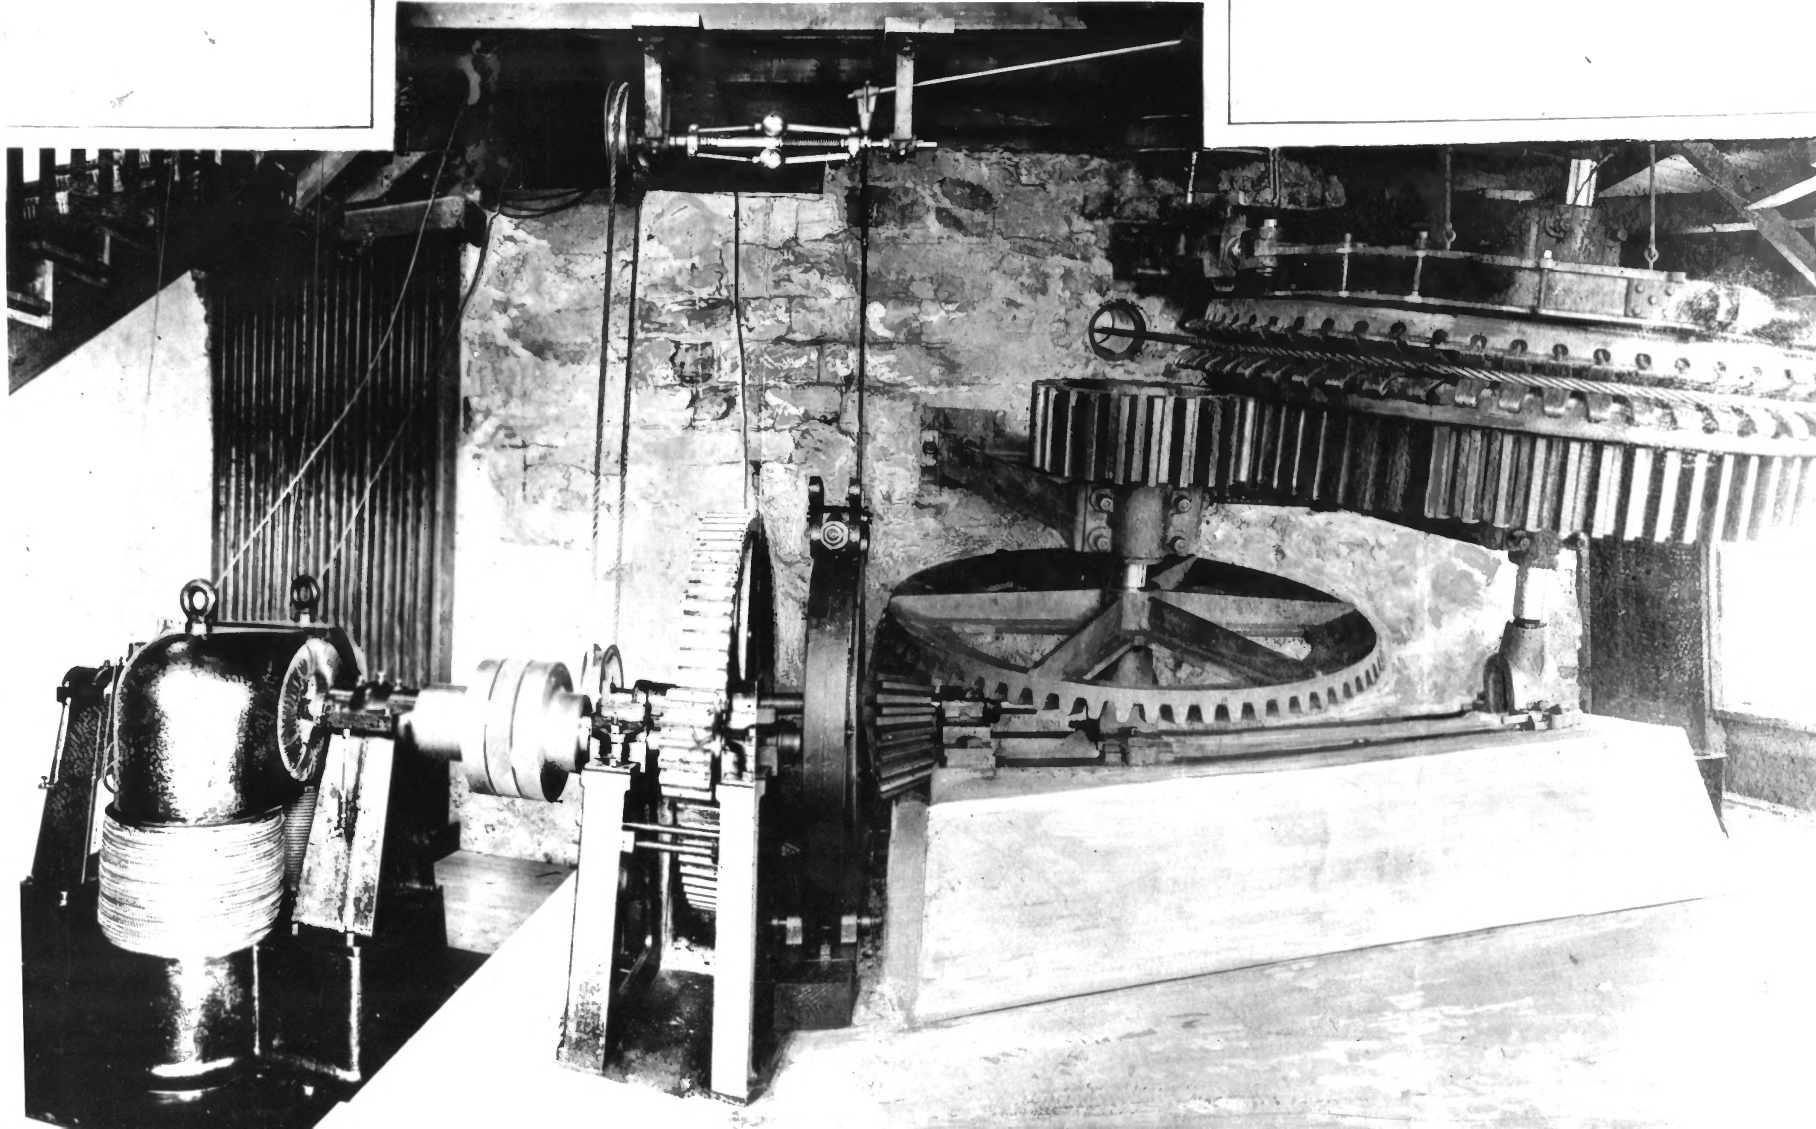

MT LOWE RAILWAY-5

h8

ECHO MOUNTAIN  
3200 FT. ABOVE SEA LEVEL

PACIFIC ELECTRIC  
RAILWAY  
3

MT LOWE RAILWAY - 6

SP

MT LAWE RAILWAY - 7

ECHO MOUNTAIN HOUSE