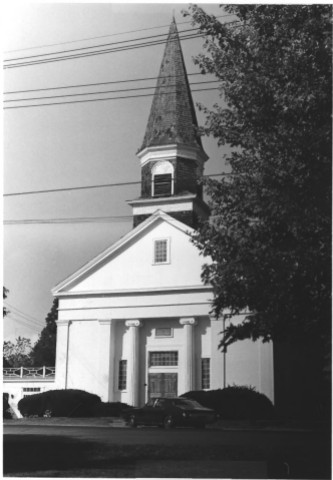

PRINTED BY THE UNIVERSITY OF MICHIGAN LIBRARY

1964