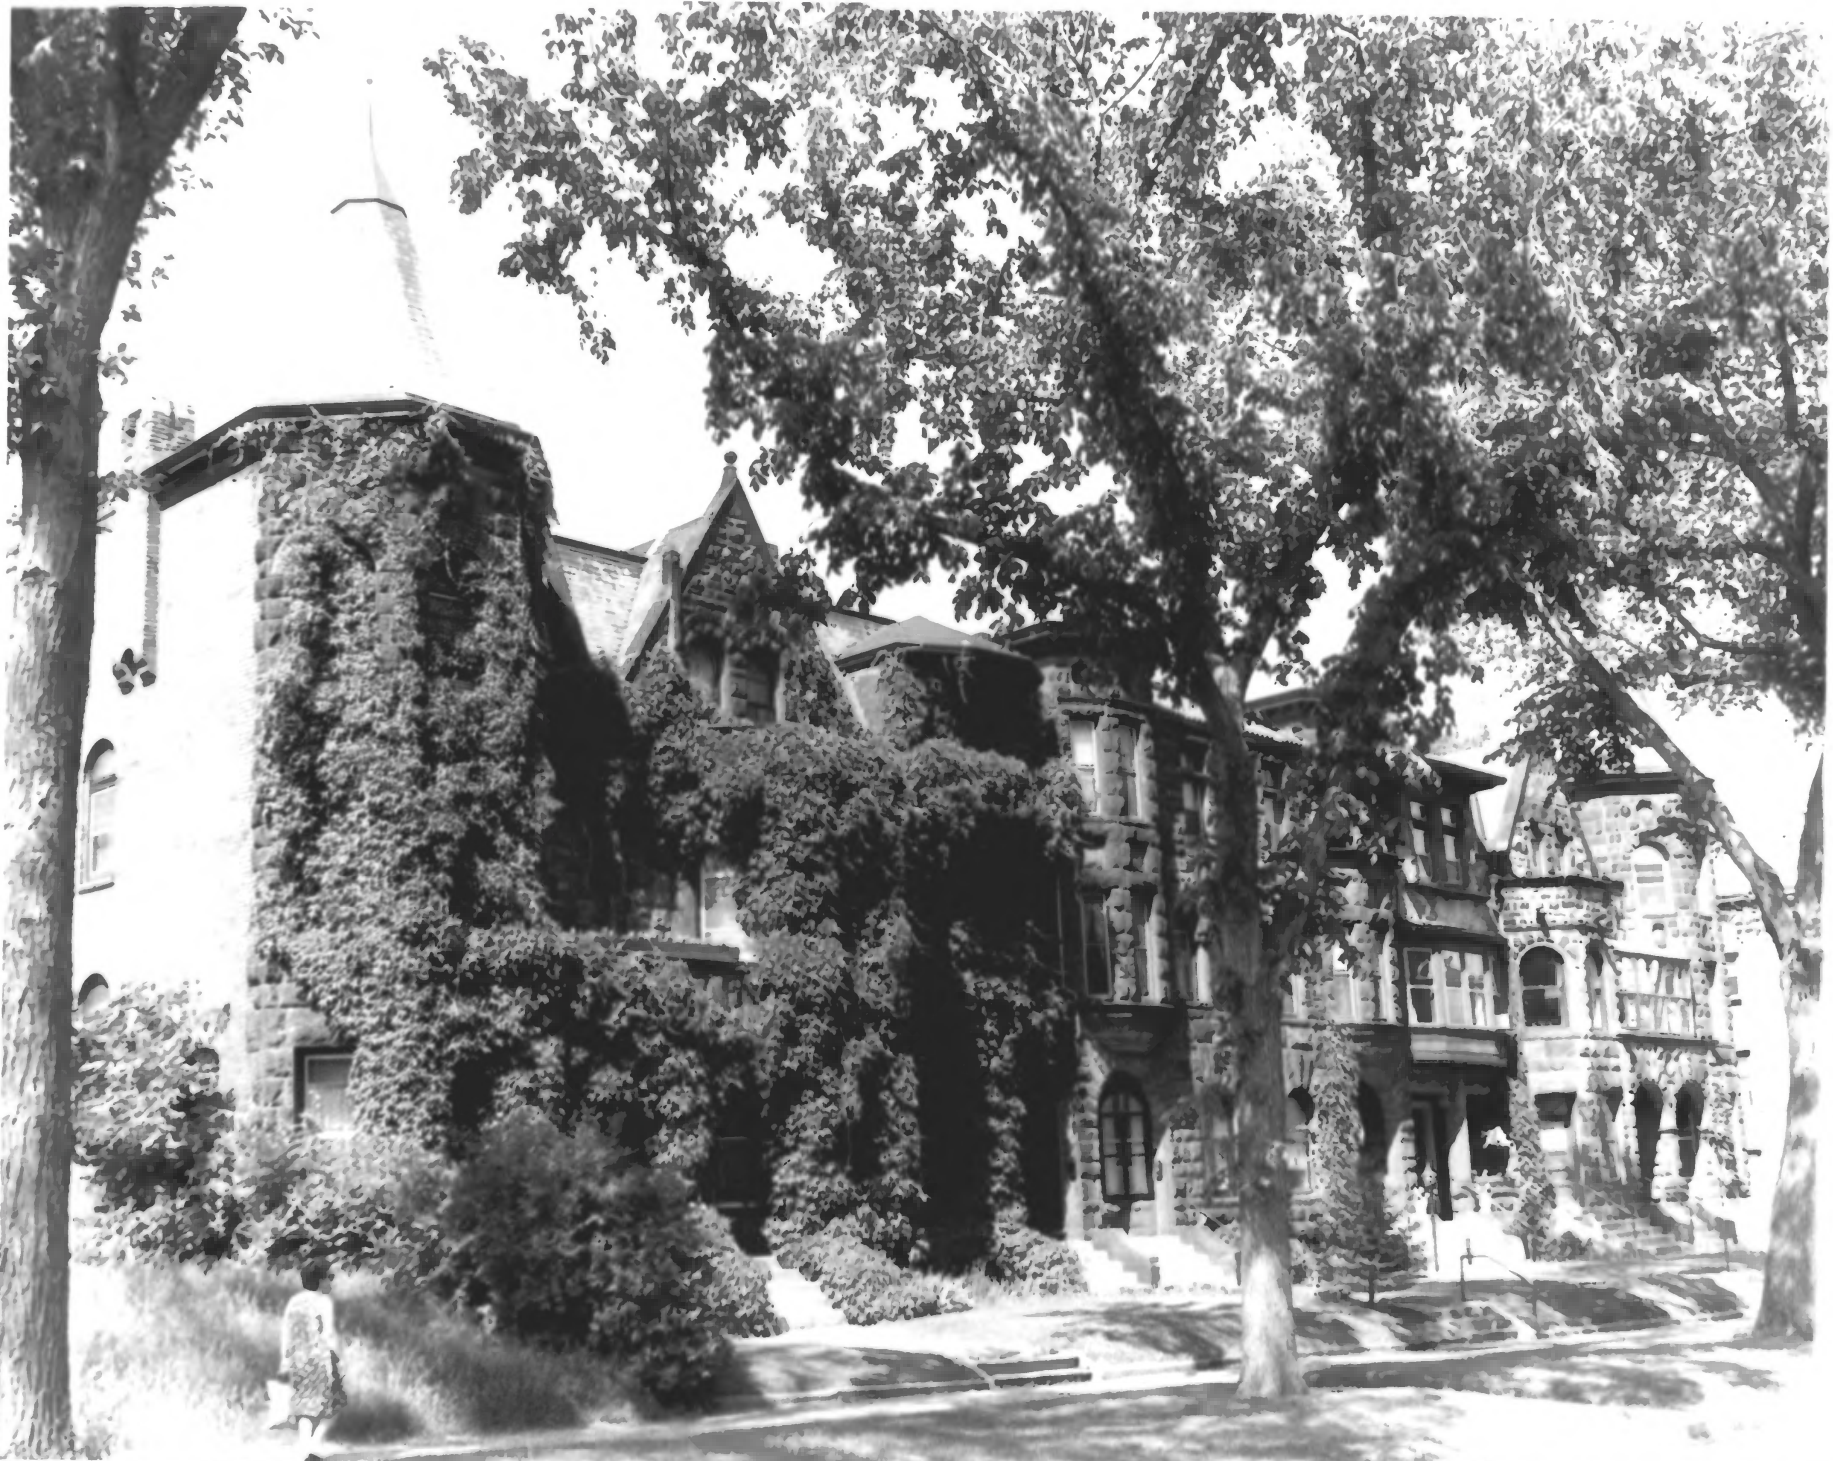

F. Scott Fitzgerald Houses (Summit Terrace), St. Paul, Minnesota

NPS Photo 1971

F. Scott Fitzgerald House (Summit Terrace), St. Paul, Minnesota

NPS Photo 1971

F. Scott Fitzgerald House, St. Paul, Minnesota (No. 593 Summit Avenue),  
Fitzgerald family residence, 1914-1918)

NPS Photo 1971

F. Scott Fitzgerald House, 599 Summit Avenue, St. Paul, Minnesota NPS Photo, 1971

4/FITZ

F. Scott Fitzgerald House,

St. Paul, Ramsey County, MN

Courtesy of HABS

F. Scott Fitzgerald House, St. Paul, Minnesota  
(staircase at No. 599 Summit Avenue)