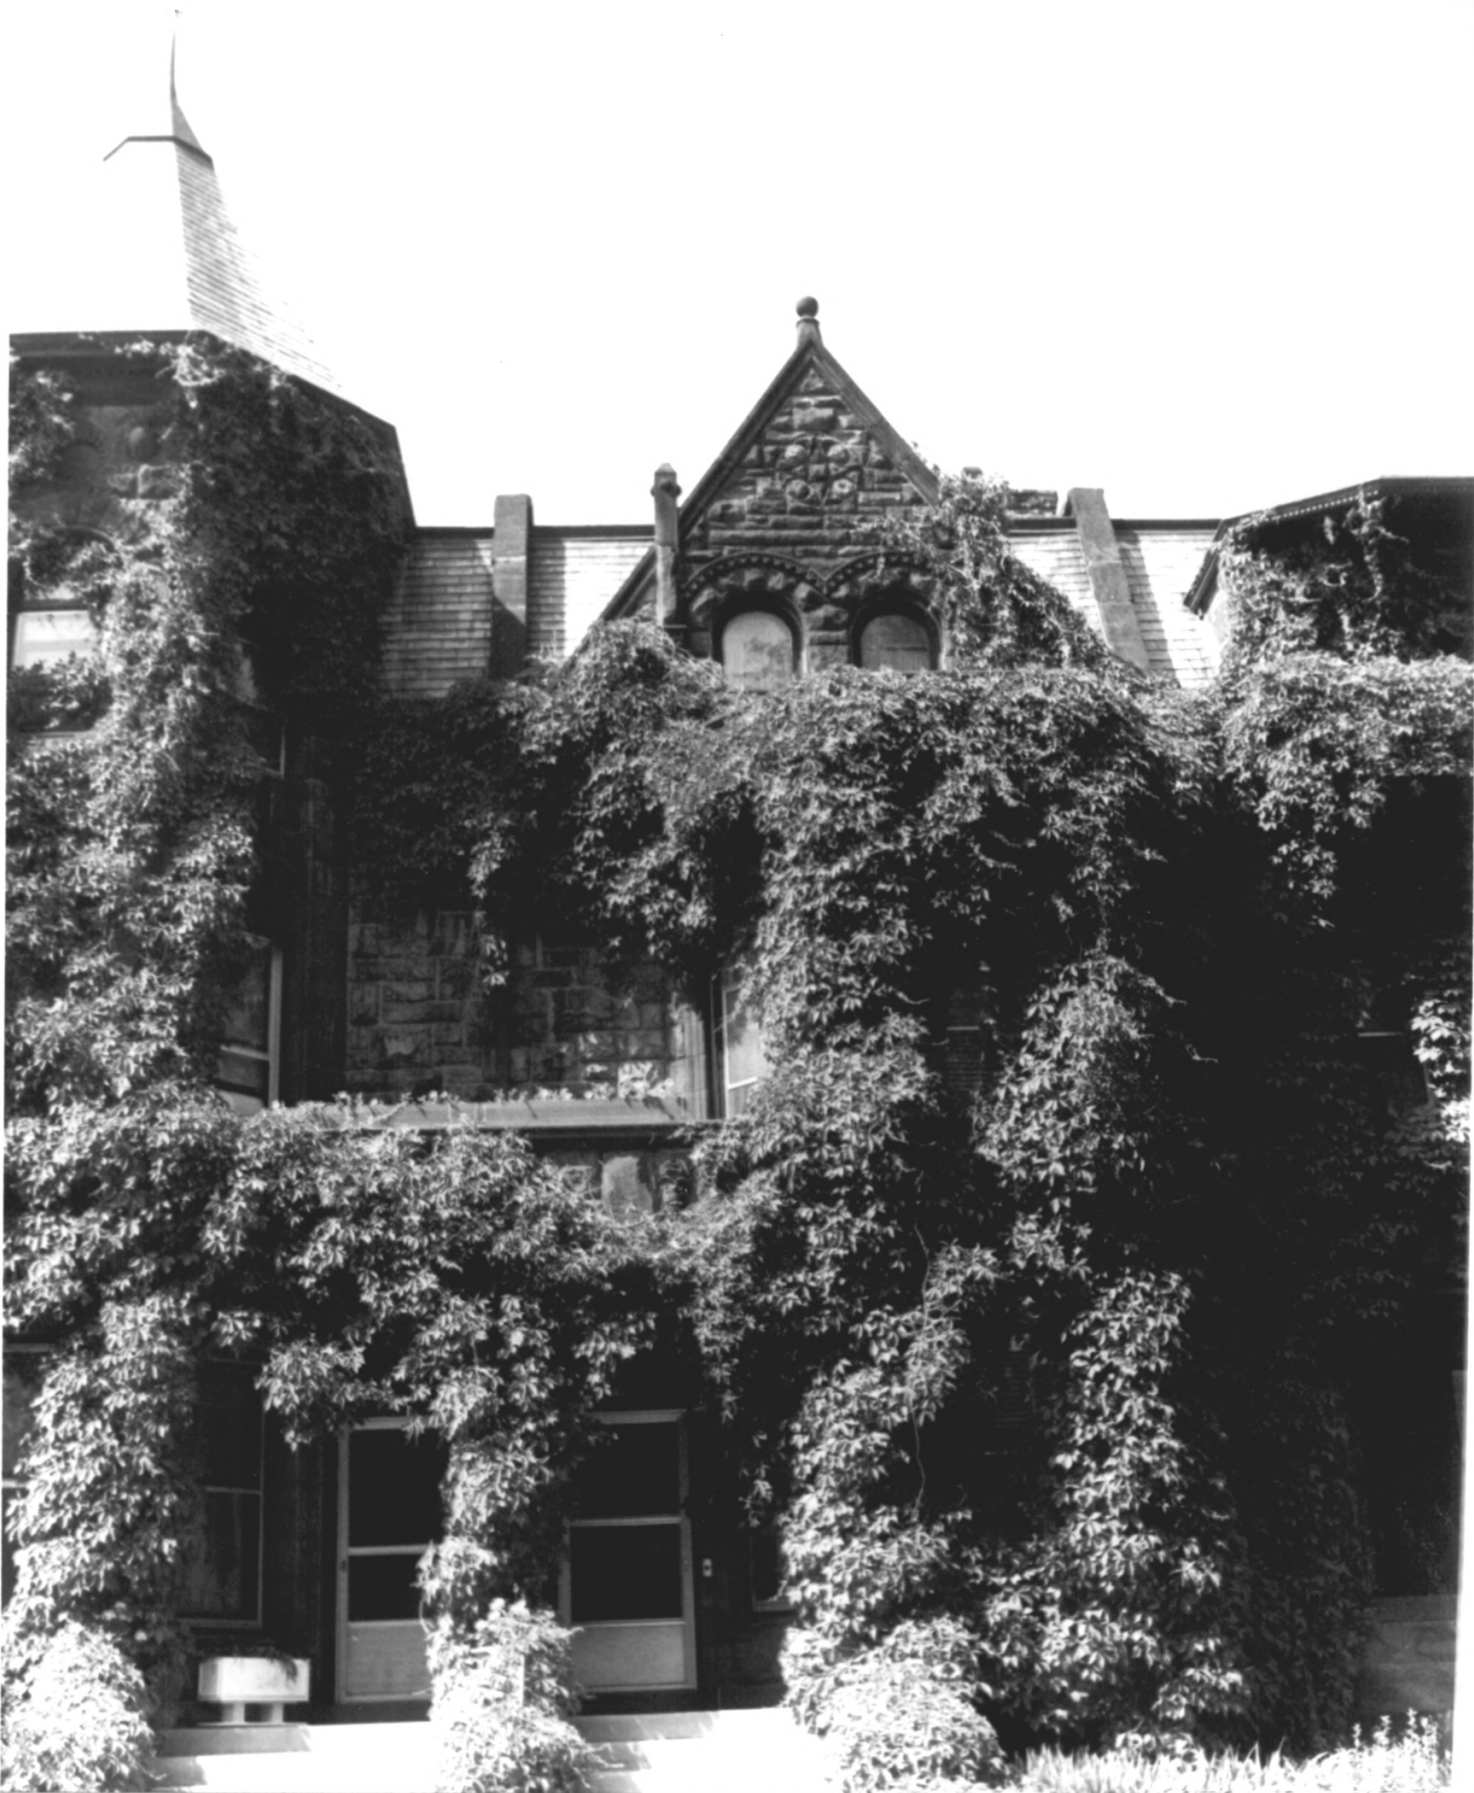

F. Scott Fitzgerald Houses (Summit Terrace), St. Paul, Minnesota

NPS Photo 1971

F. Scott Fitzgerald House (Summit Terrace), St. Paul, Minnesota

NPS Photo 1971

F. Scott Fitzgerald House, St. Paul, Minnesota (No. 593 Summit Avenue),  
Fitzgerald family residence, 1914-1918)

NPS Photo 1971

F. Scott Fitzgerald House, 599 Summit Avenue, St. Paul, Minnesota NPS Photo, 1971

4/FITZ

F. Scott Fitzgerald House,

St. Paul, Ramsey County, MN

Courtesy of HABS

F. Scott Fitzgerald House, St. Paul, Minnesota  
(staircase at No. 599 Summit Avenue)