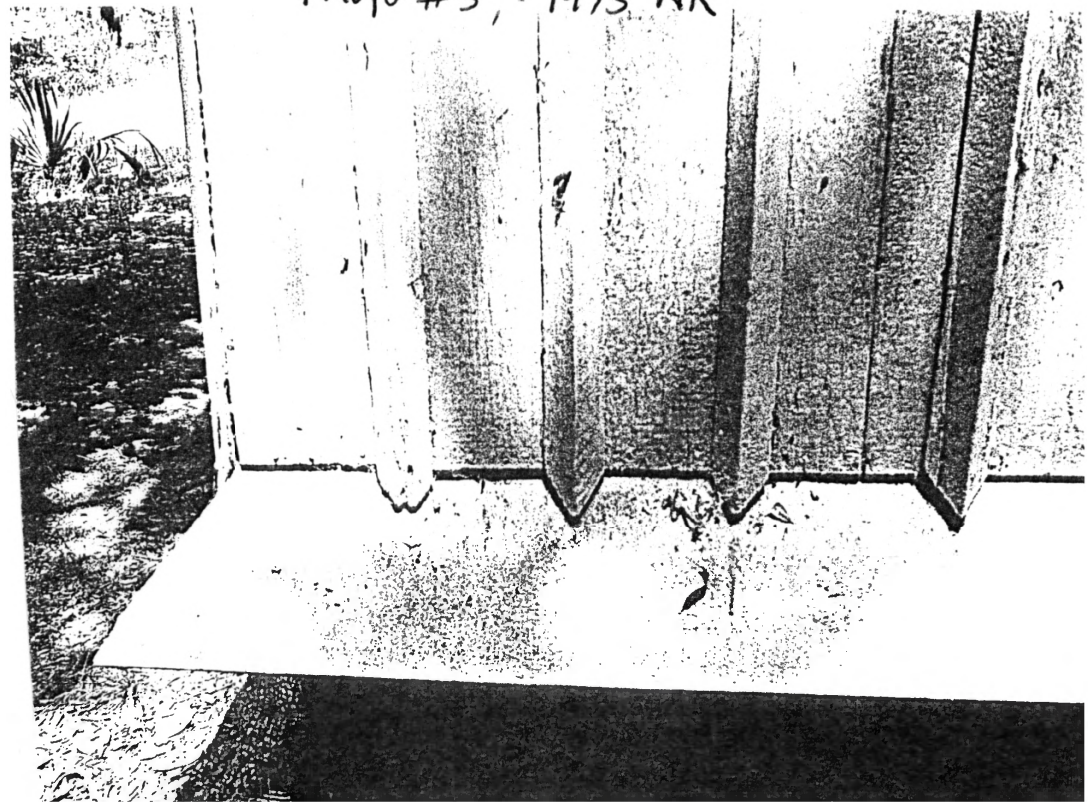

PHOTO #3, - 1973 NR