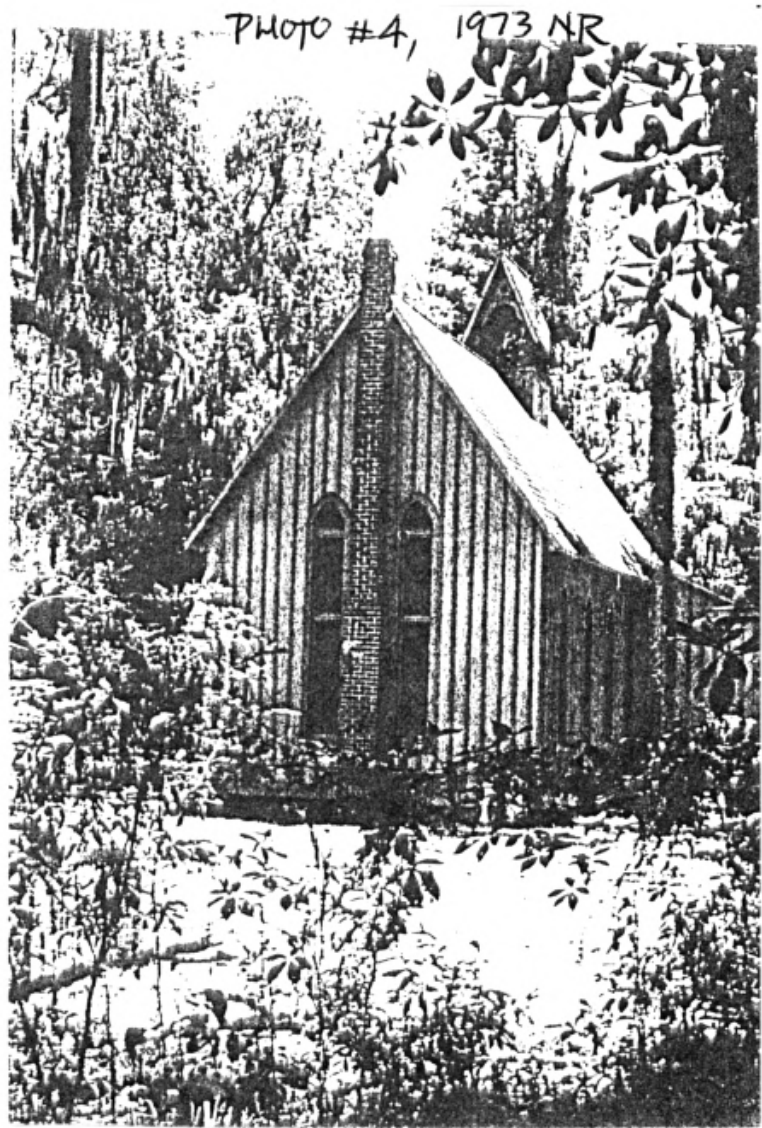

PHOTO #4, 1973 NR