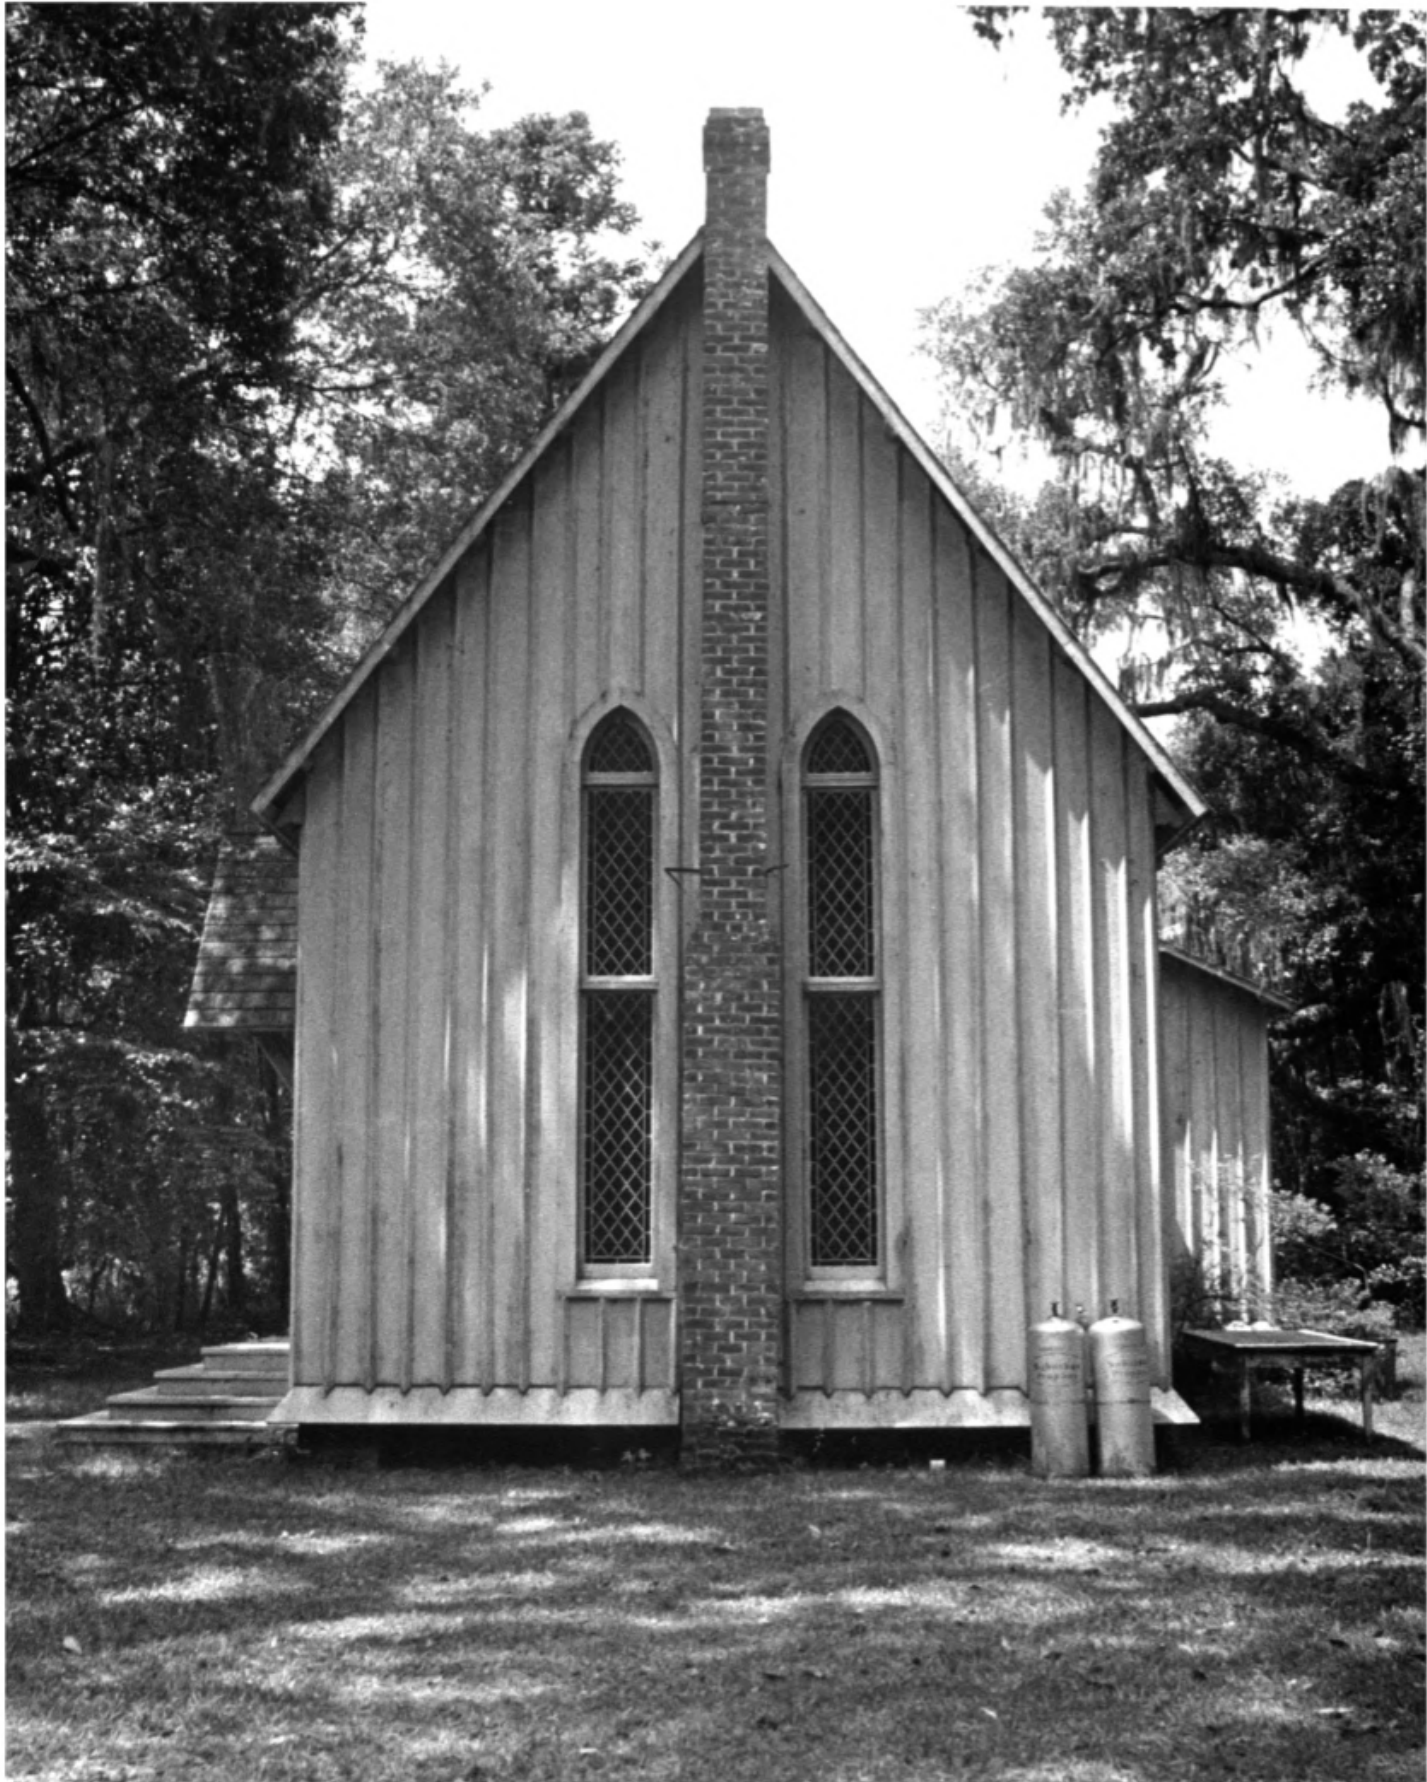

NEGATIVE FILED AT:

Division of Archives, History, & Records Mgt.

4. IDENTIFICATION

DESCRIBE VIEW, DIRECTION, ETC.

East elevation - Main facade

SEE INSTRUCTIONS

UNITED STATES DEPARTMENT OF THE INTERIOR  
NATIONAL PARK SERVICE