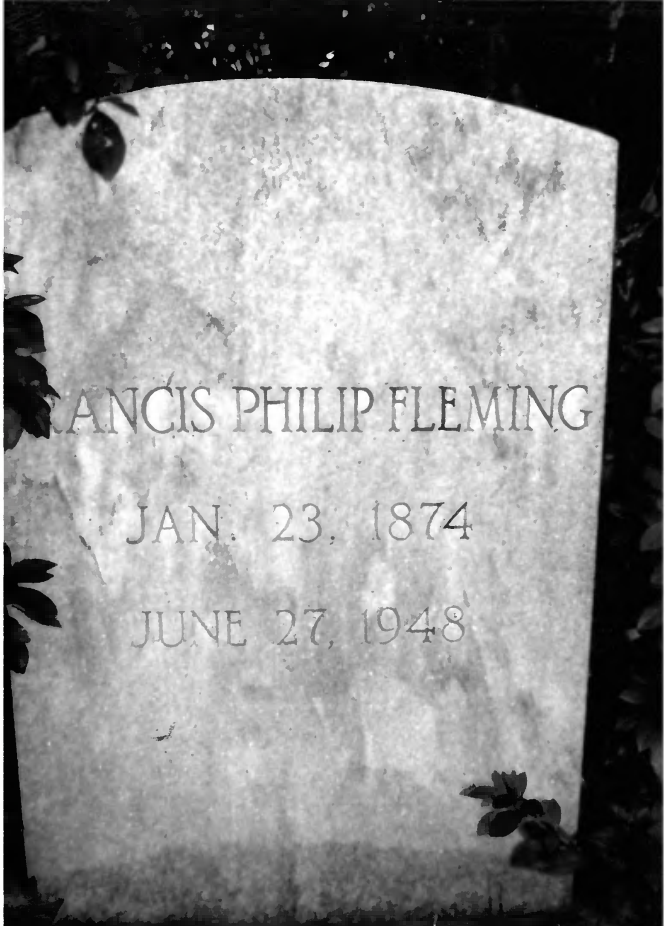

APRIL 6, 1878

ST MARGARET'S CH & # 16  
CEMETERY, GREEN COVE

Margaret Fleming's

marker is a reproduction.

The original was stolen

several years ago.

SPR, CLAY  
CO., FL

FRANCIS PHILIP FLEMING