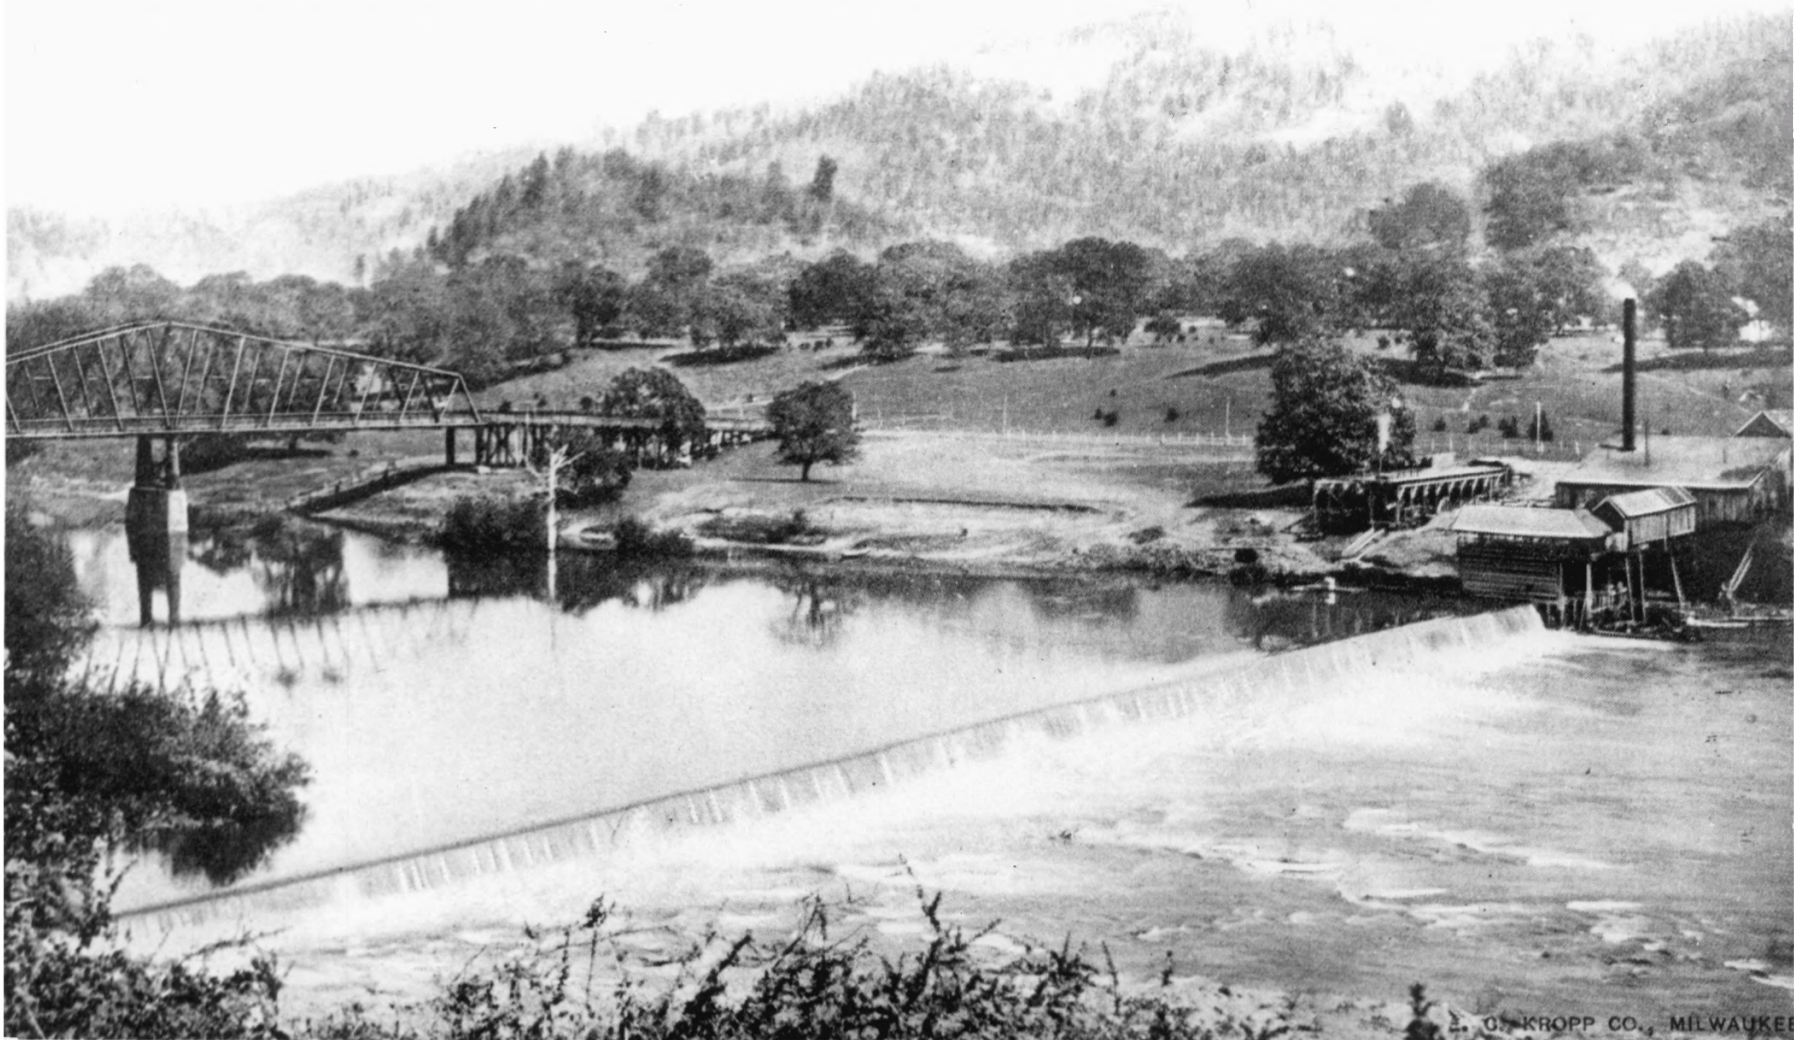

Winchester Power Dam in North Umpqua River, near Roseburg, Oregon.

WINCHESTER DAM

WINCHESTER, Douglas Cty OR 97401

1 OF 10

This photograph is issued for reference use only. It is not to be copied for resale. Permission for use in a publication, film or video production must be requested in writing from the photographic department: