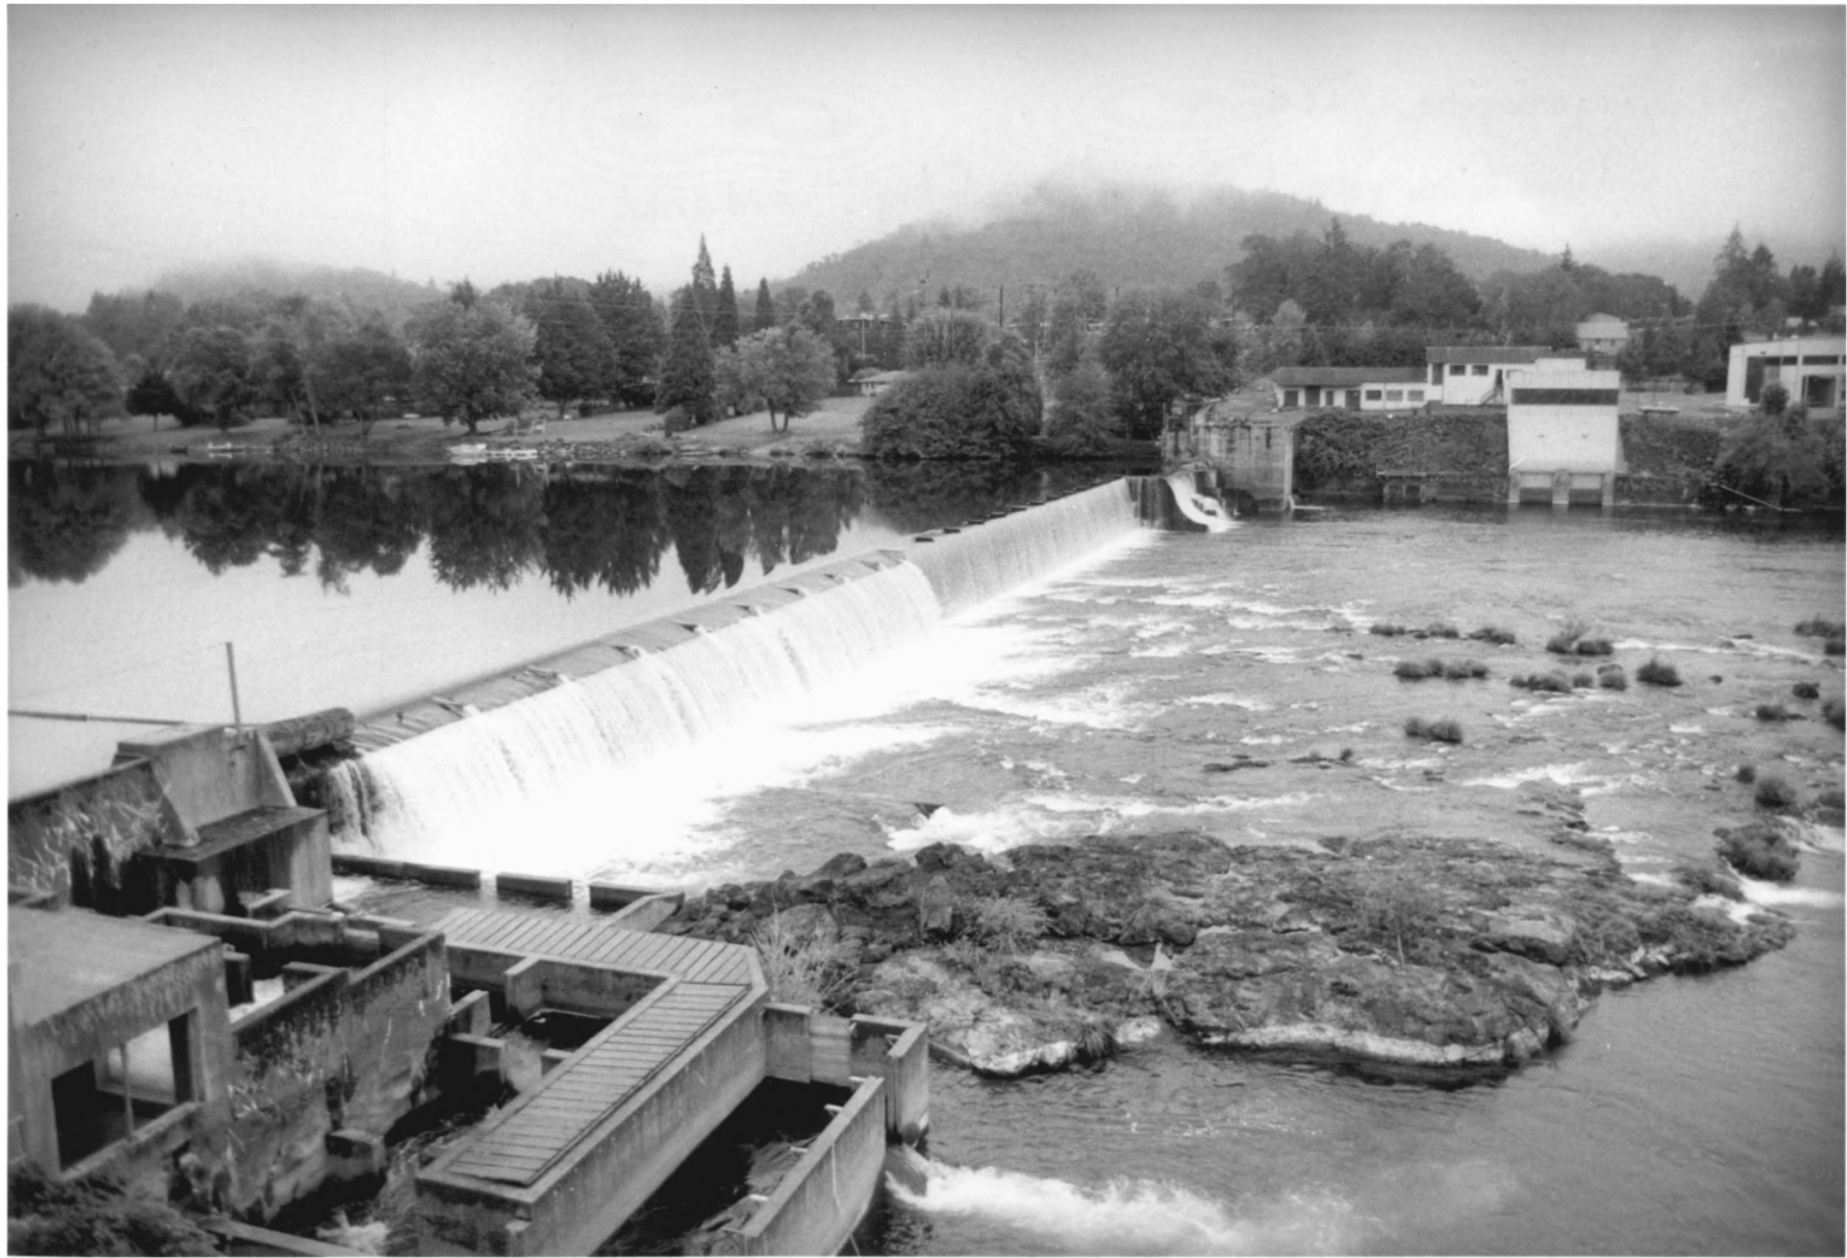

Winchester Power Dam in North Umpqua River, near Roseburg, Oregon.

WINCHESTER DAM

WINCHESTER, Douglas Cty OR 97401

1 OF 10

This photograph is issued for reference use only. It is not to be copied for resale. Permission for use in a publication, film or video production must be requested in writing from the photographic department:

3 of 10

Wincheston Dam

Wincheston, Douglas City

GRABCOY

4 of 10

Winchester Dam

Winchester, Douglas City

ORACON