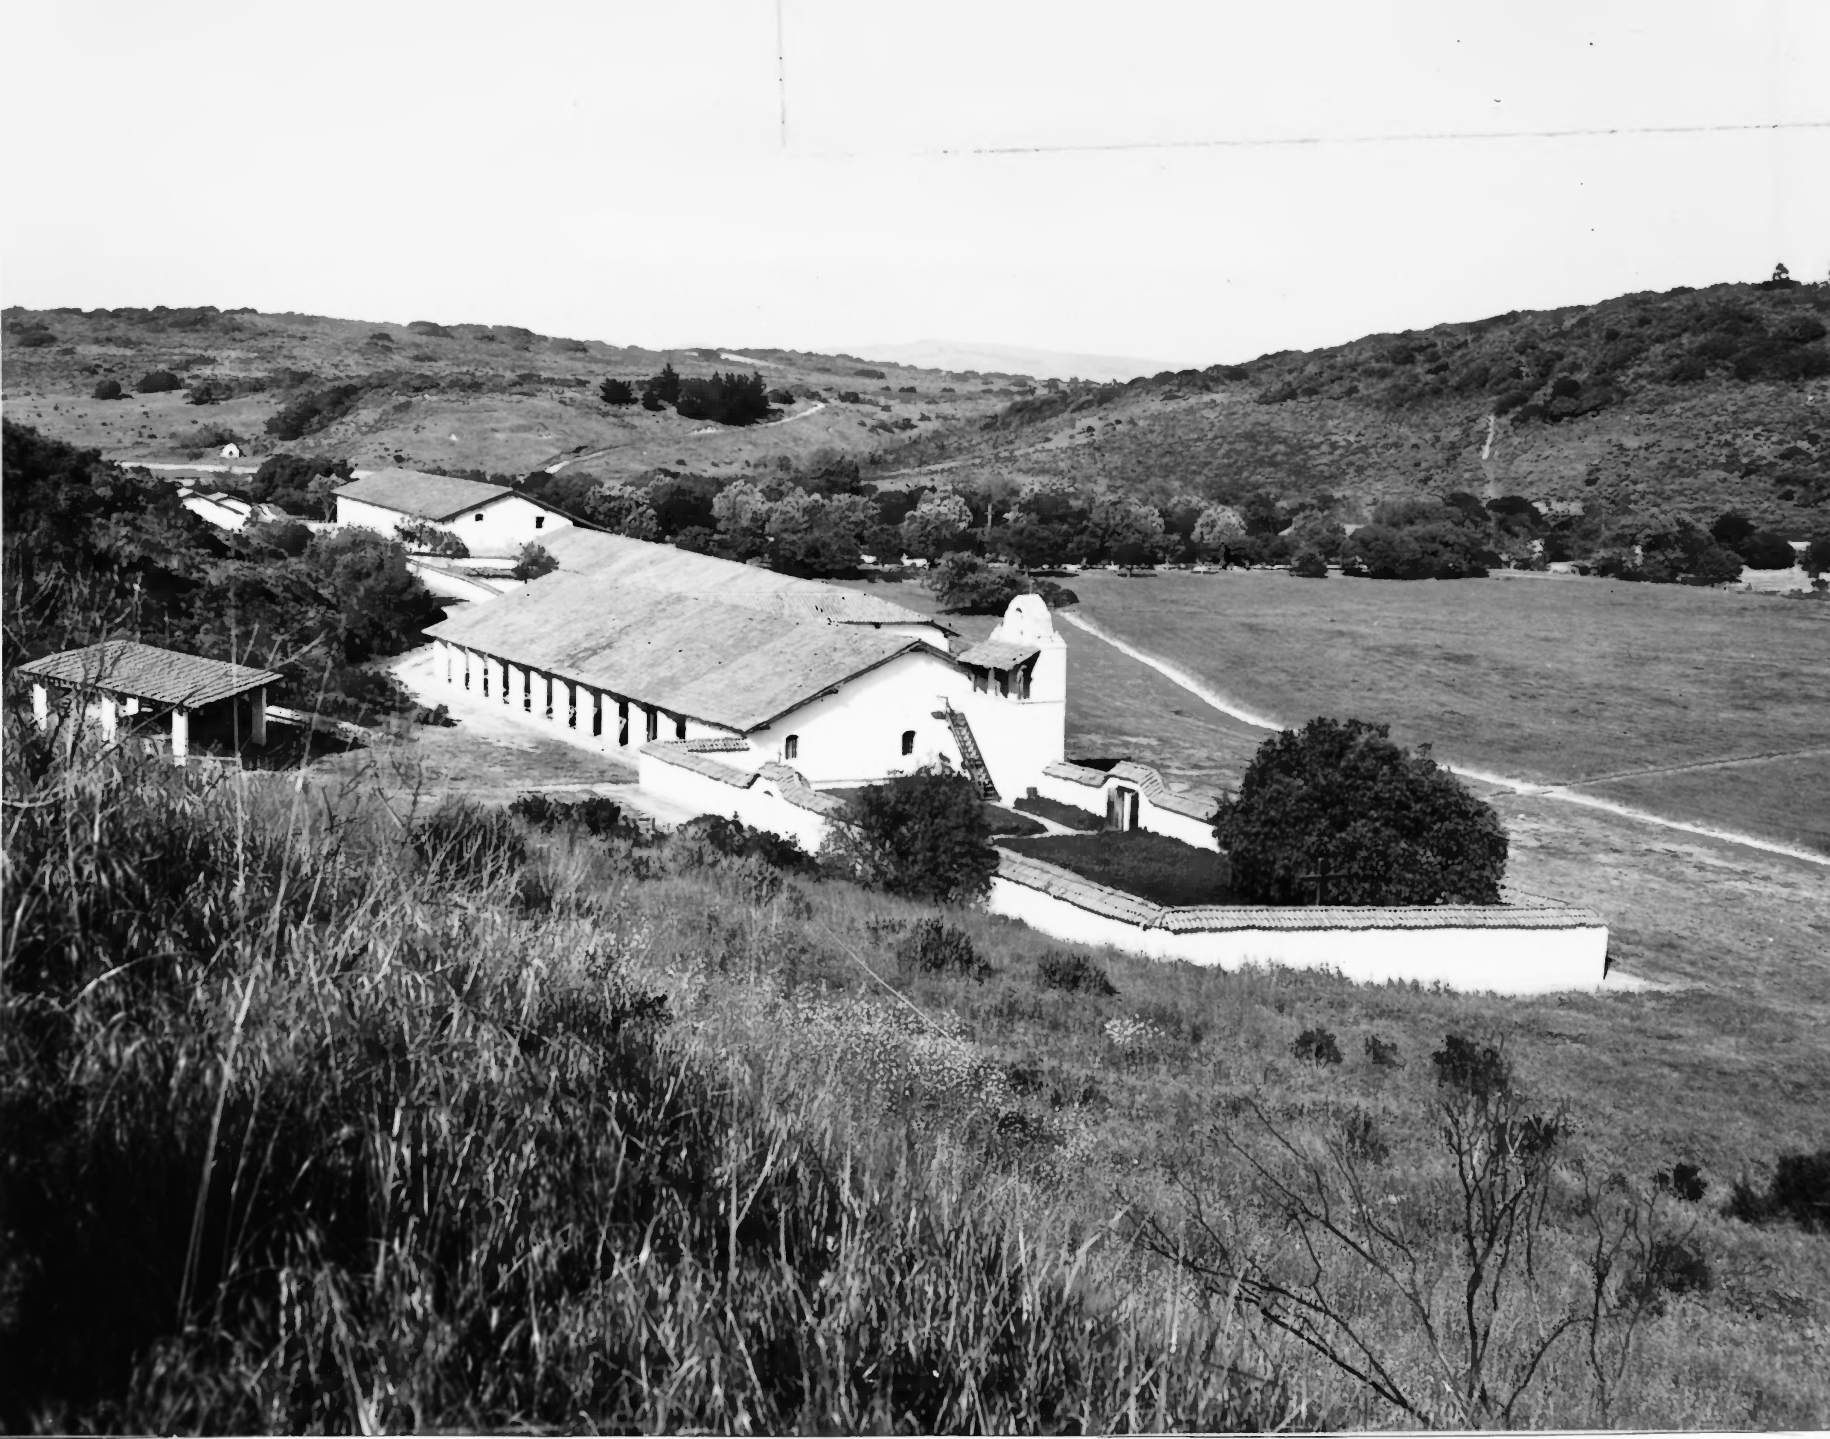

Santa Barbara

STATE

California

**3 PHOTO REFERENCE**

PHOTO CREDIT none listed

DATE OF PHOTO 1937

NEGATIVE FILED AT

unknown

**4 IDENTIFICATION**

DESCRIBE VIEW, DIRECTION, ETC. IF DISTRICT, GIVE BUILDING NAME & STREET

PHOTO NO.

A panoramic view of the restoration of La Purisima Mission.

UNITED STATES DEPARTMENT OF THE INTERIOR  
NATIONAL PARK SERVICE

PHOTO NO.

La Purisima Mission looking up from the southeast