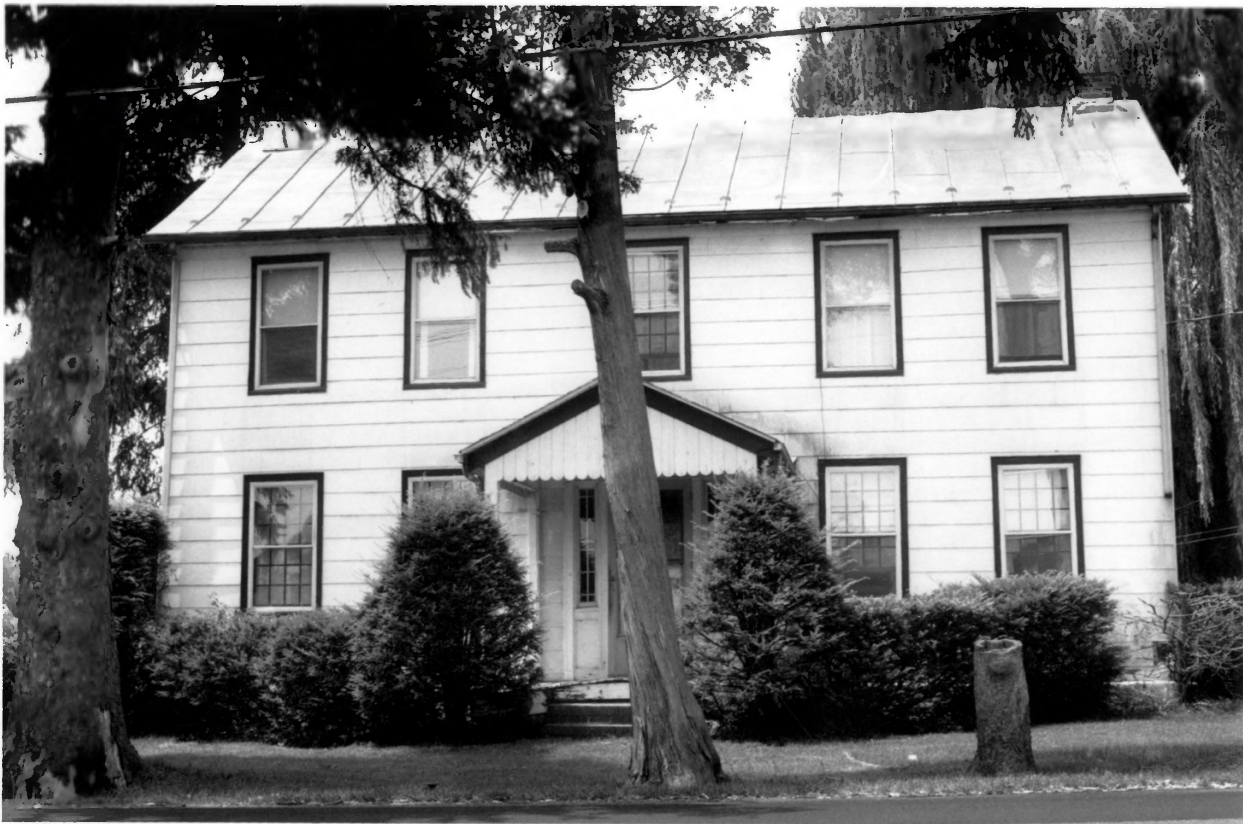

"Fox Hollow" mansion, east facade
in Rhinebeck

HUDSON RIVER HISTORIC DISTRICT
Dutchess and Columbia Counties, N.Y.

Photograph 16 of 34

Fredenburgh house, east elevation
Wheeler Road, Rhinebeck

HUDSON RIVER HISTORIC DISTRICT
Dutchess and Columbia Counties, N.Y.

Photograph 17 of 34

Farmhouse, east elevation

NYS Hwy. 96, north of Tivoli

HUDSON RIVER HISTORIC DISTRICT
Dutchess and Columbia Counties, N.Y.

Photograph 18 of 34

Farm House, east elevation
Old Post Road, Rhinebeck