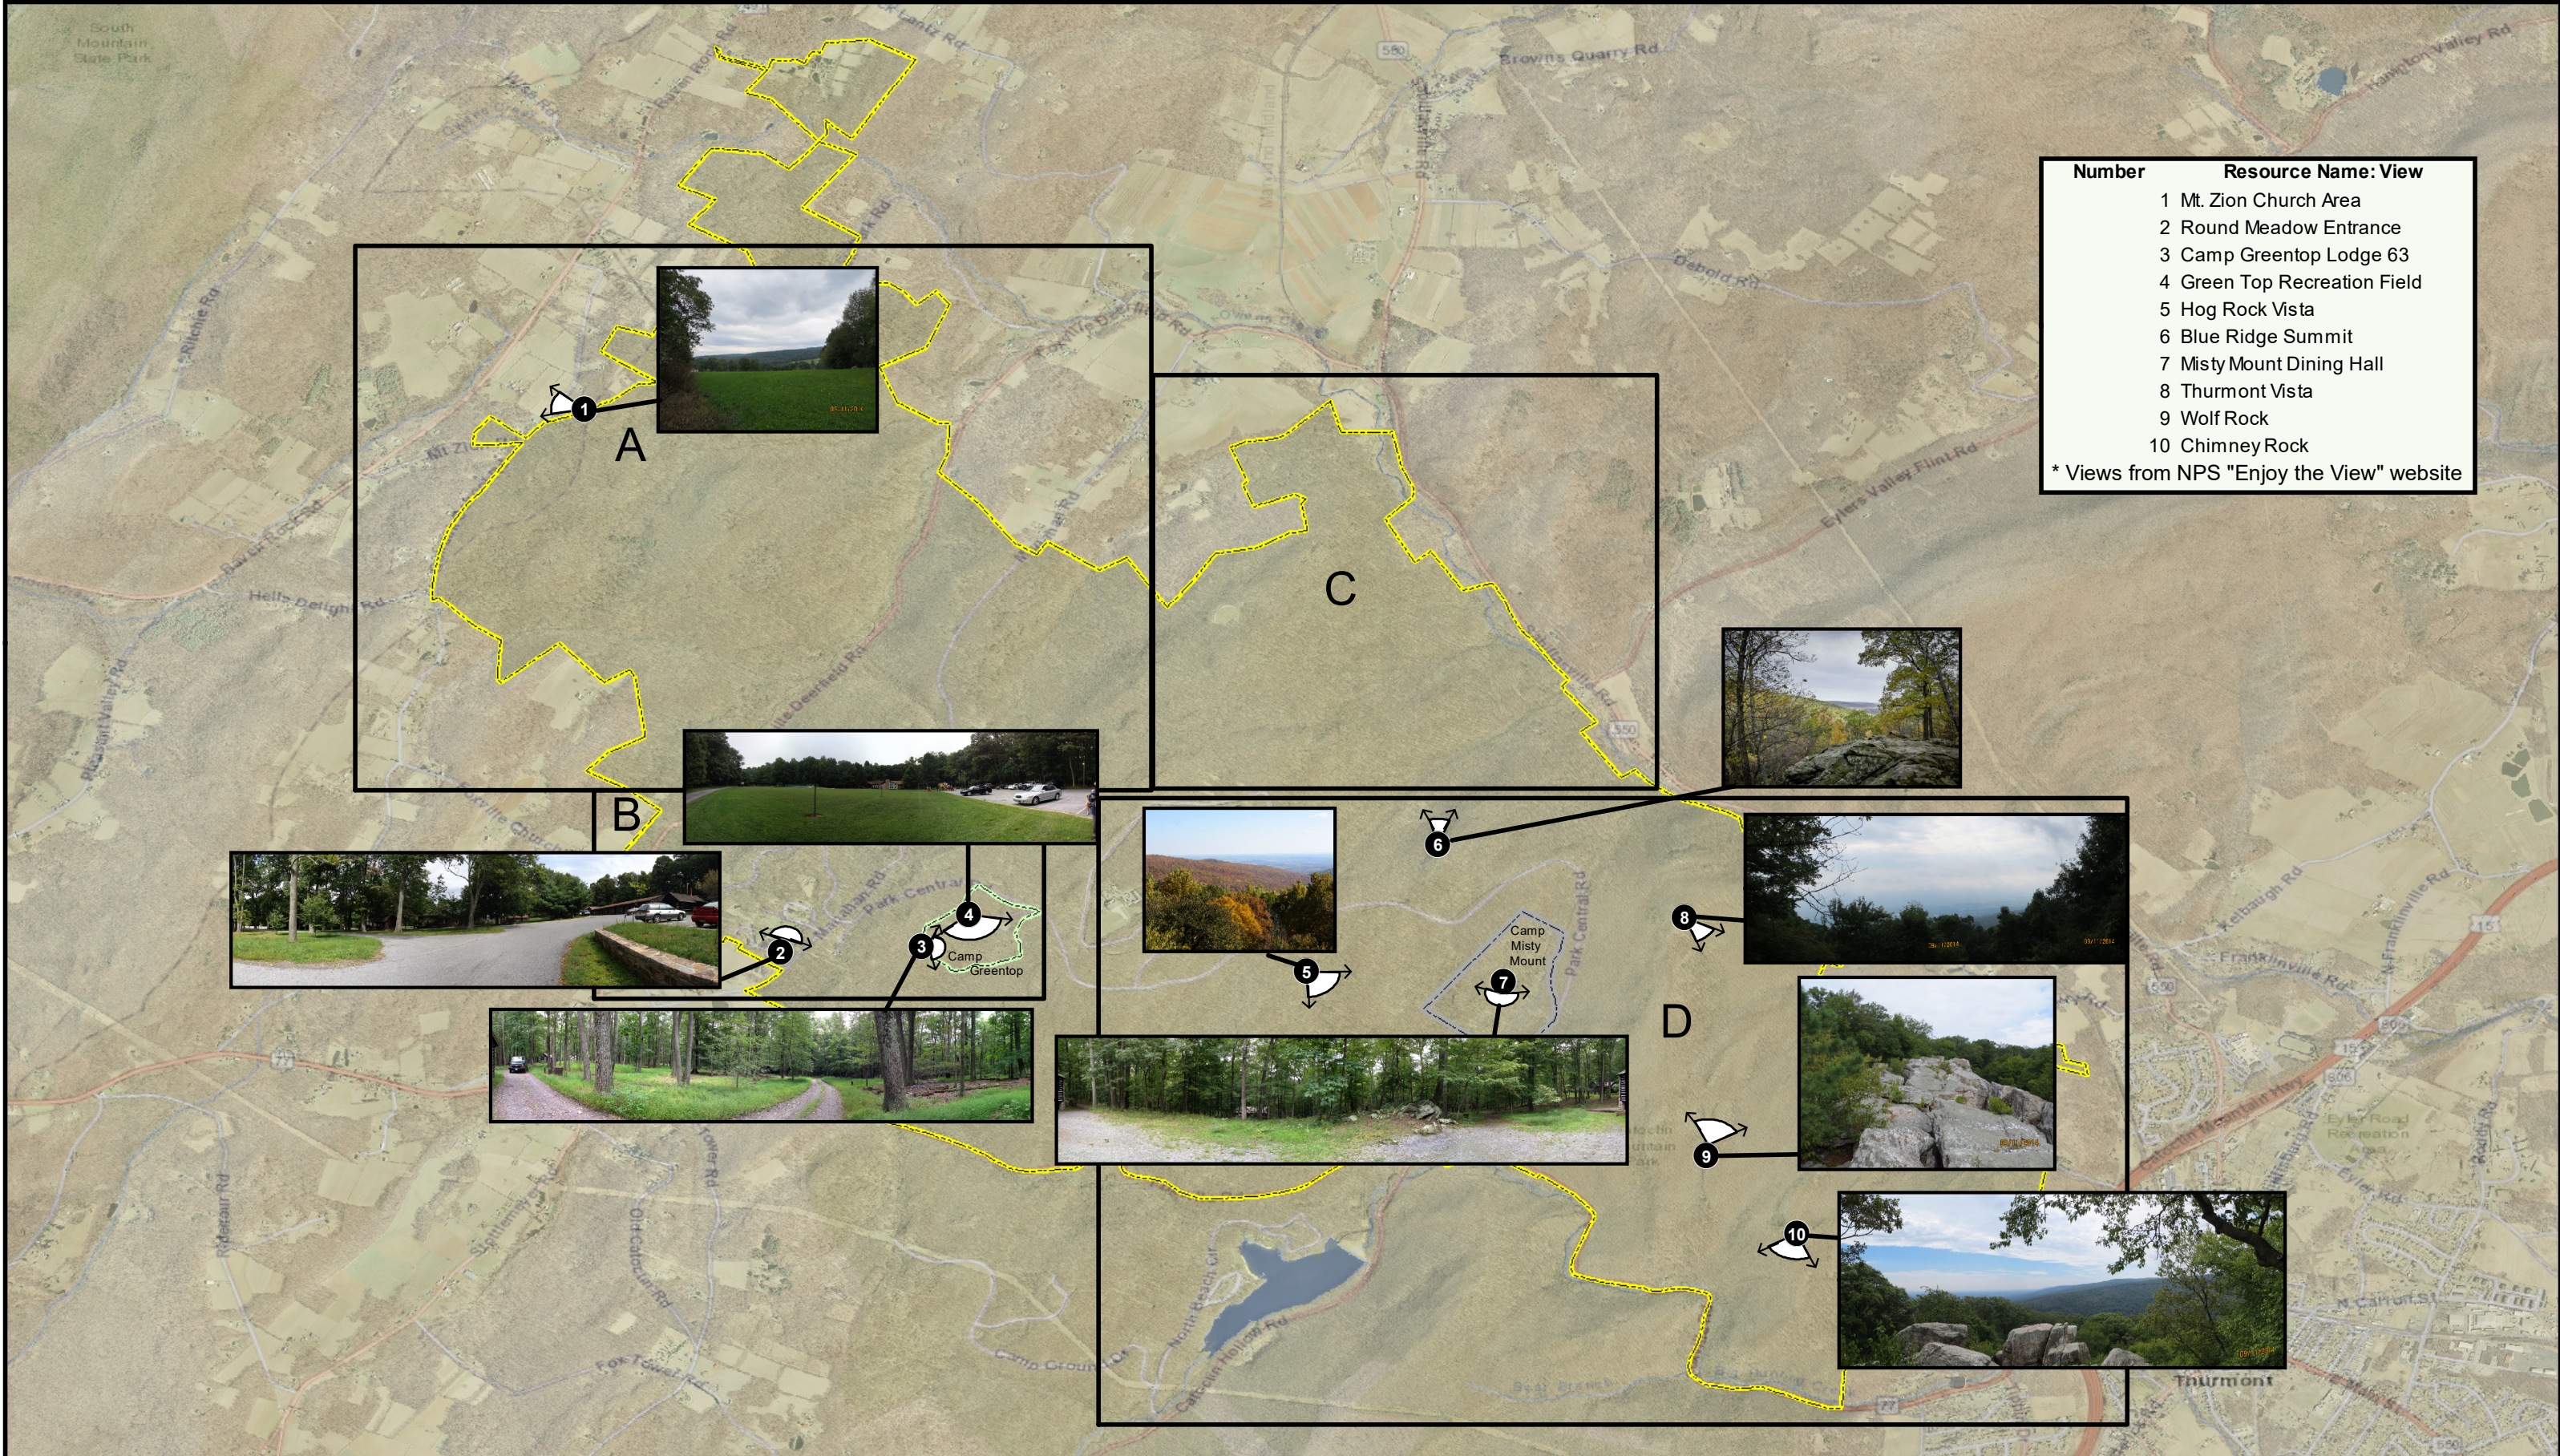

Catoctin Mountain Park

Catoctin Mountain Park CLI: Existing Conditions Site Plan: Views-See Maps A, B, C, D

National Capital Region - Cultural Landscapes Program - Cultural Landscape Inventory: 2014

Number	Resource Name: View
1	Mt. Zion Church Area
2	Round Meadow Entrance
3	Camp Greentop Lodge 63
4	Green Top Recreation Field
5	Hog Rock Vista
6	Blue Ridge Summit
7	Misty Mount Dining Hall
8	Thurmont Vista
9	Wolf Rock
10	Chimney Rock

* Views from NPS "Enjoy the View" website