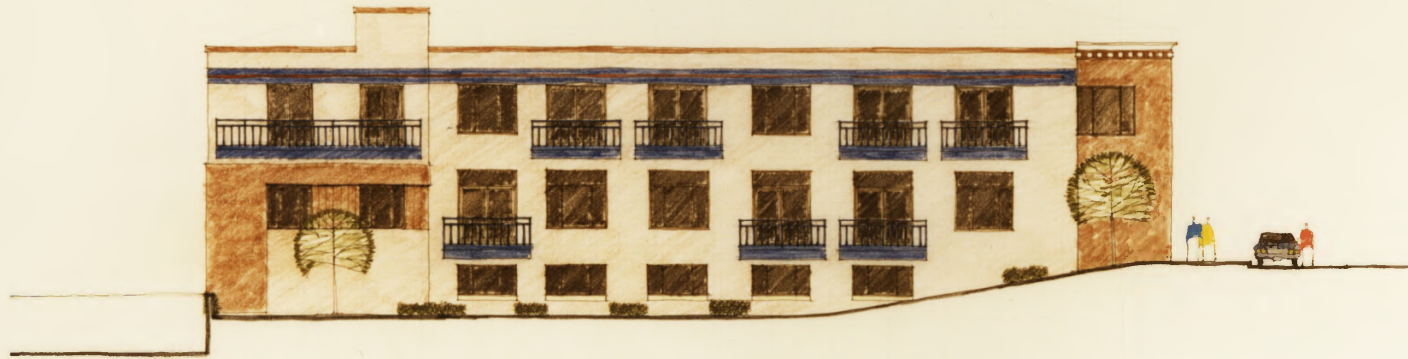

1908

CITY HALL

ALBERT LEA CITY HALL
ALBERT LEA, FREEBORN COUNTY
1914
PHOTOGRAPHER UNKNOWN
LOCATION OF NEGATIVE UNKNOWN
CAMERA FACING EAST

CHRYSLER

♿

ALBERT LEA CITY HALL
ALBERT LEA, FREEBORN COUNTY
FEBRUARY, 1983
GARY OSTBERG
KILSTOFTTE ASSOCIATED ARCHITECTS
SLIDE NO. 20
CAMERA FACING EAST

WEST

NORTH

212 & 226 North Broadway Renovation I

ALBERT LEA CITY HALL

ALBERT LEA, FREEBORN COUNTY

JANUARY, 1984

PHOTOS INC.

KILSTOFTE ASSOCIATES ARCHITECTS

CAMERA FACING EAST