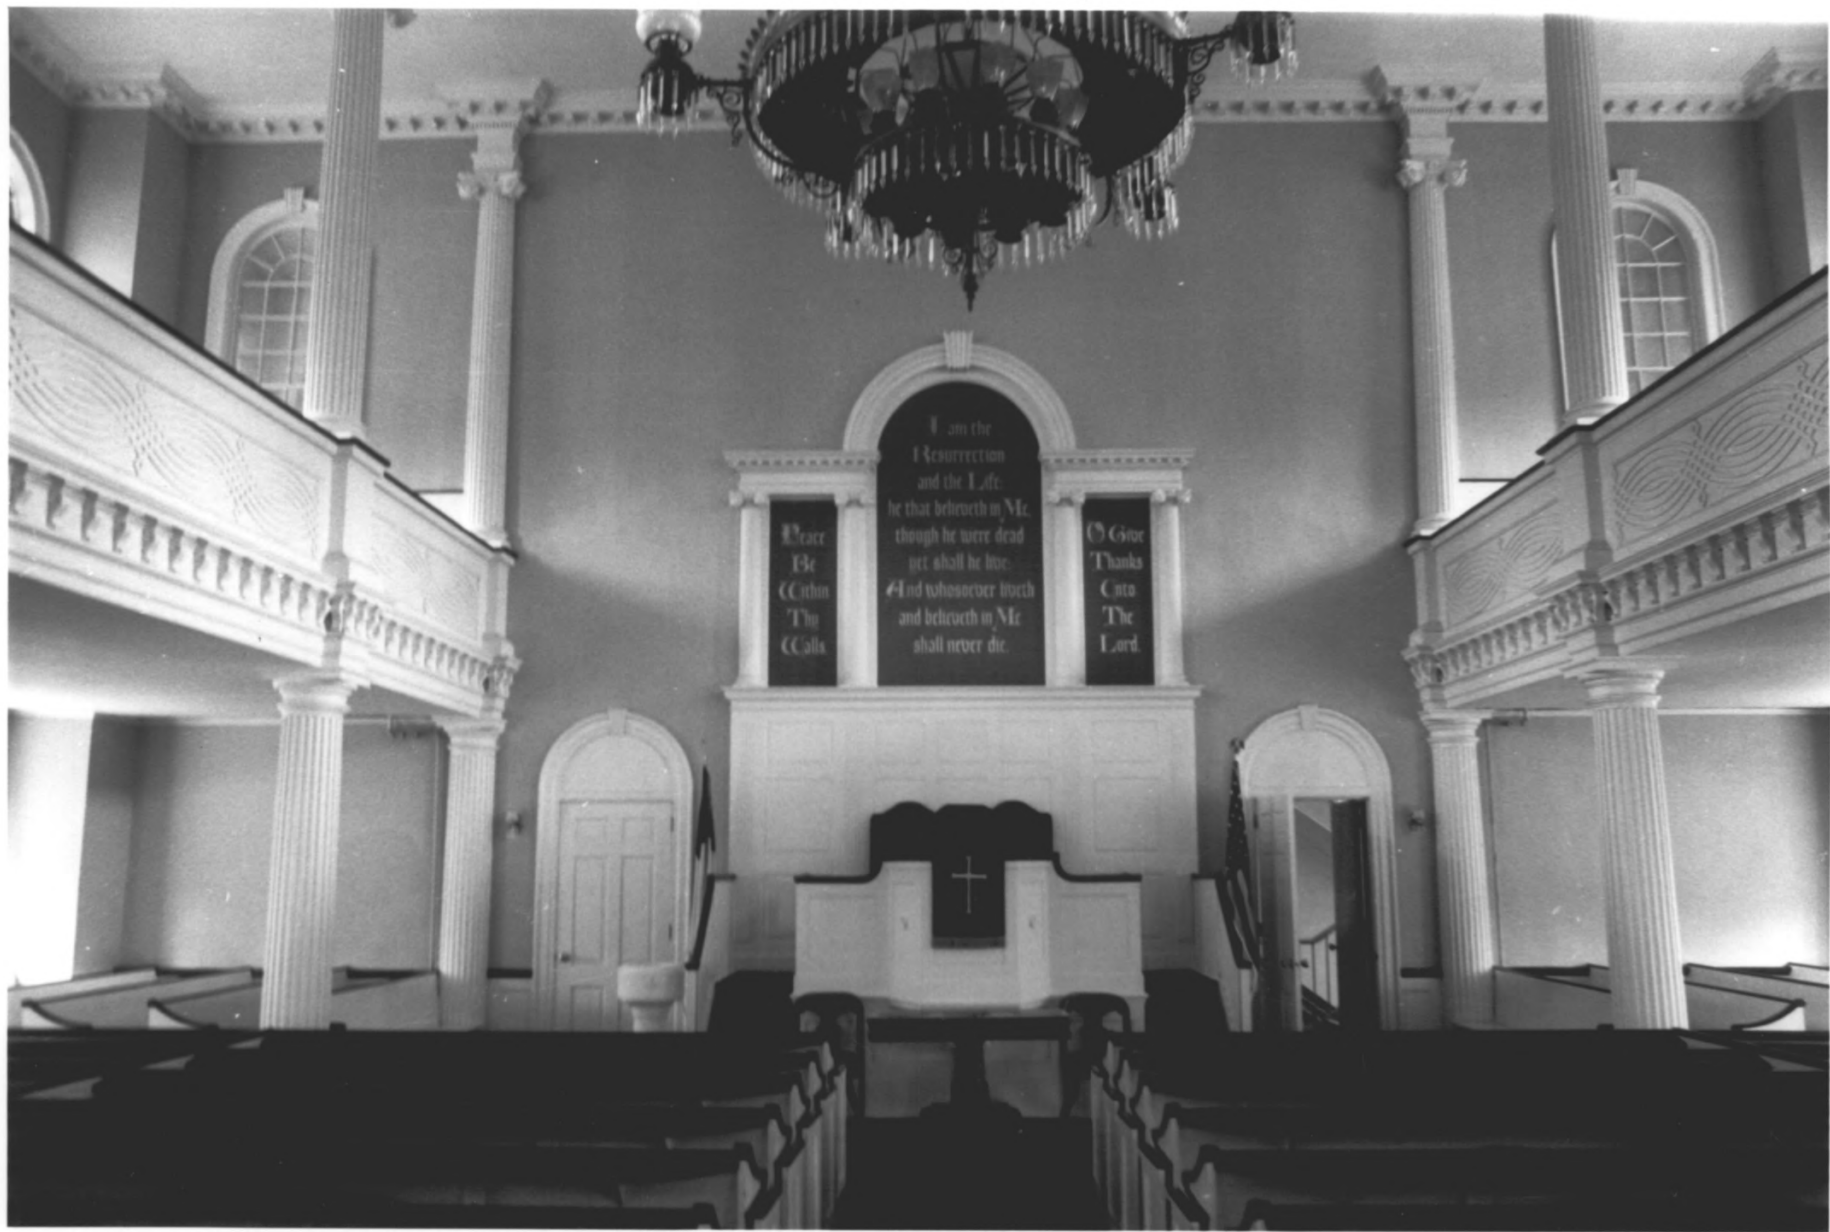

I am the
Resurrection
and the Life,
he that believeth in Me,
though he were dead
yet shall he live.
And whosoever liveth
and believeth in Me
shall never die.

Bear
Be
Cithin
The
Calls

O Give
Thanks
Unto
The
Lord