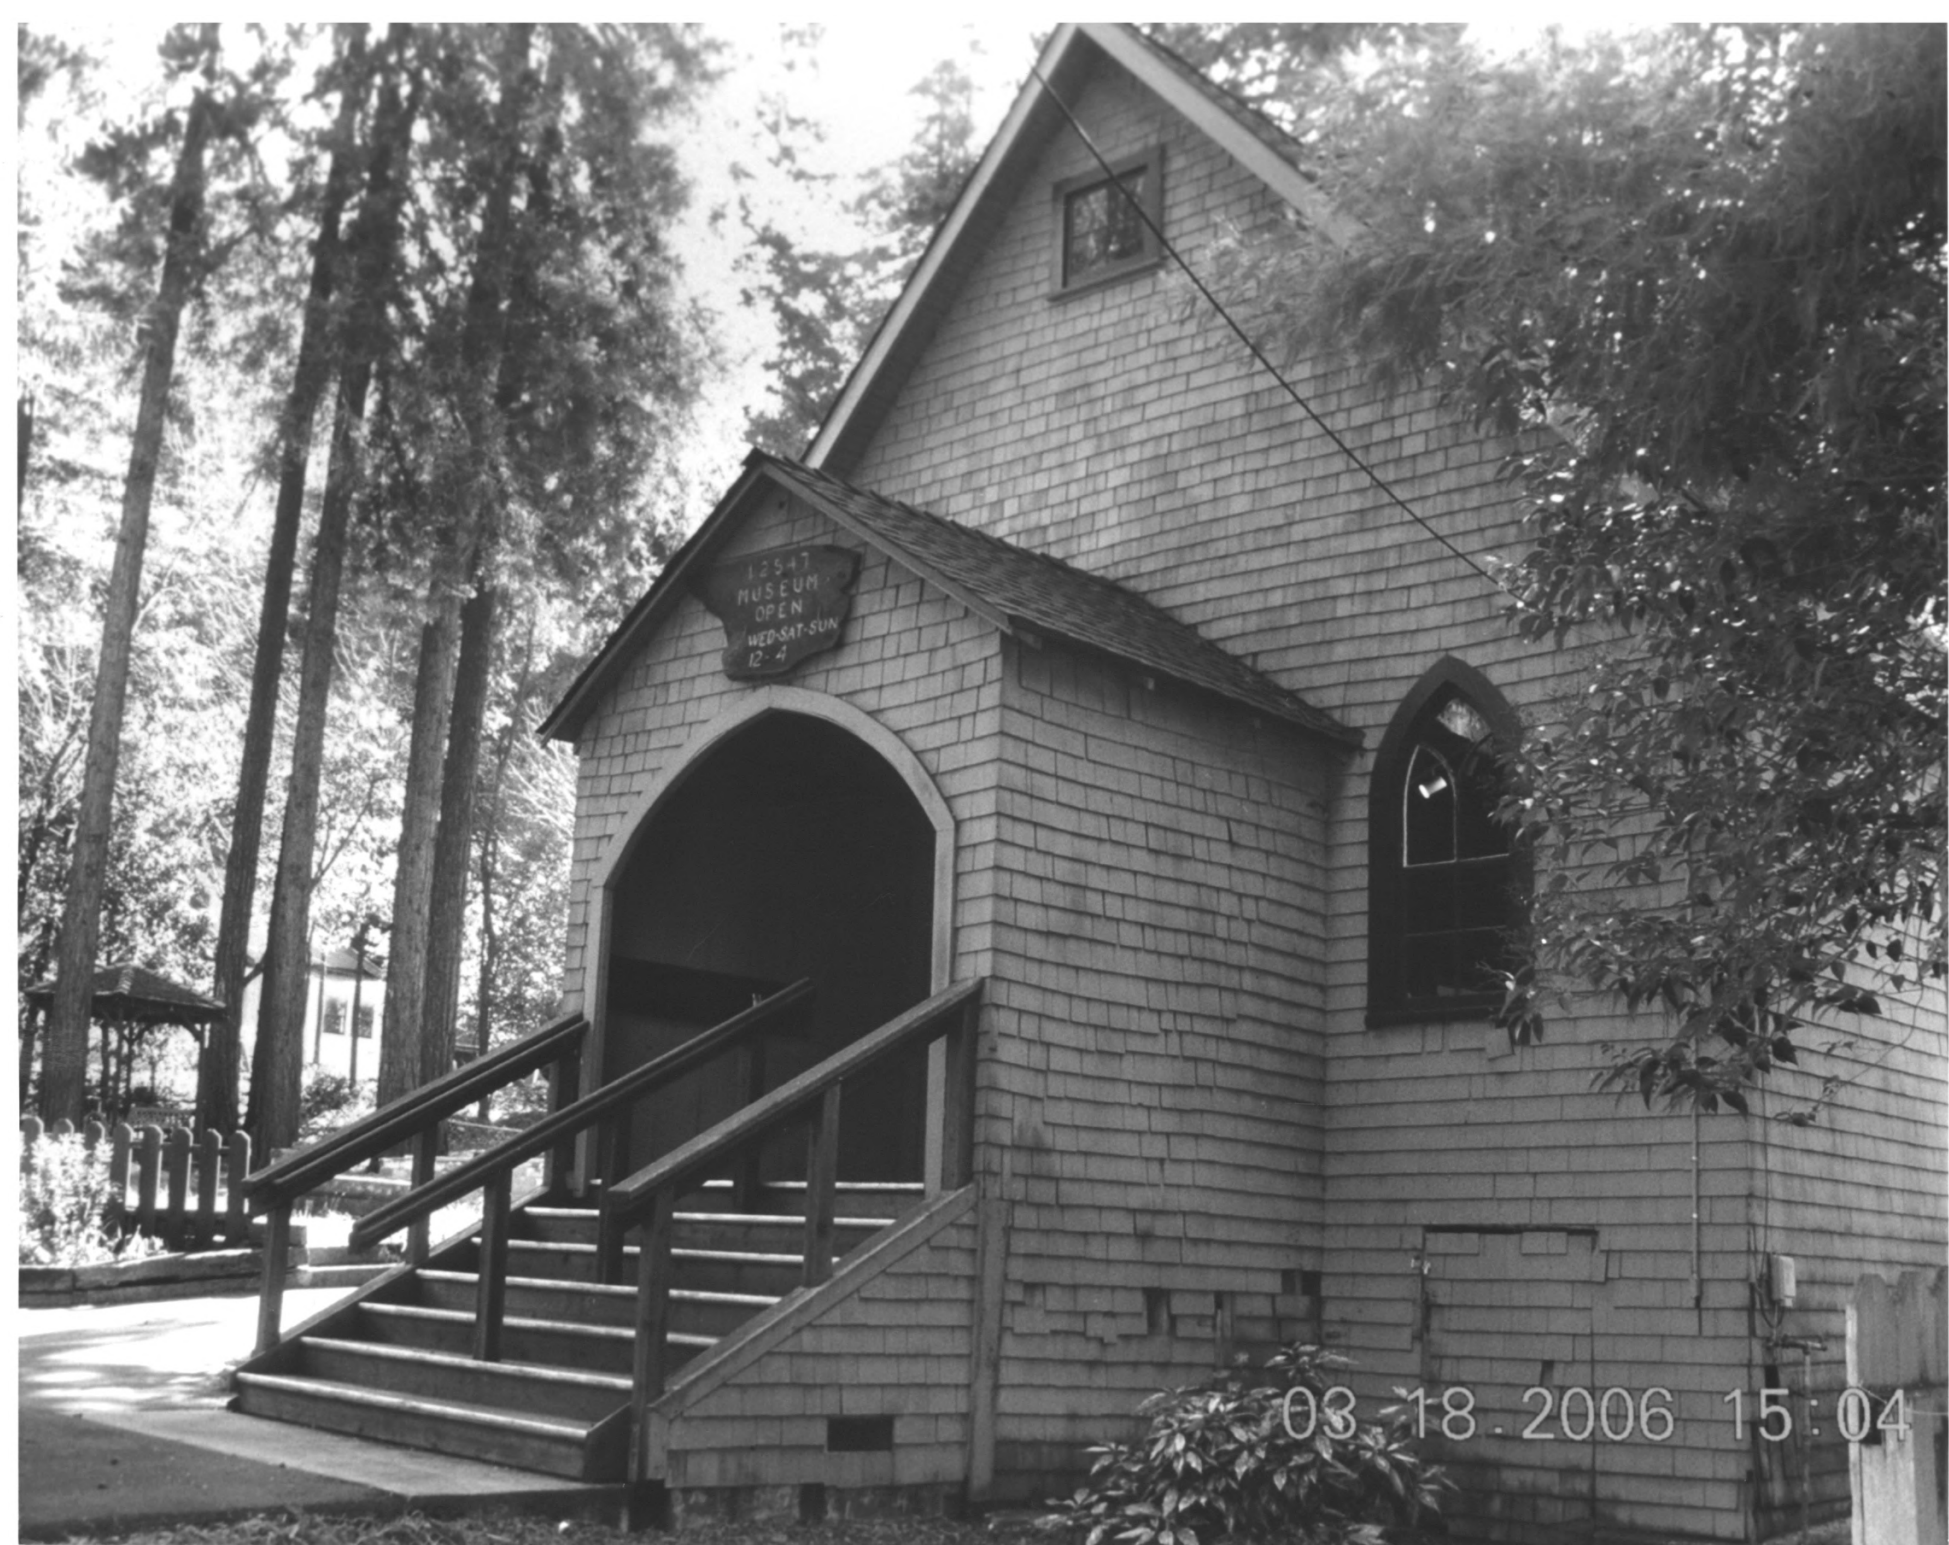

FORMERLY GRACE EPISCOPAL CHURCH

SANTA CRUZ CO, CALIFORNIA

06-XX-00104

03.18.2006 14:36

SAN LORENZO VALLEY MUSEUM

FORMERLY GRACE EPISCOPAL CHURCH

SANTA CRUZ CO, CALIFORNIA

06-XX-0010 5