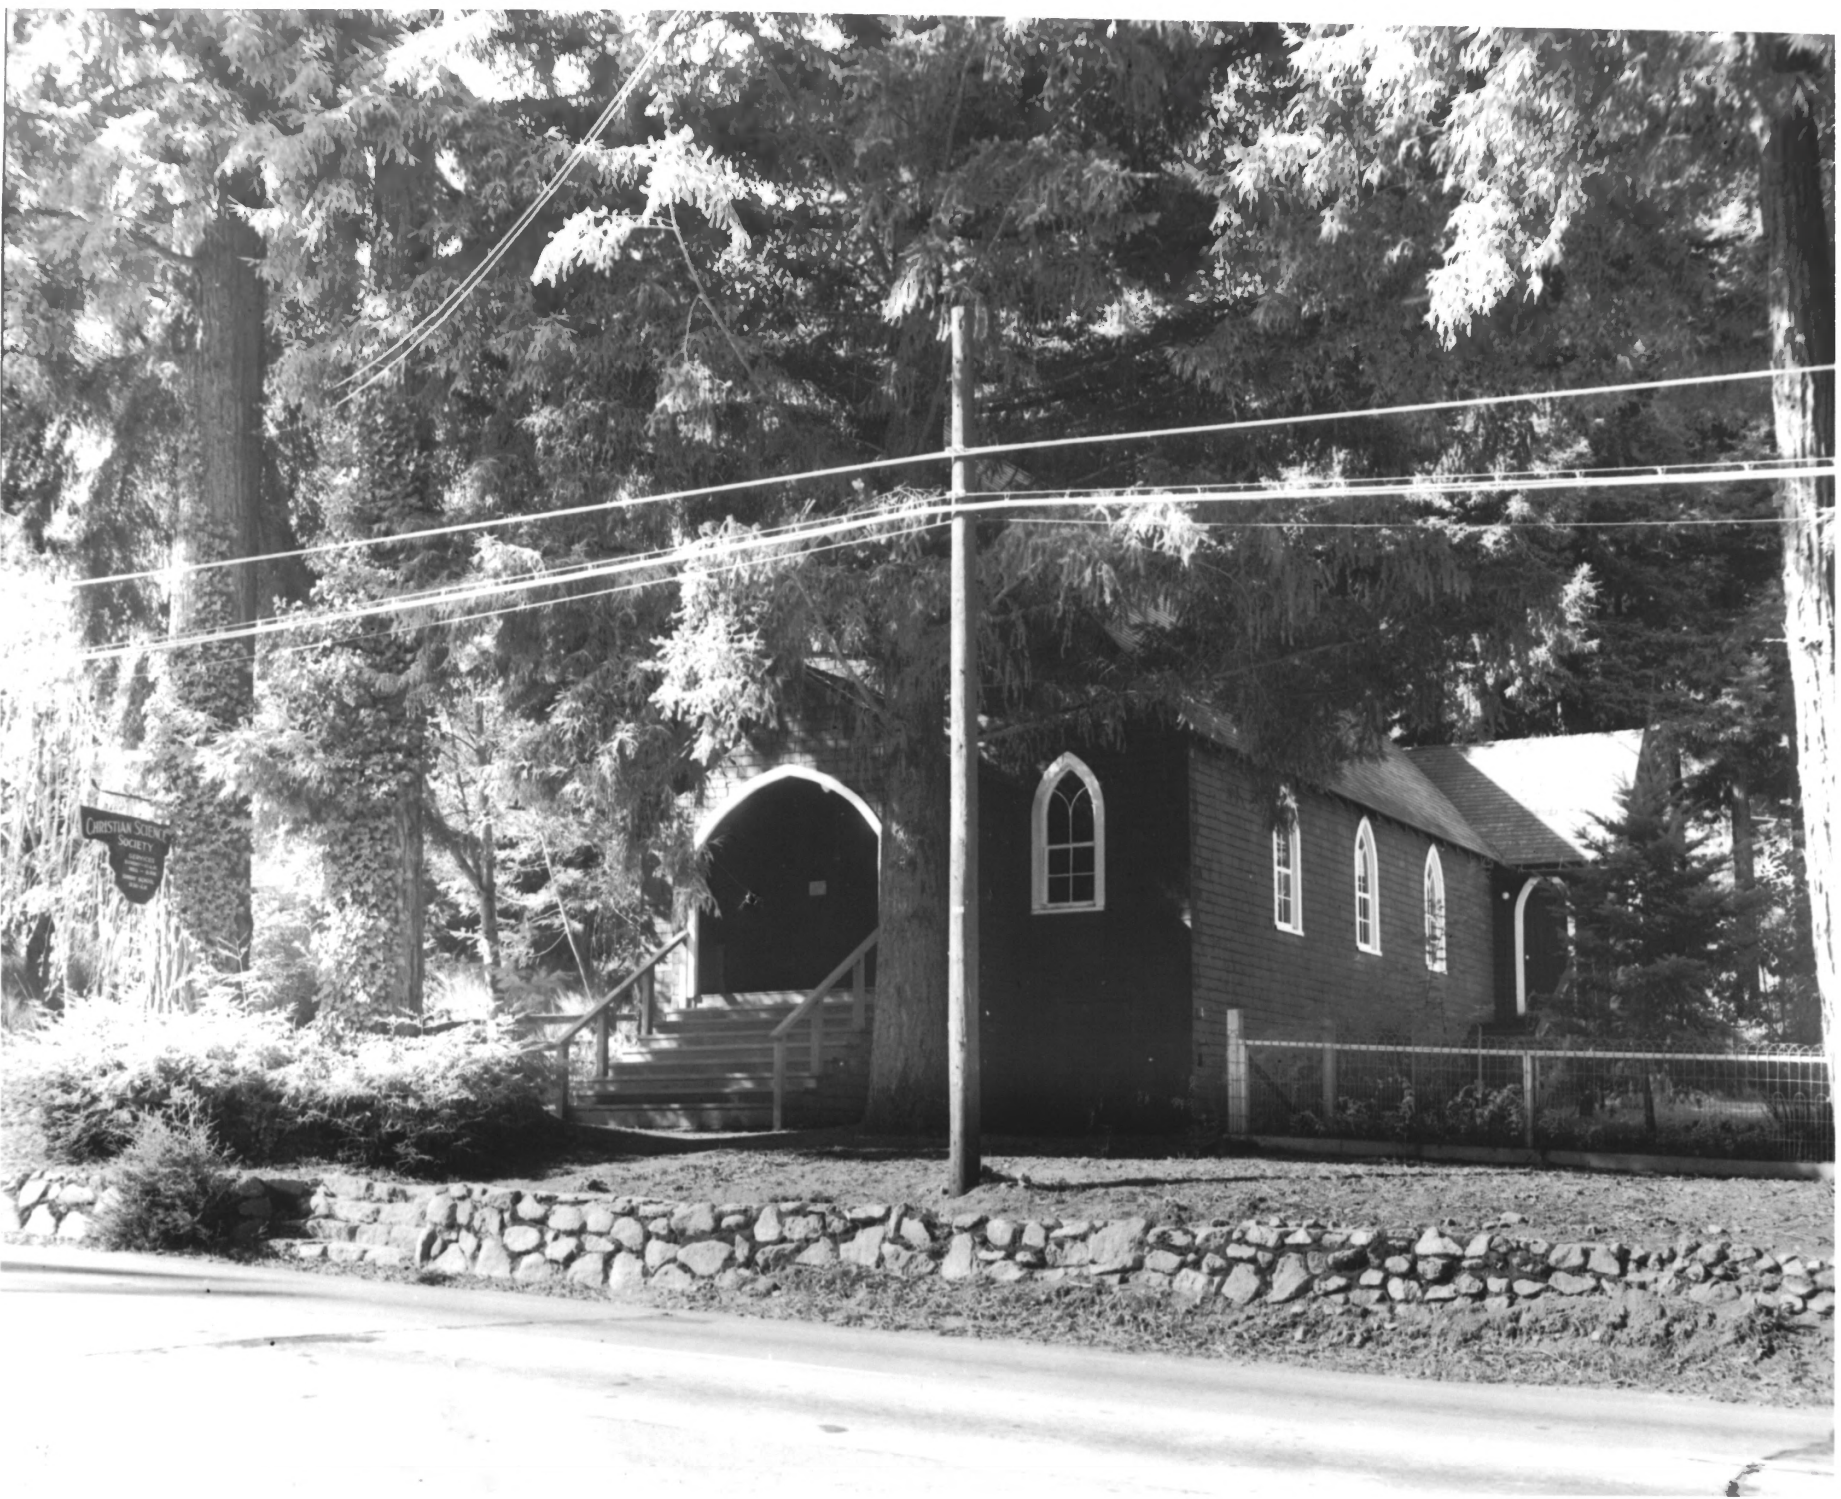

CHRISTIAN SCIENCE SOCIETY
SOCIETY
LAWRENCE
MASSACHUSETTS
1900