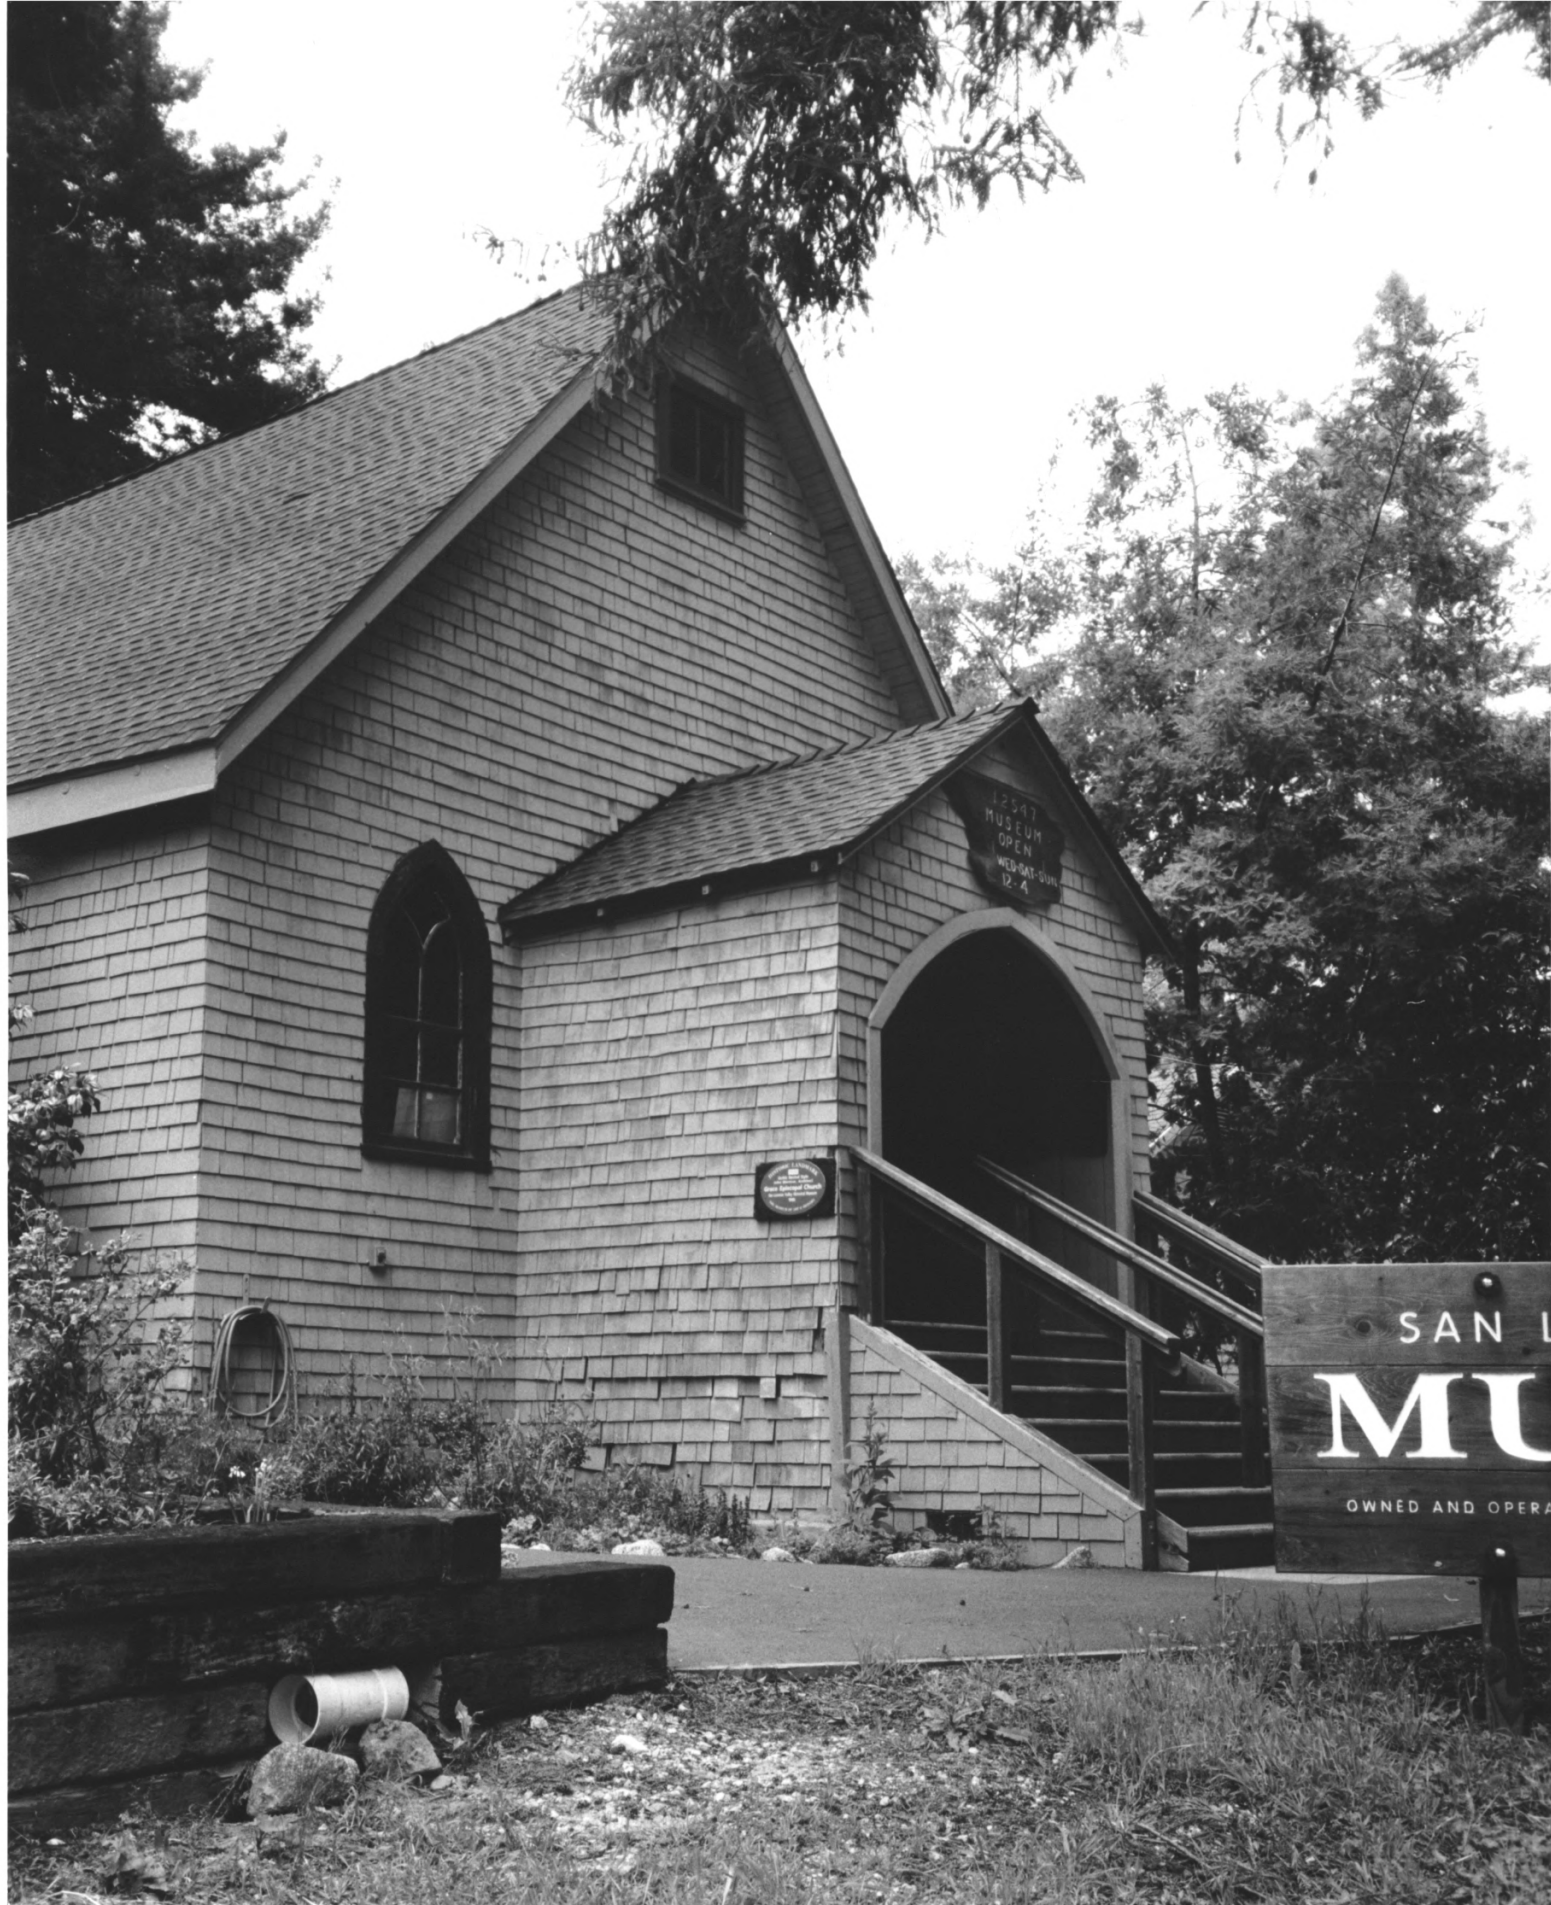

12547
MUSEUM
OPEN
WED-SAT-SUN
12-4

Small circular plaque on the wall near the entrance.

SAN L
MU
OWNED AND OPERA