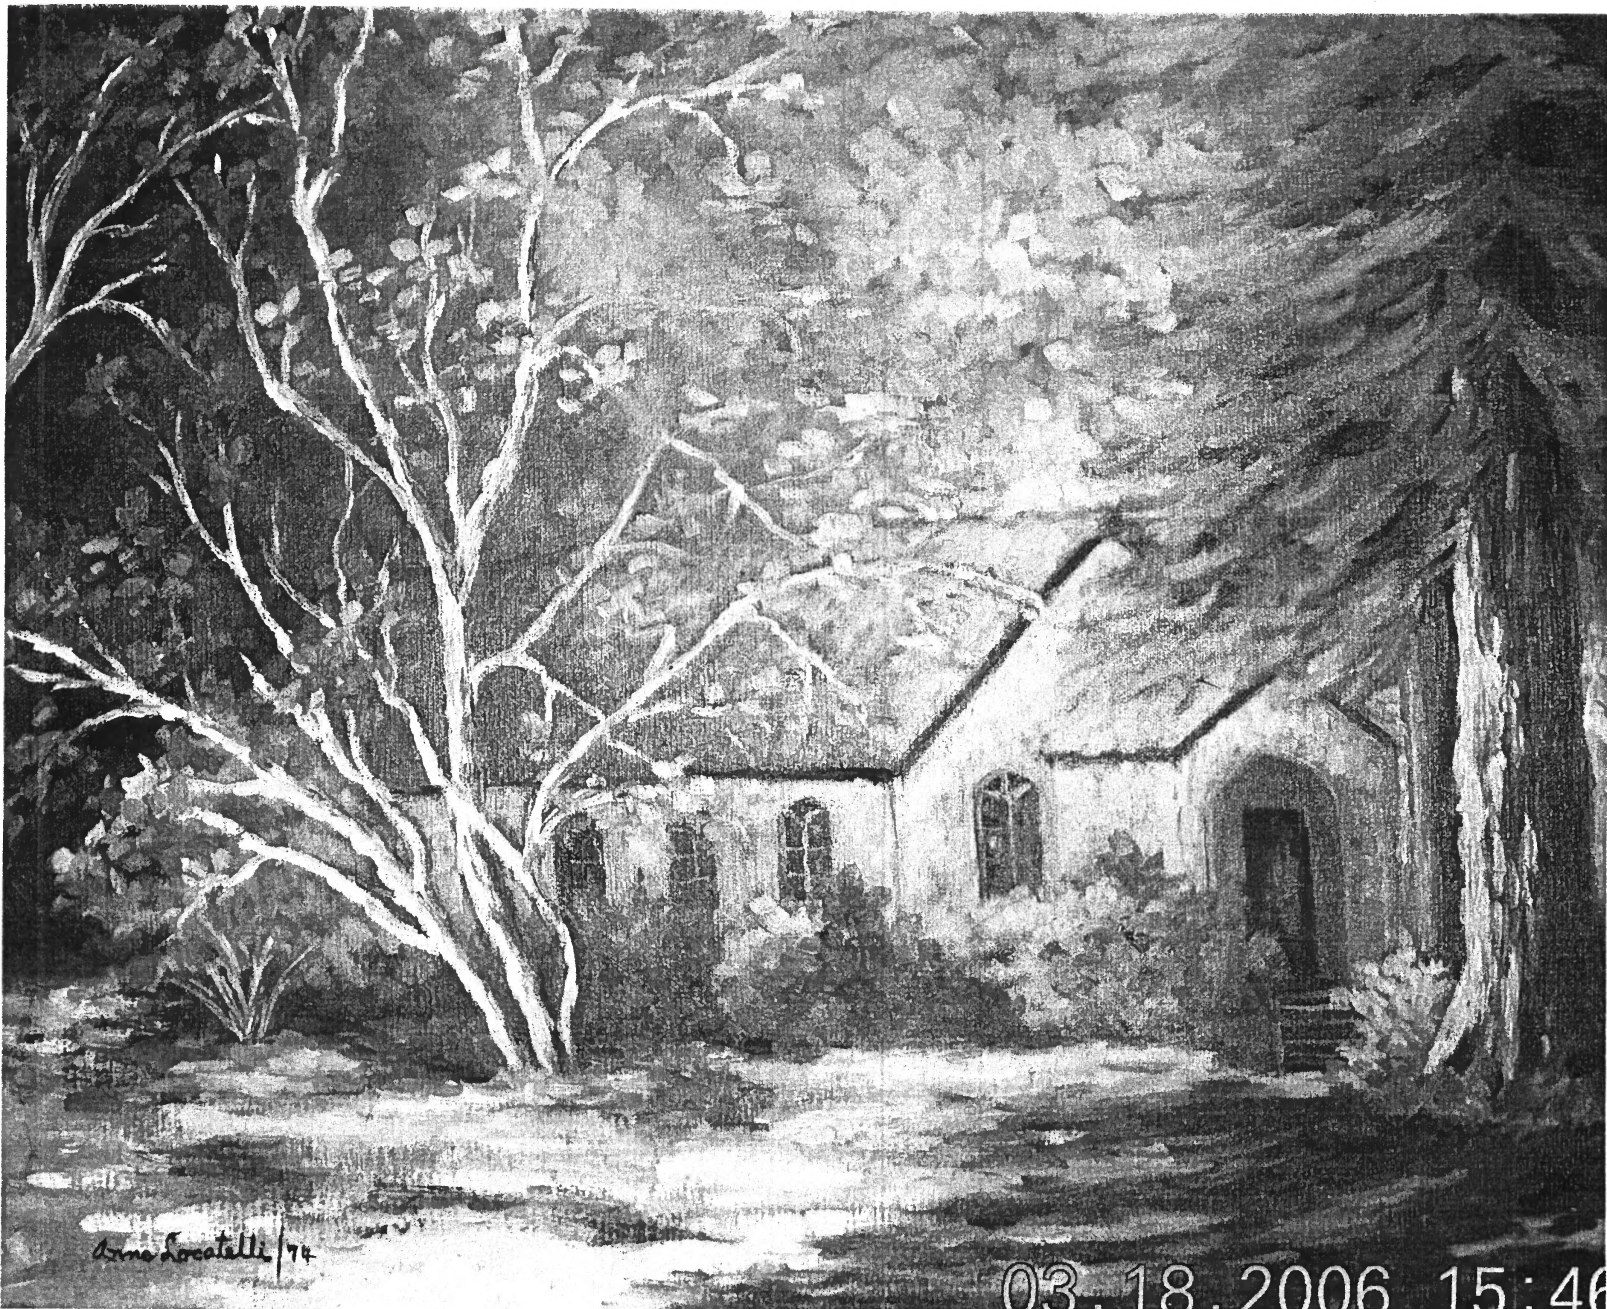

03 18 2006 15:04

SAN LORENZO VALLEY MUSEUM  
FORMERLY GRACE EPISCOPAL  
CHURCH

SANTA CRUZ CO, CALIFORNIA  
06-XX-0010 6

SAN LORENZO VALLEY MUSEUM

FORMERLY GRACE EPISCOPAL CHURCH

SANTA CRUZ CO, CALIFORNIA

06-XX-0011 7