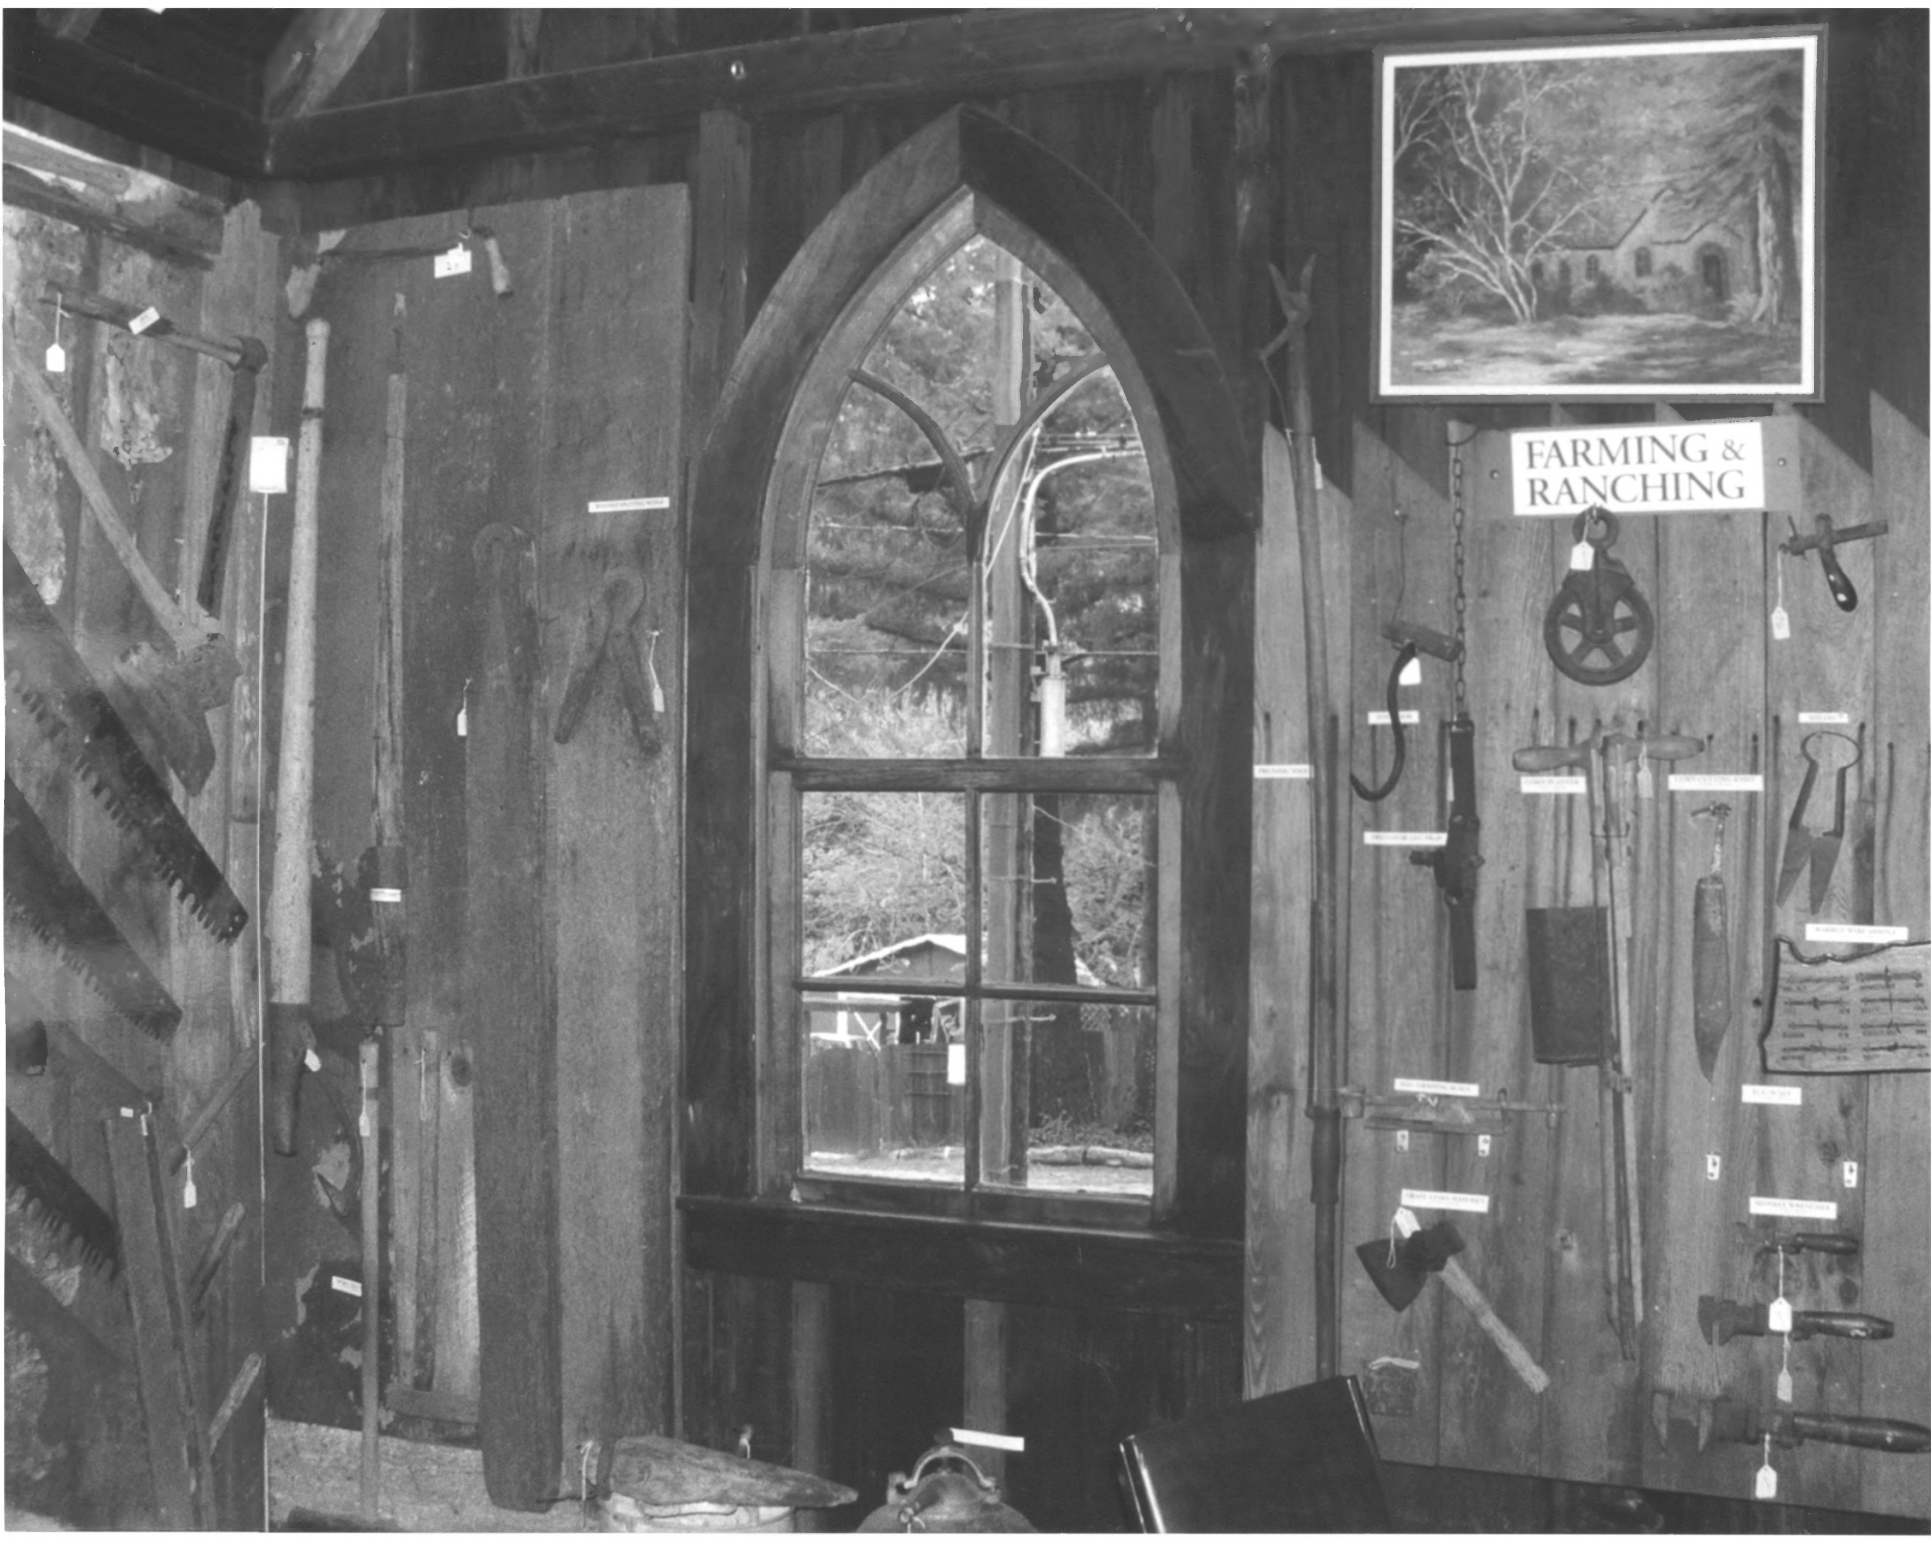

FARMING &
RANCHING