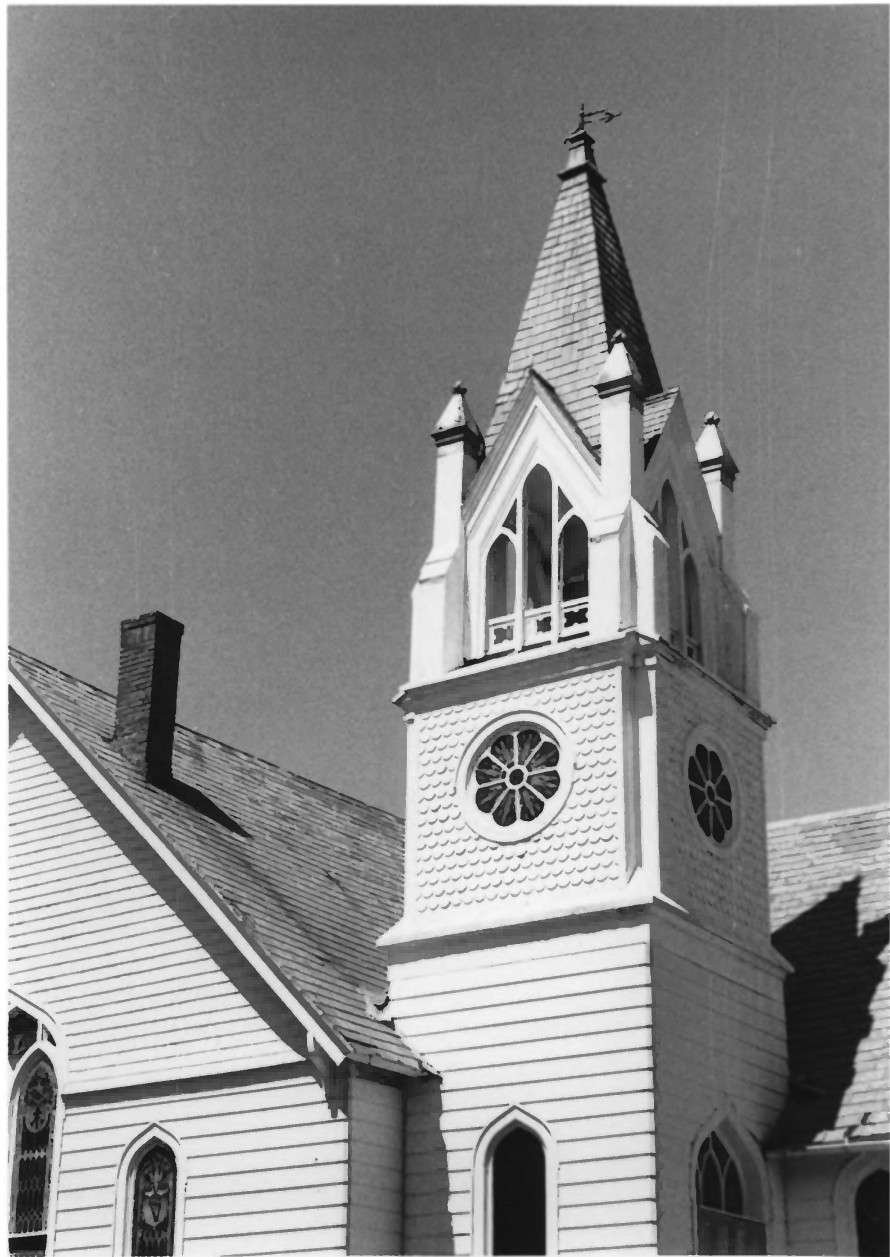

ROCK CREEK M. E. CHURCH

S-363

CHANCE, SOMERSET CO., MD.

SOUTH ELEVATION

6/88 PAUL TOUARY, PHOTOGRAPHER

NEC. / MD HIST. TRUST

1/5

ROCK CREEK M. E. CHURCH

S-363

CHANCE, SOMERSET CO., MD.

STEEPLE - SOUTHWEST ELEV.

6/88 Paul Toward, PHOTOGRAPHER

NEC) MD. HIST. TRUST

2/5

ENROLLMENT	63
ATTENDANCE	42
OFFERING	7097
OFFERING	5195
ATTENDANCE	45
ATTENDANCE	43

In Remembrance of All