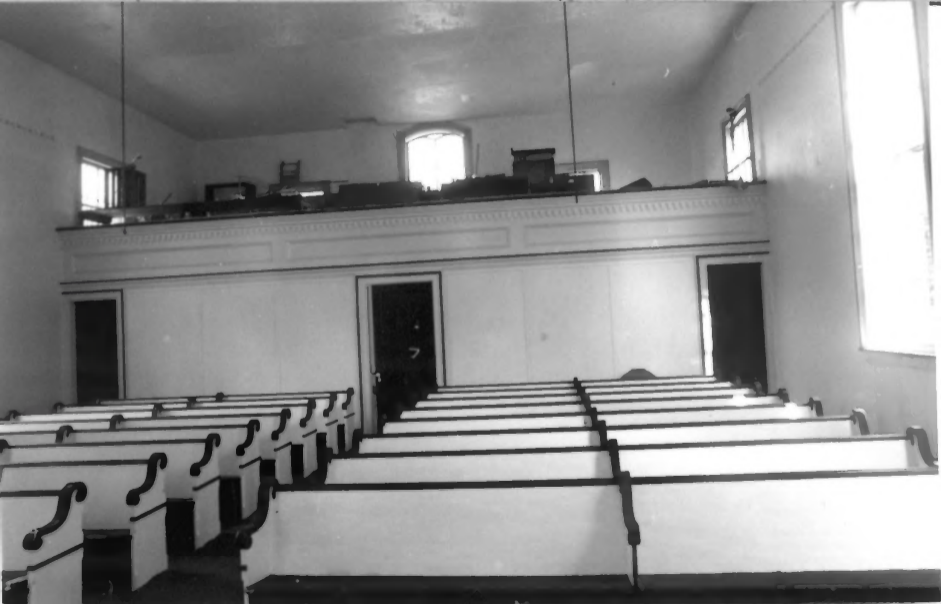

Mount Salem Methodist Church

Alexandria Townships,

Hunterdon County, New Jersey

Interior: sanctuary

Direction of View: W Photo Date: 1987

Photo credit & Neg. Repository:

Alexandria Twp. Historical Society

#10