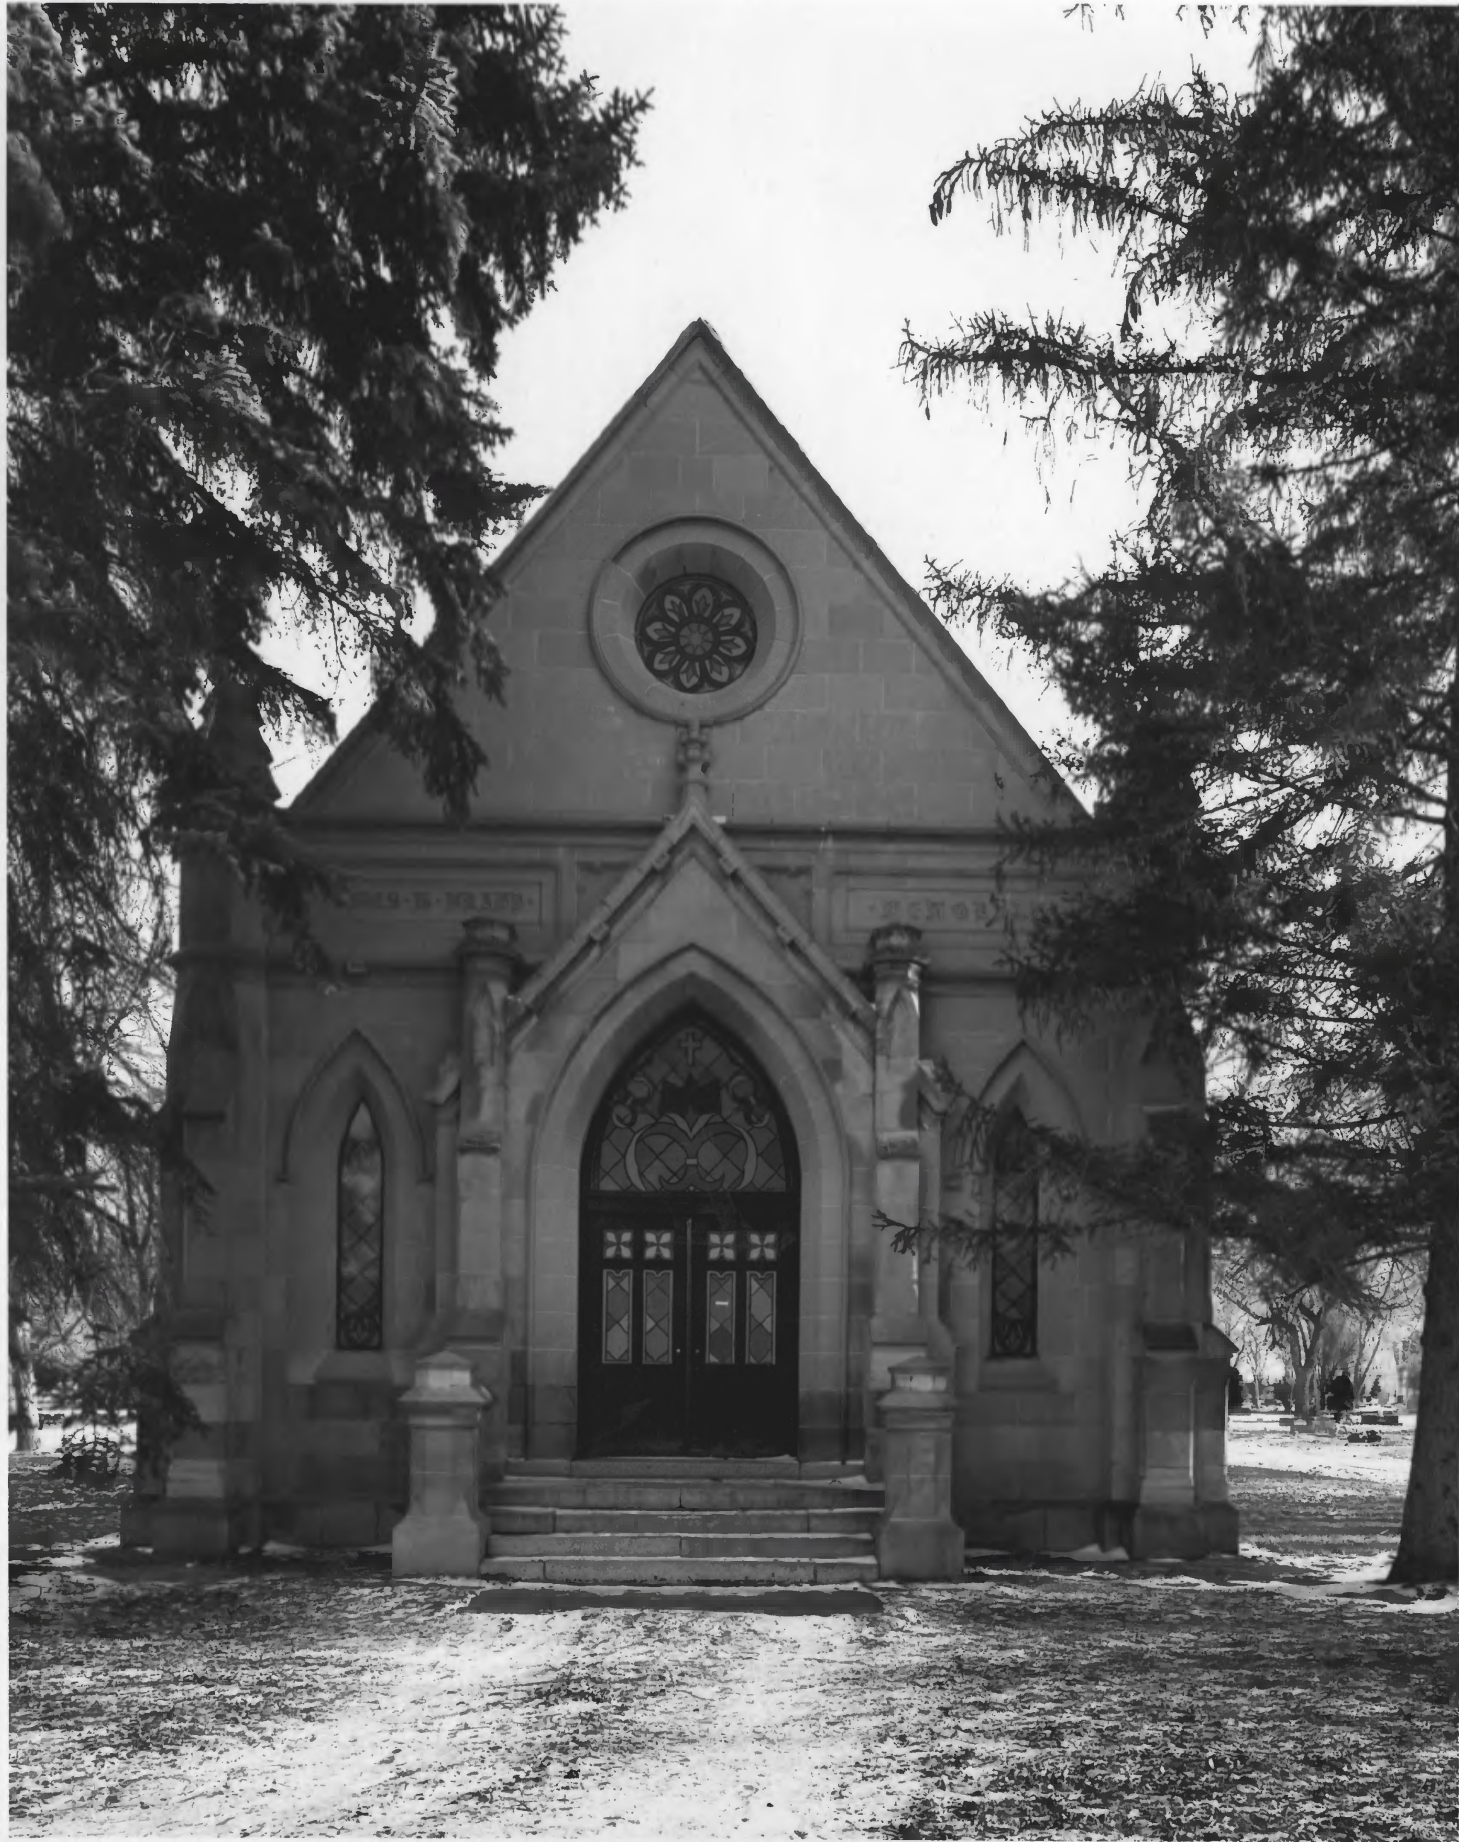

Brady Memorial Chapel, Rear
Elevation

Mountain View Cemetery

Pocatello, Idaho, *Bannock County*

Photographer: Duane Garrett

December 1978

Negative on file at the Idaho
State Historical Society
Boise, Idaho

View from East

MAR 20 1979

DOE
MAY 1 1979

Brady Memorial Chapel, Front
Elevation

Mountain View Cemetery

Pocatello, Idaho, *Bannock County*

Photographer: Duane Garrett

December 1978