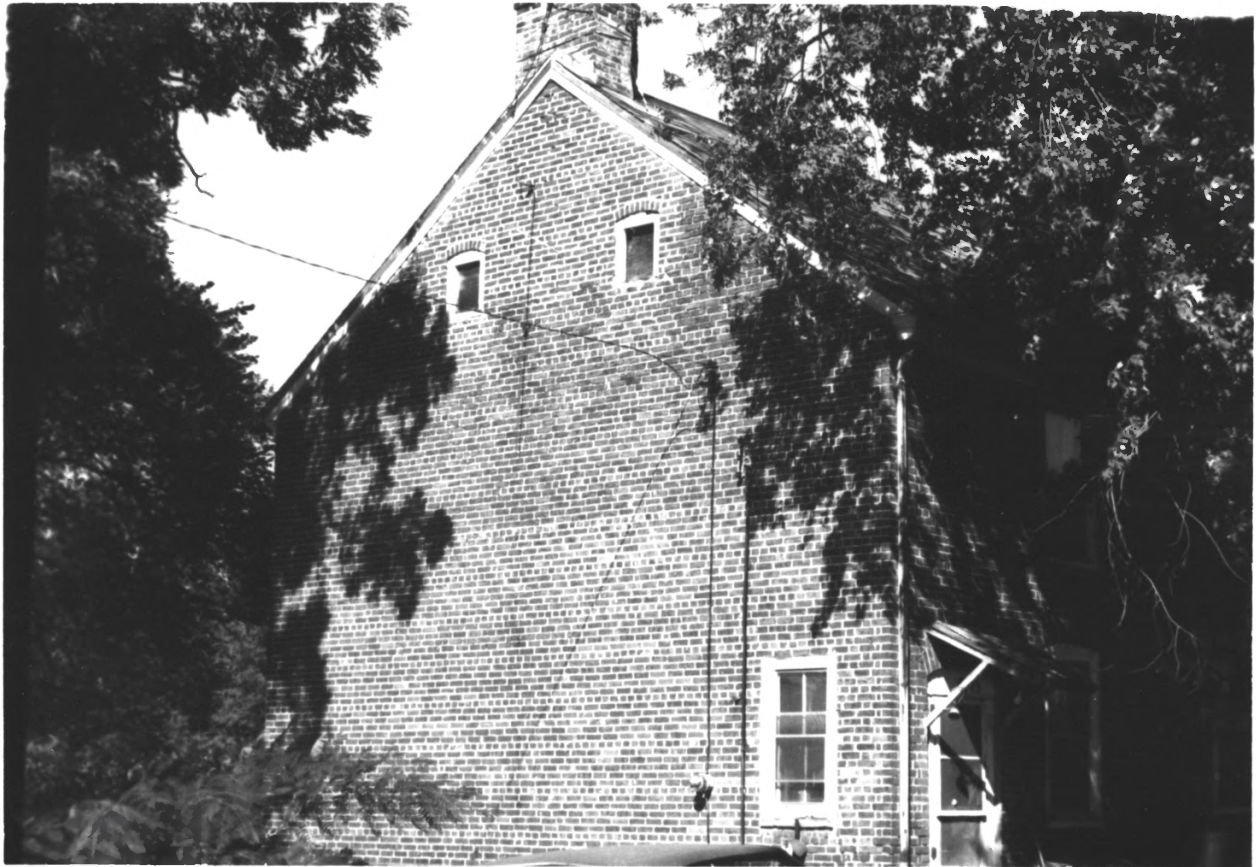

1 of 3

JUL 2/1978
1979

Baker-Breearley House

Lawrence Township, Mercer County

AUG 31 1979

New Jersey

Neg on file, Lawrence Municipal Bldg

VIEW OF FRONT FACADE CAMERA VIEW S

^{2 of 3}
Baker-Brearley House

1978

Lawrence Township ~~AUG~~ Mercer County
New Jersey ~~3 1 1979~~ JUL 2

1979

Neg on file Lawrence Municipal Bldg.

~~WEST~~ SIDE OF HOUSE CAMERA VIEW ● E

Baker-Brearley House

JUL 2 1978

Lawrence Township, Mercer County

AUG 31 1979

New Jersey

Neg. on file Lawrence Municipal Bldg.

VIEWS OF REAR FACADE CAMERA VIEW

NW