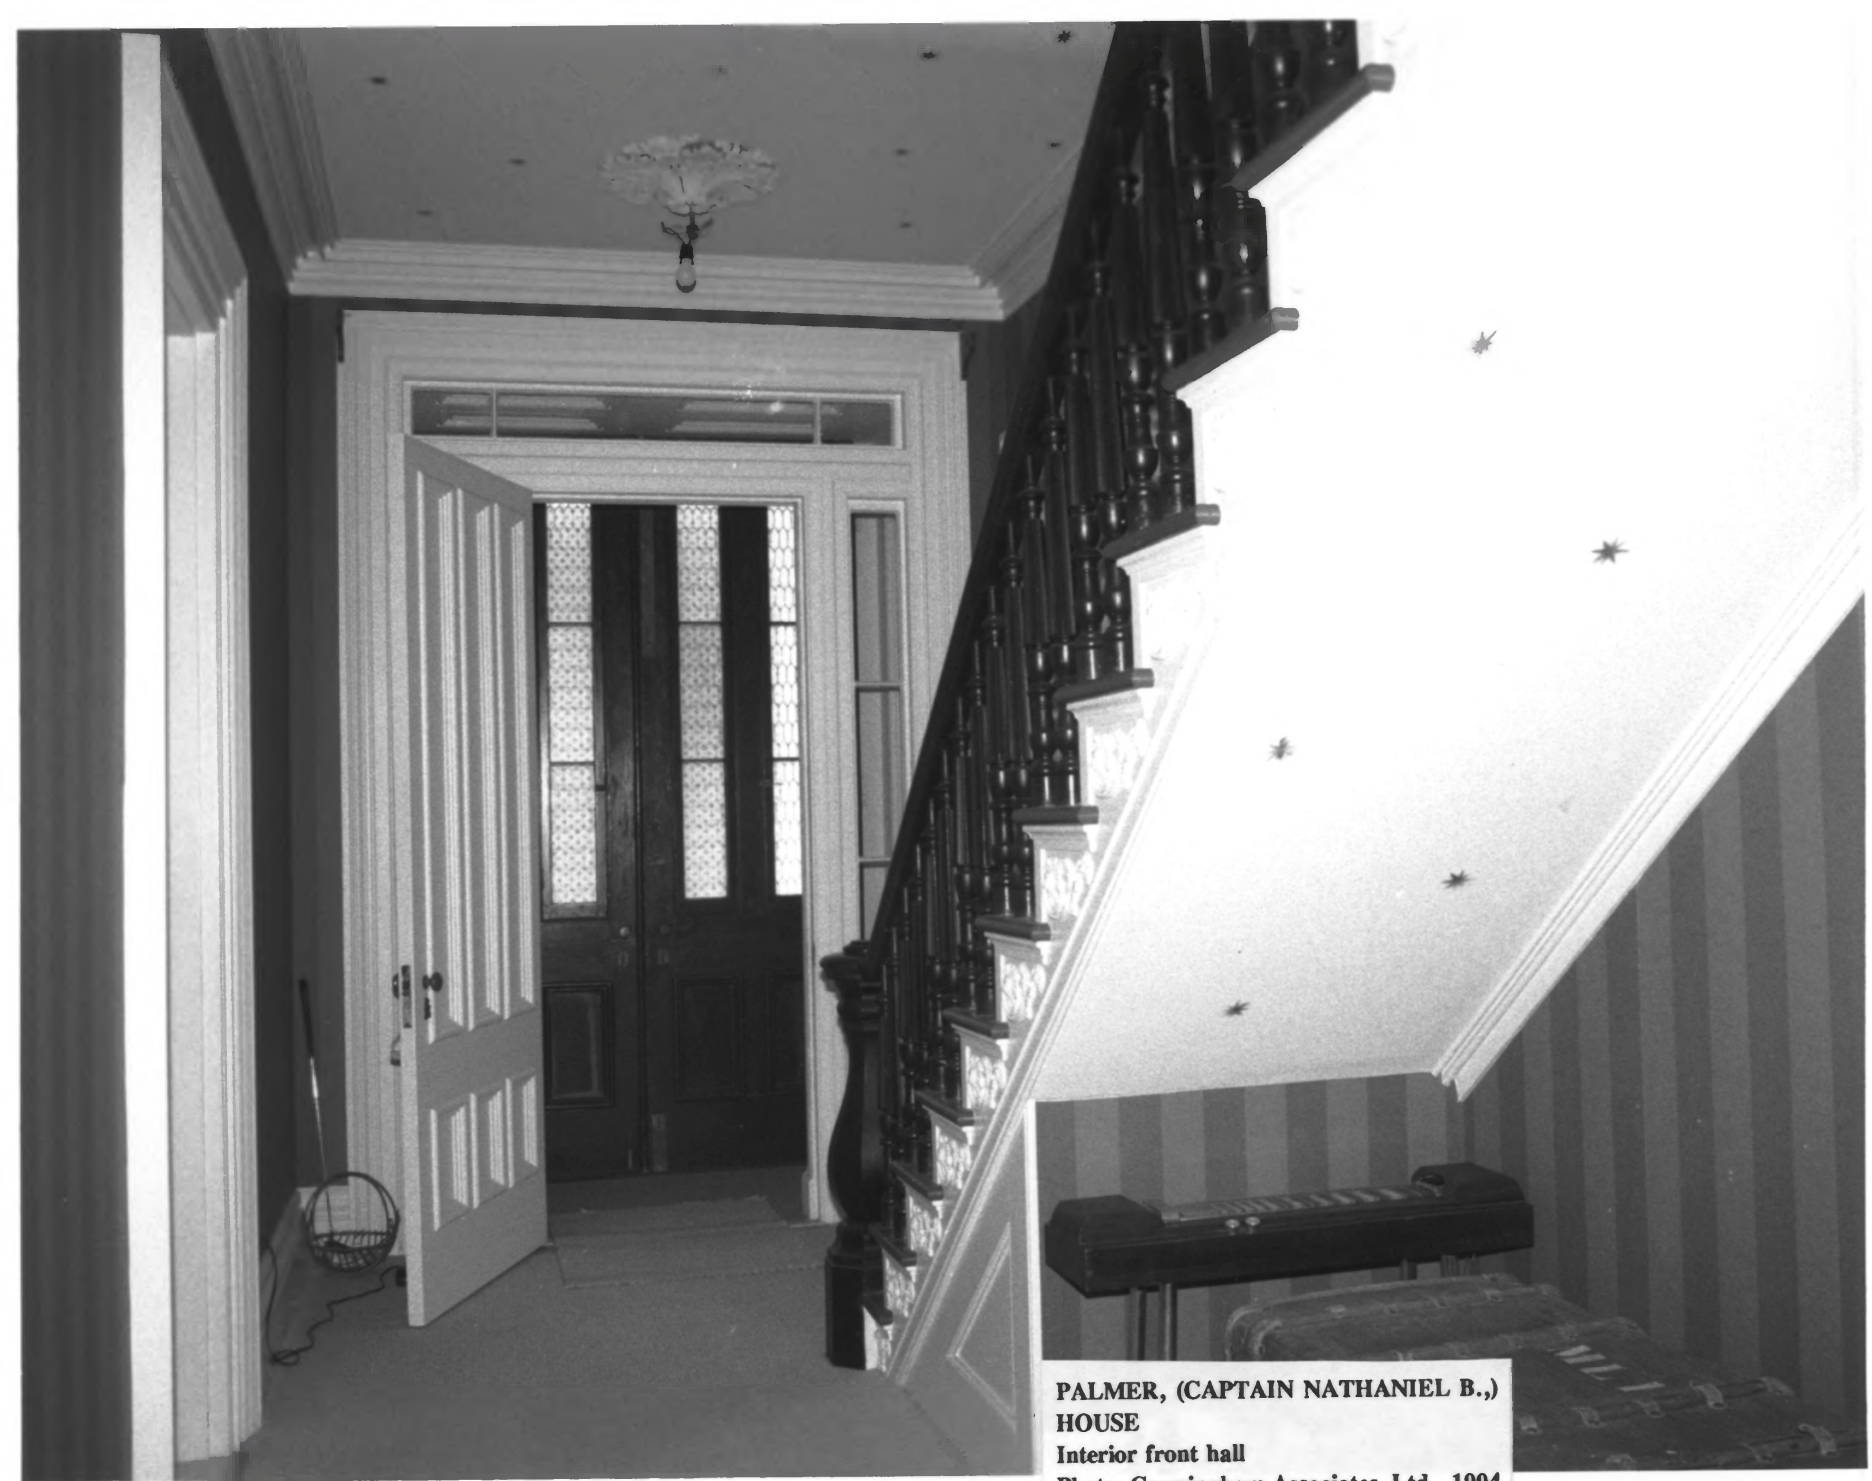

A black and white photograph of a large, three-story white wooden house. The house features a prominent portico with four columns and a decorative pediment. A cupola is situated on the roof. The house is surrounded by trees and a lawn. A vintage car is parked on the right side of the image. The photograph is taken from a low angle, looking up at the house.

Close-up of portico

Photo: Cunningham Associates, Ltd., 1994

**PALMER, (CAPTAIN NATHANIEL B.)  
HOUSE**  
Interior front hall  
Photo: Cunningham Associates, Ltd., 1994

**PALMER, (CAPTAIN NATHANIEL B.,)  
HOUSE**  
Main staircase from first floor  
Photo: Cunningham Associates, Ltd., 1994