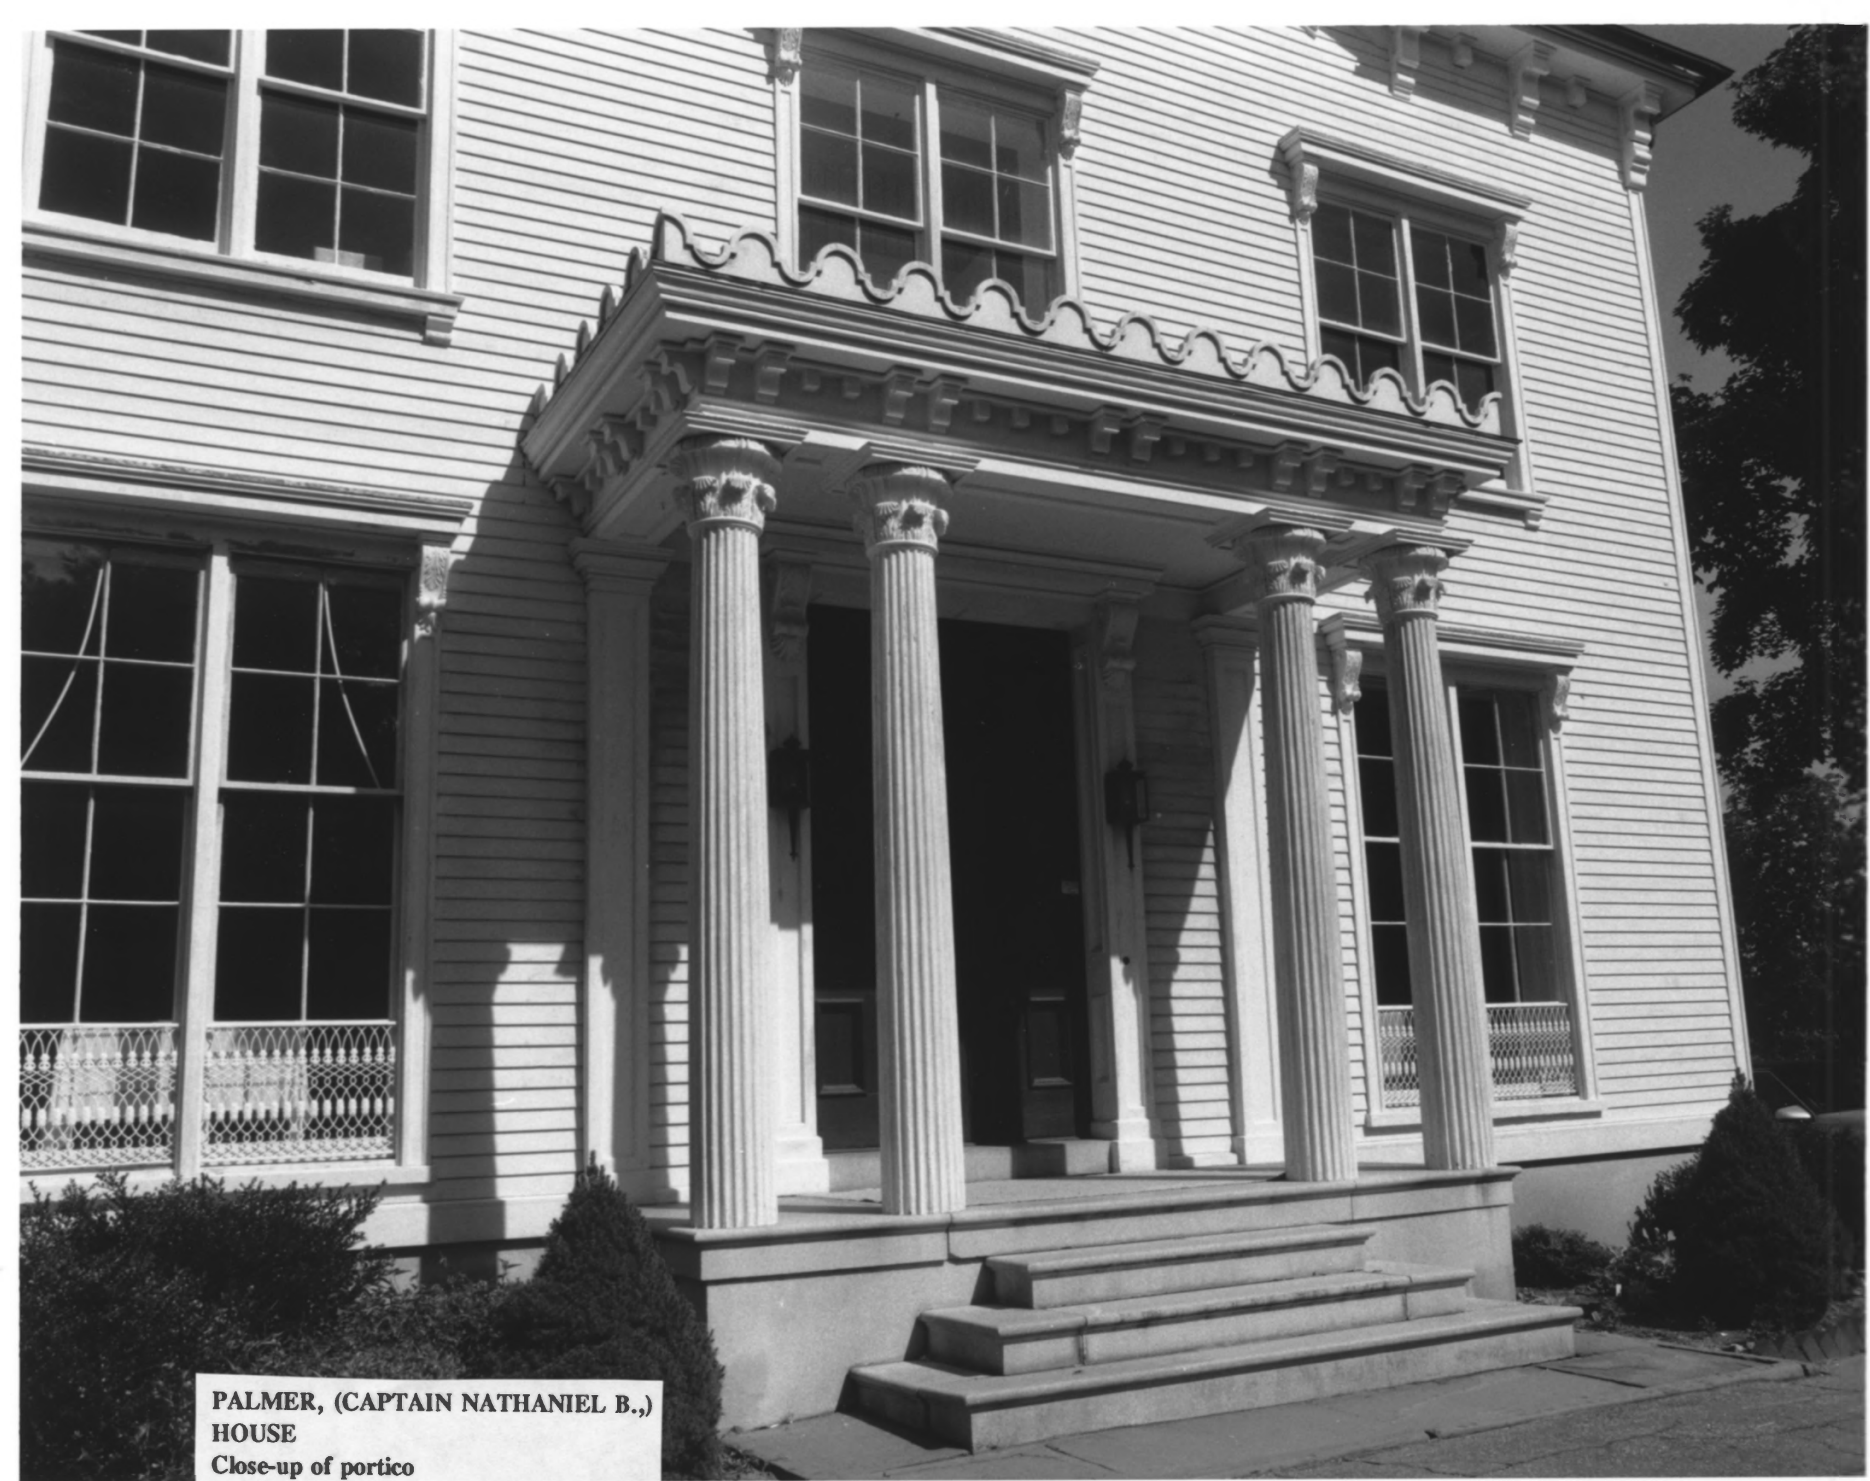

A black and white photograph of a large, three-story white wooden house. The house features a prominent portico with four columns and a decorative pediment. A cupola is situated on the roof. The house is surrounded by trees and a lawn. A vintage car is parked on the right side of the image. The photograph is taken from a low angle, looking up at the house.

**PALMER, (CAPTAIN NATHANIEL B.,)  
HOUSE**  
Front or South facade  
Photo: Cunningham Associates, Ltd., 1994

Capt. Nathaniel Palmer House  
New London County, CT

#2

**PALMER, (CAPTAIN NATHANIEL B.)  
HOUSE**

South facade and east elevation

Photo: Cunningham Associates, Ltd., 1994

Captain Nathaniel Palmer House  
New London County, CT

#4

Capt. Nathaniel Palmer House  
New London County, CT

#5

**PALMER, (CAPTAIN NATHANIEL B.,)  
HOUSE**

Close-up of portico

Photo: Cunningham Associates, Ltd., 1994

**PALMER, (CAPTAIN NATHANIEL B.)  
HOUSE**  
Interior front hall  
Photo: Cunningham Associates, Ltd., 1994

**PALMER, (CAPTAIN NATHANIEL B.,)  
HOUSE**  
Main staircase from first floor  
Photo: Cunningham Associates, Ltd., 1994