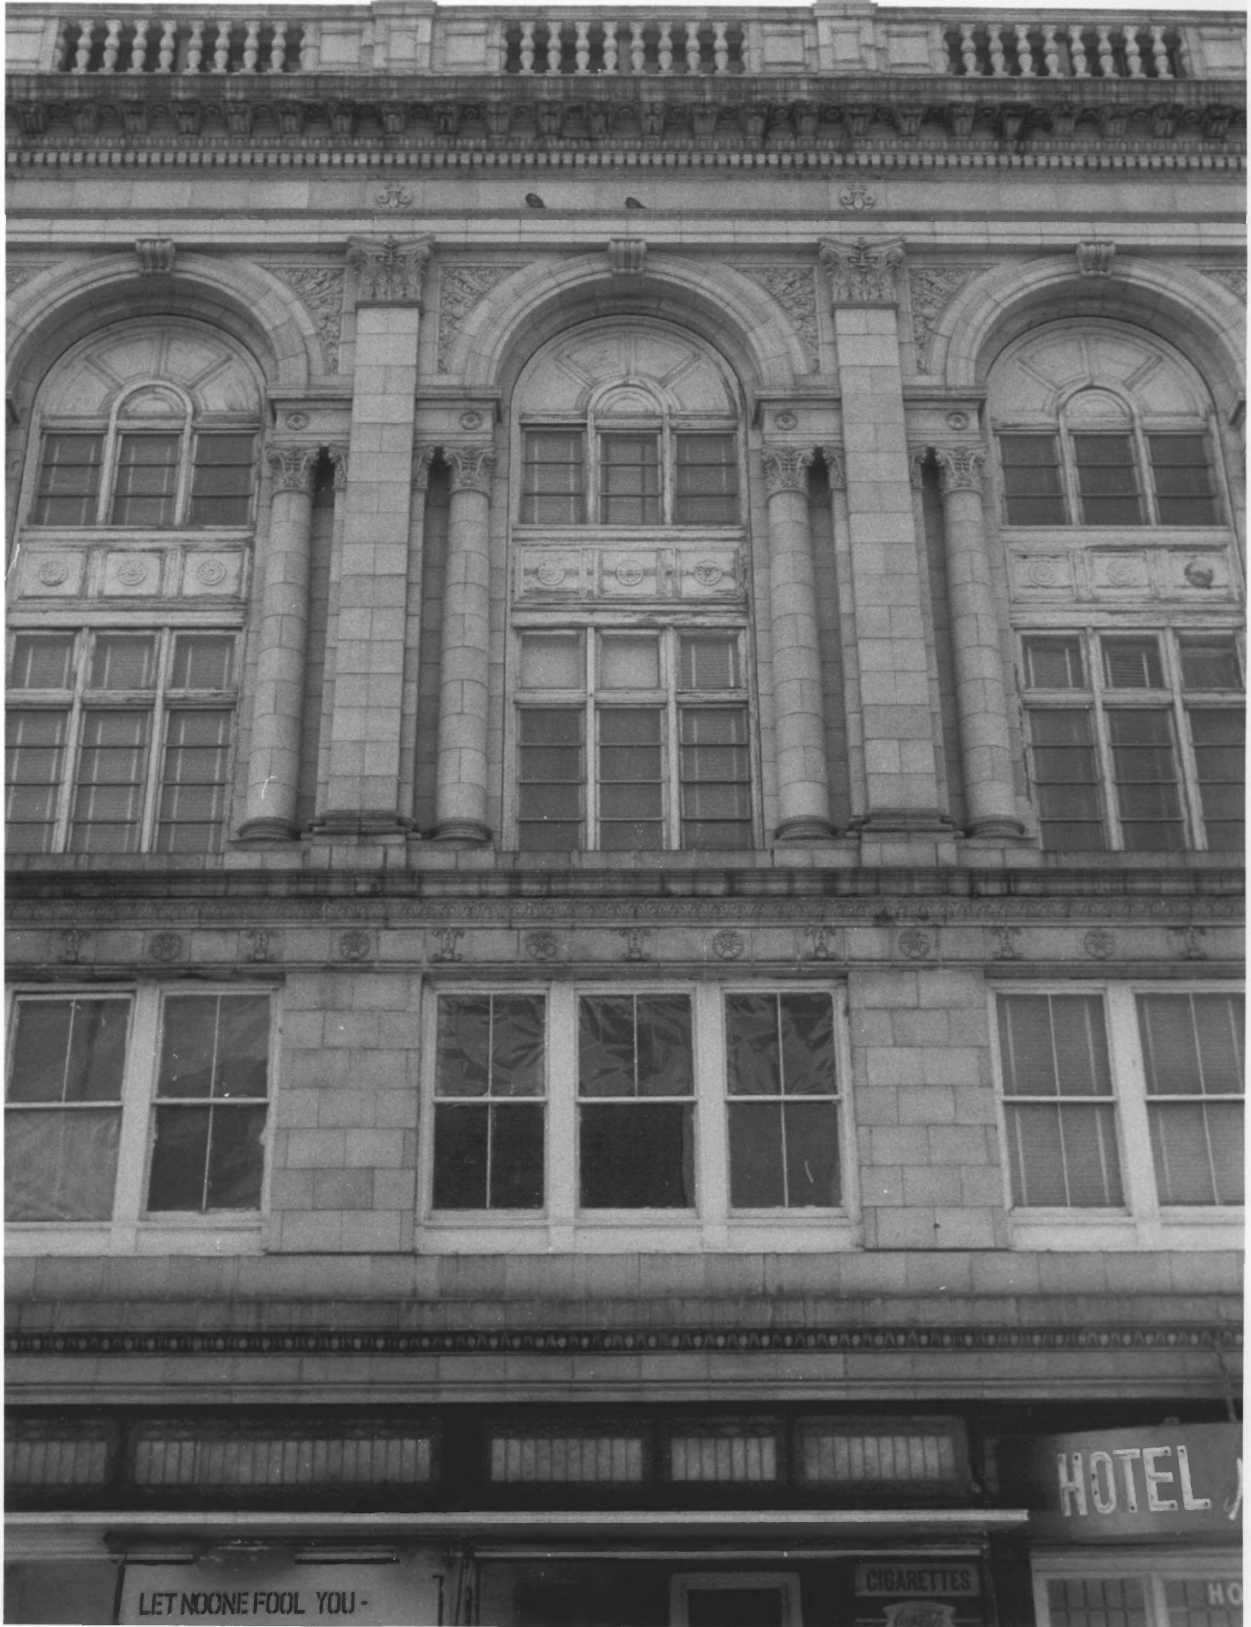

LET NO ONE FOOL YOU -

CIGARETTES

HOTEL

HO