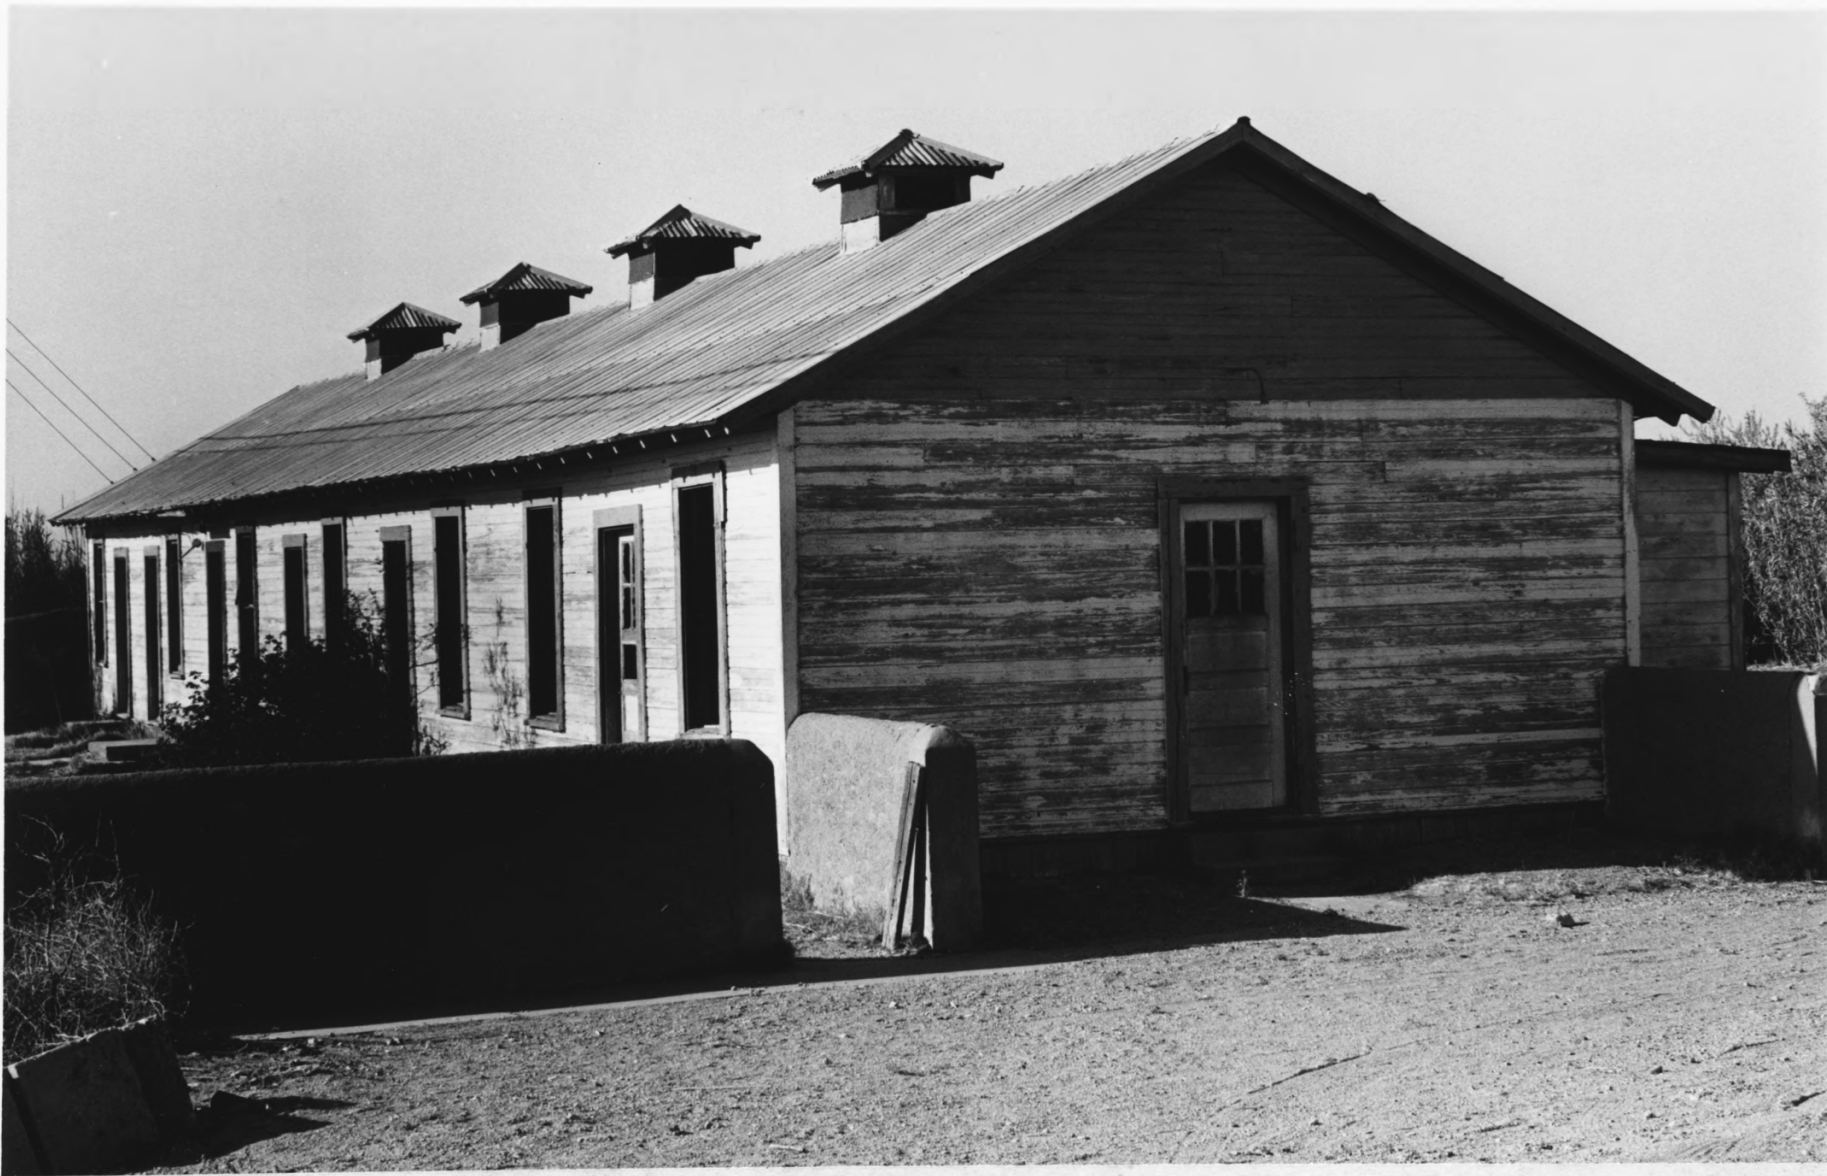

Village of Columbus and Camp Furlong, (Recreation Hall), Columbus, New Mexico
Photograph by George R. Adams (AASLH) for NPS 1974