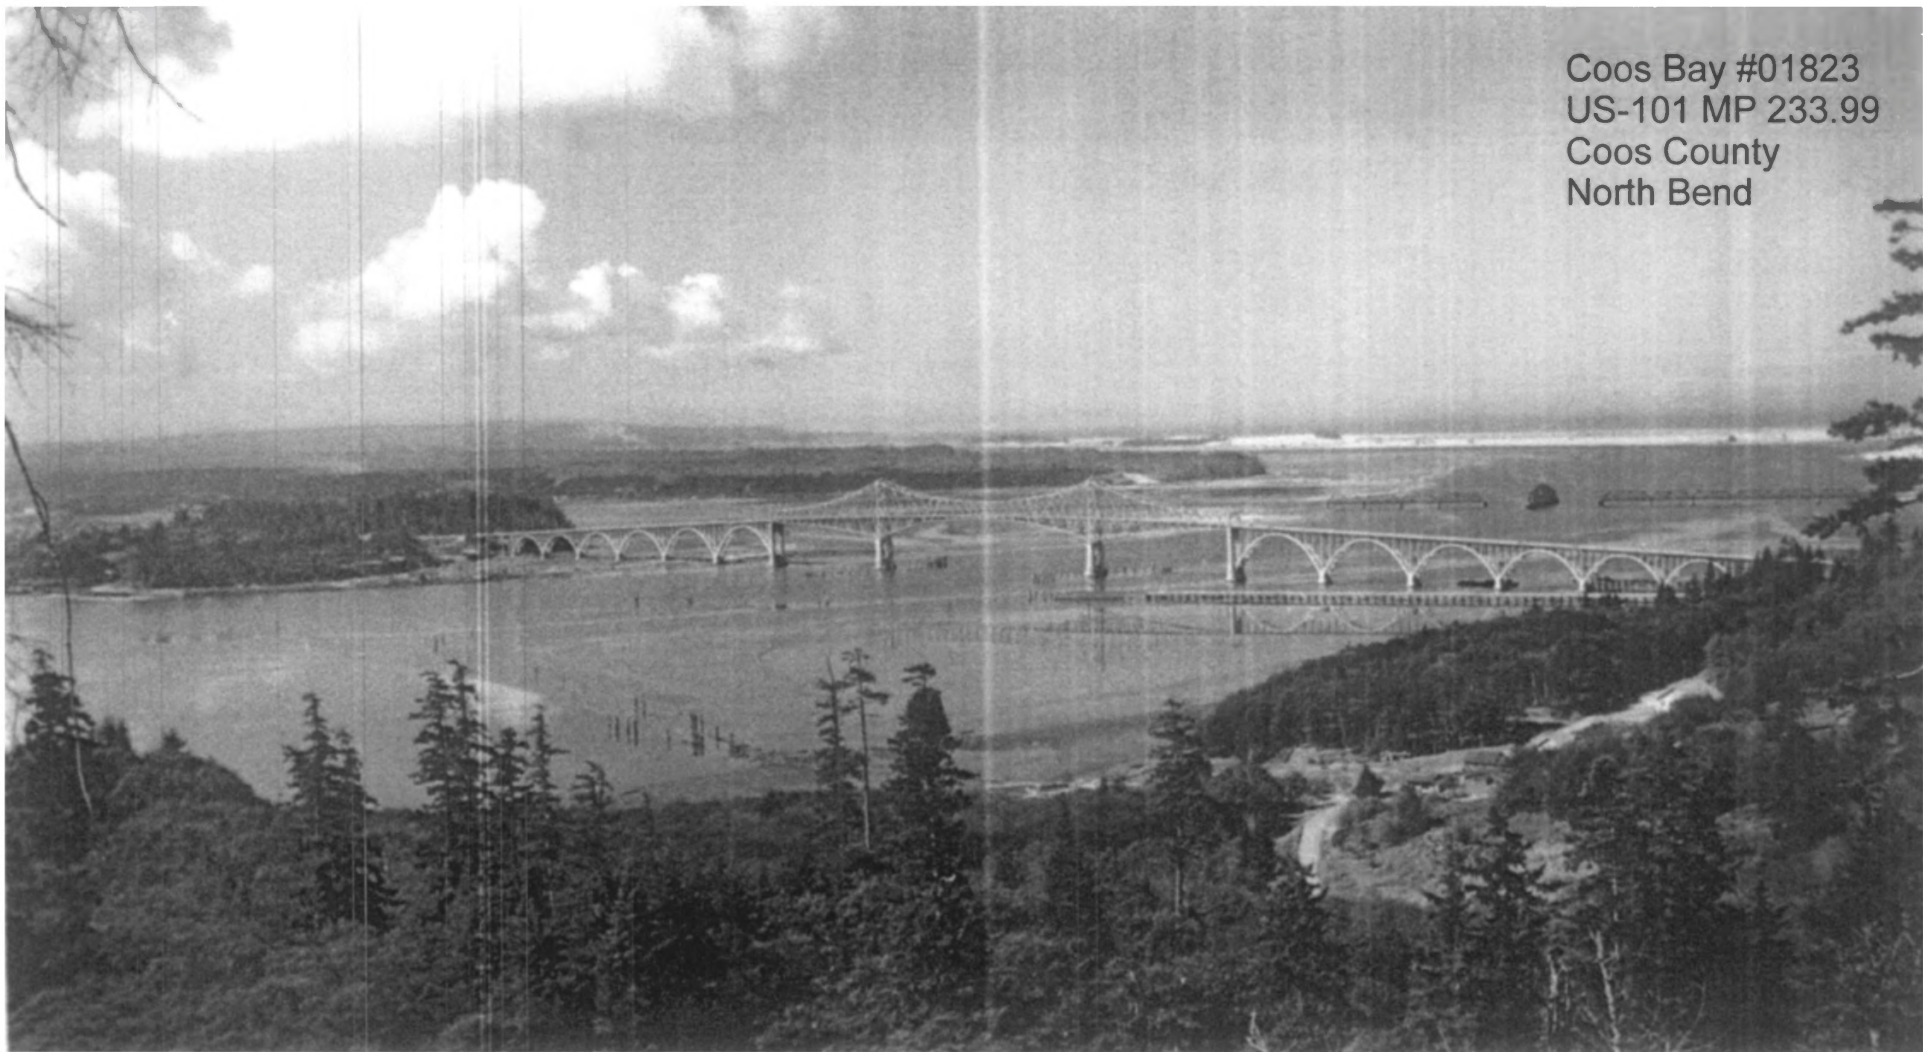

Coos Bay #01823
US-101 MP 233.99
Coos County
North Bend