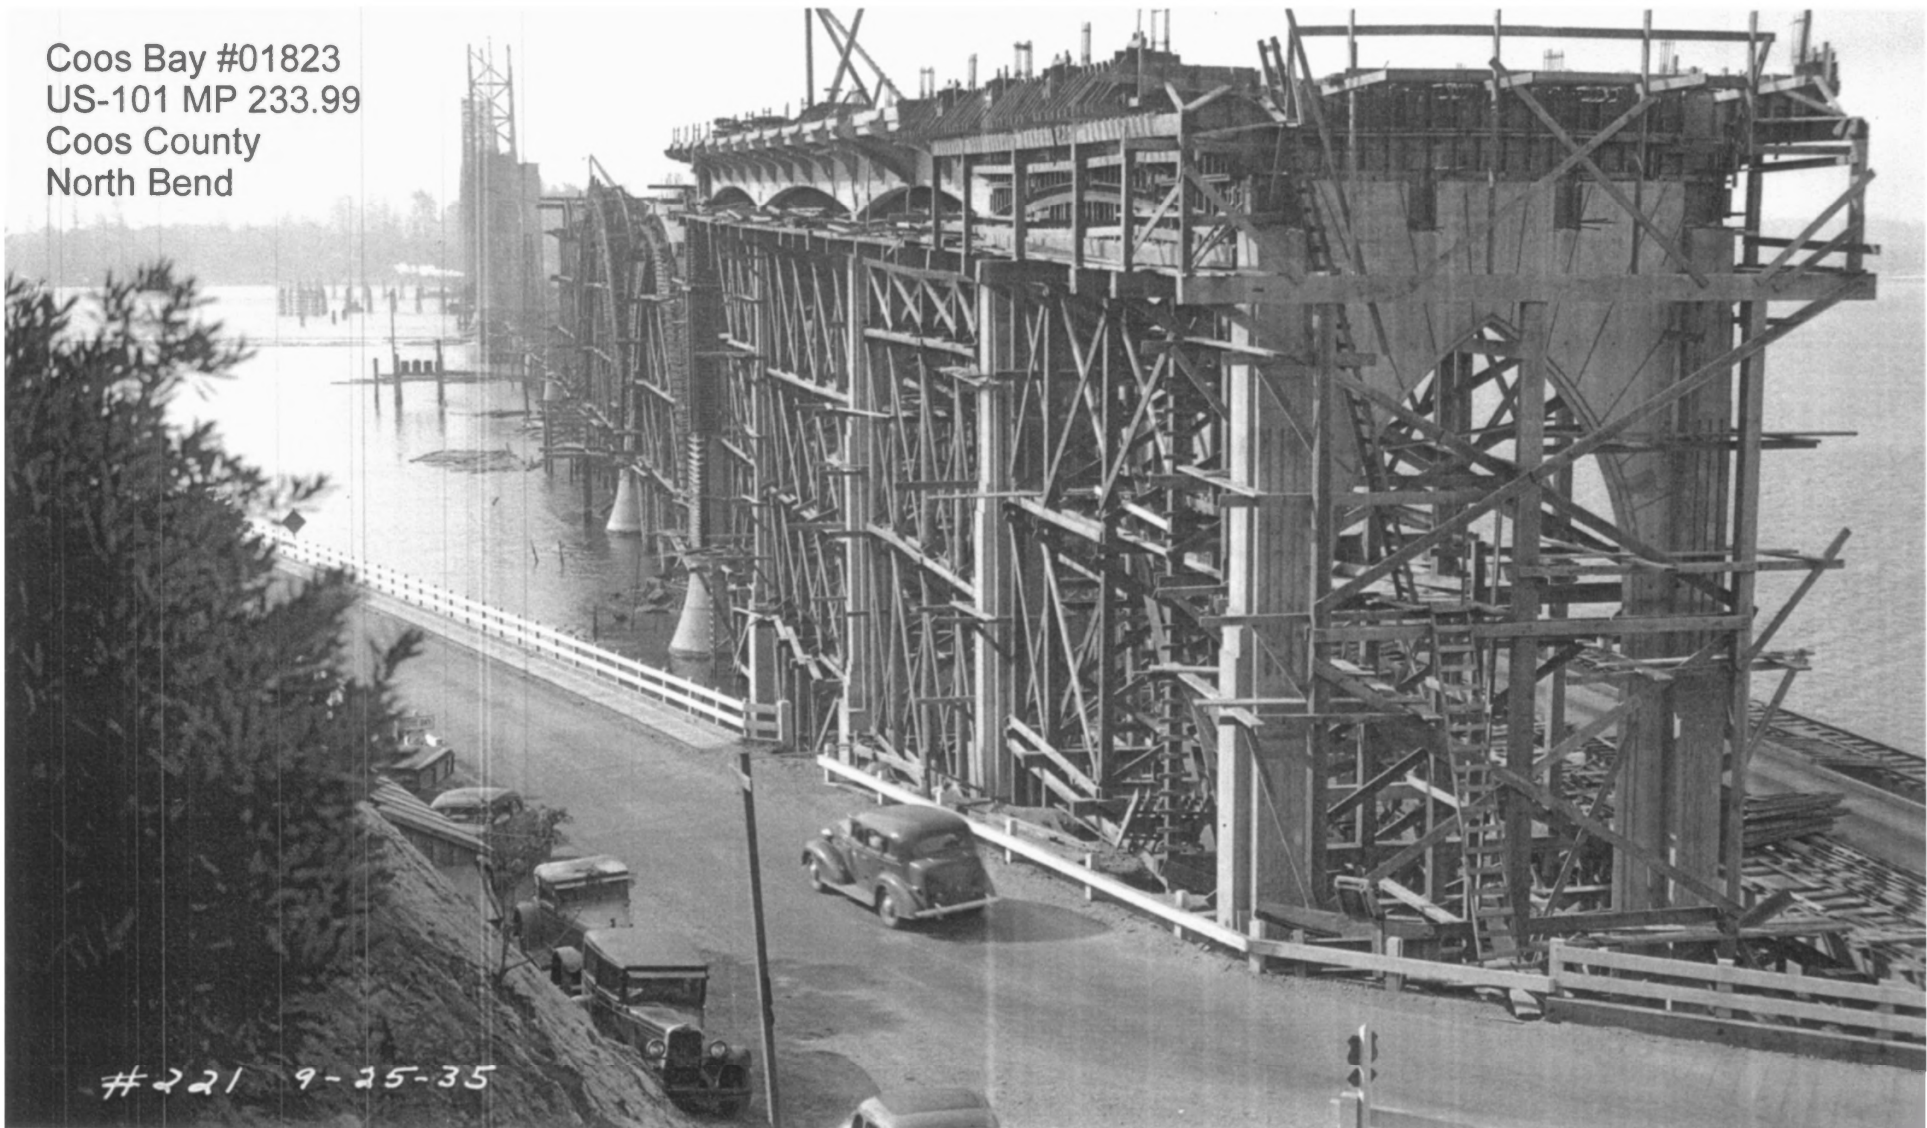

Coos Bay #01823
US-101 MP 233.99
Coos County
North Bend

#221 9-25-35